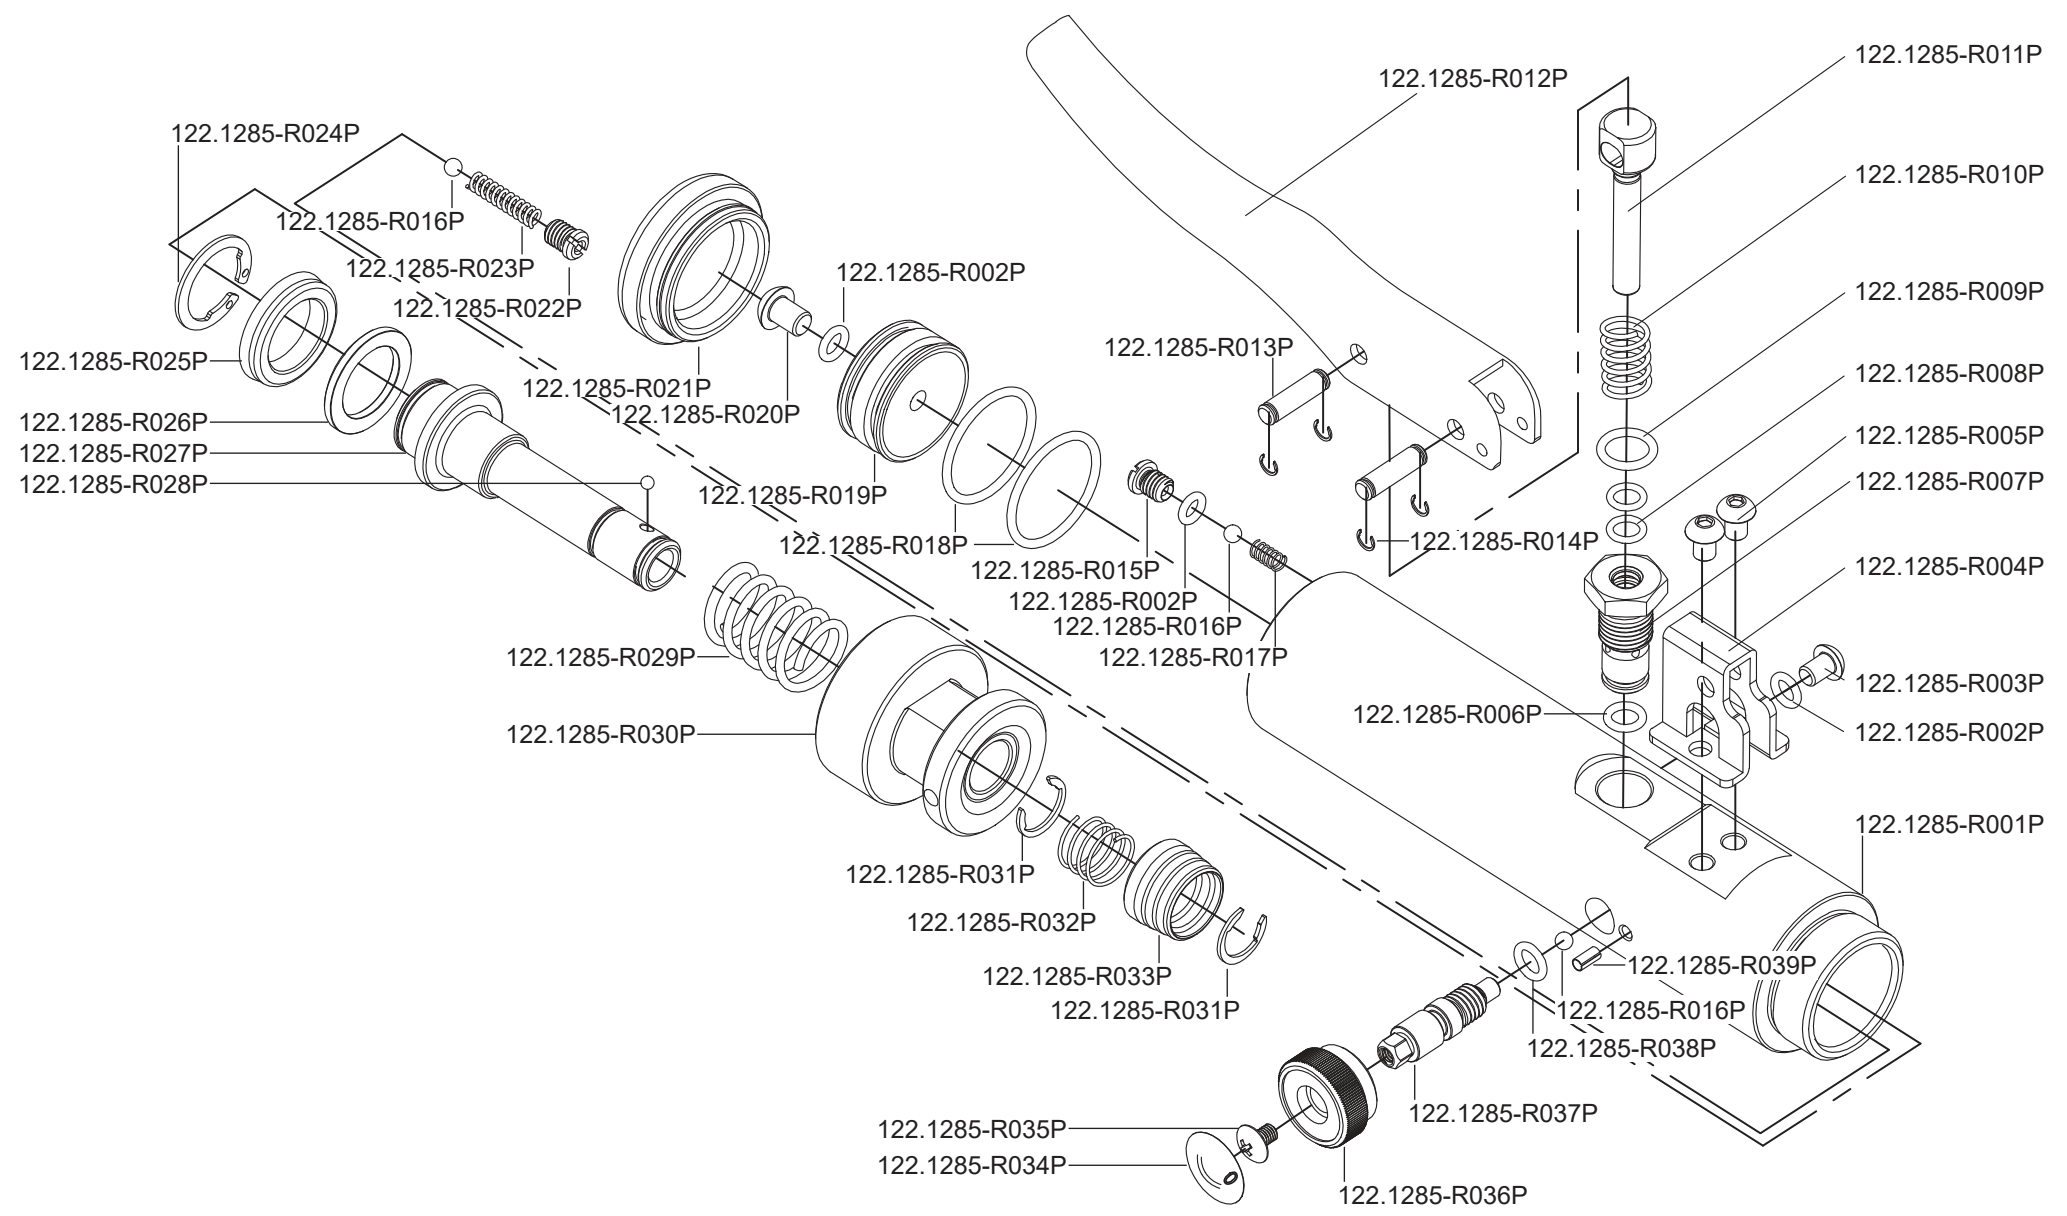

Art. 122.1285

Art. 122.1285

Art.-Nr.	Description	Beschreibung	Menge Qty.
122.1285-R001P	Aluminium housing	Aluminiumgehäuse	1
122.1285-R002P	O-Ring	O-Ring	3
122.1285-R003P	Screw	Schraube	1
122.1285-R004P	Bracket	Klammer	1
122.1285-R005P	M5x10 Screw	Schraube M5x10	2
122.1285-R006P	O-Ring	O-Ring	1
122.1285-R007P	Piston nut	Kolbenmutter	1
122.1285-R008P	O-Ring	O-Ring	2
122.1285-R009P	O-Ring	O-Ring	1
122.1285-R010P	Spring	Feder	1
122.1285-R011P	Piston	Kolben	1
122.1285-R012P	Handle	Griff	1
122.1285-R013P	Axle	Achse	2
122.1285-R014P	C-Clip	Sicherungsring	4
122.1285-R015P	Screw	Schraube	1
122.1285-R016P	Steel ball	Stahlkugel	3
122.1285-R017P	Spring	Feder	1
122.1285-R018P	O-Ring	O-Ring	2
122.1285-R019P	Piston	Kolben	1
122.1285-R020P	Screw	Schraube	1

Art.-Nr.	Description	Beschreibung	Menge Qty.
122.1285-R021P	Rear cap	Rückdeckel	1
122.1285-R022P	Screw	Schraube	1
122.1285-R023P	Spring	Feder	1
122.1285-R024P	C-Clip	Klammer	1
122.1285-R025P	Rubber seal	Dichtung	1
122.1285-R026P	Teflon Ring	Teflon- Ring	1
122.1285-R027P	Shaft	Schaft	1
122.1285-R028P	3.0mm Steel ball	3.0mm Stahlkugel	1
122.1285-R029P	Spring	Feder	1
122.1285-R030P	Front cap	Kolbenführung	1
122.1285-R031P	C-Clip	Klammer	2
122.1285-R032P	Spring	Feder	1
122.1285-R033P	Lock ring	Verriegelungsring	1
122.1285-R034P	Sticker	Sticker	1
122.1285-R035P	Screw	Schraube	1
122.1285-R036P	Knob	Knopf	1
122.1285-R037P	Swith bolt	Schaltbolzen	1
122.1285-R038P	O-Ring	O-Ring	1
122.1285-R039P	Spring pin	Splint	1