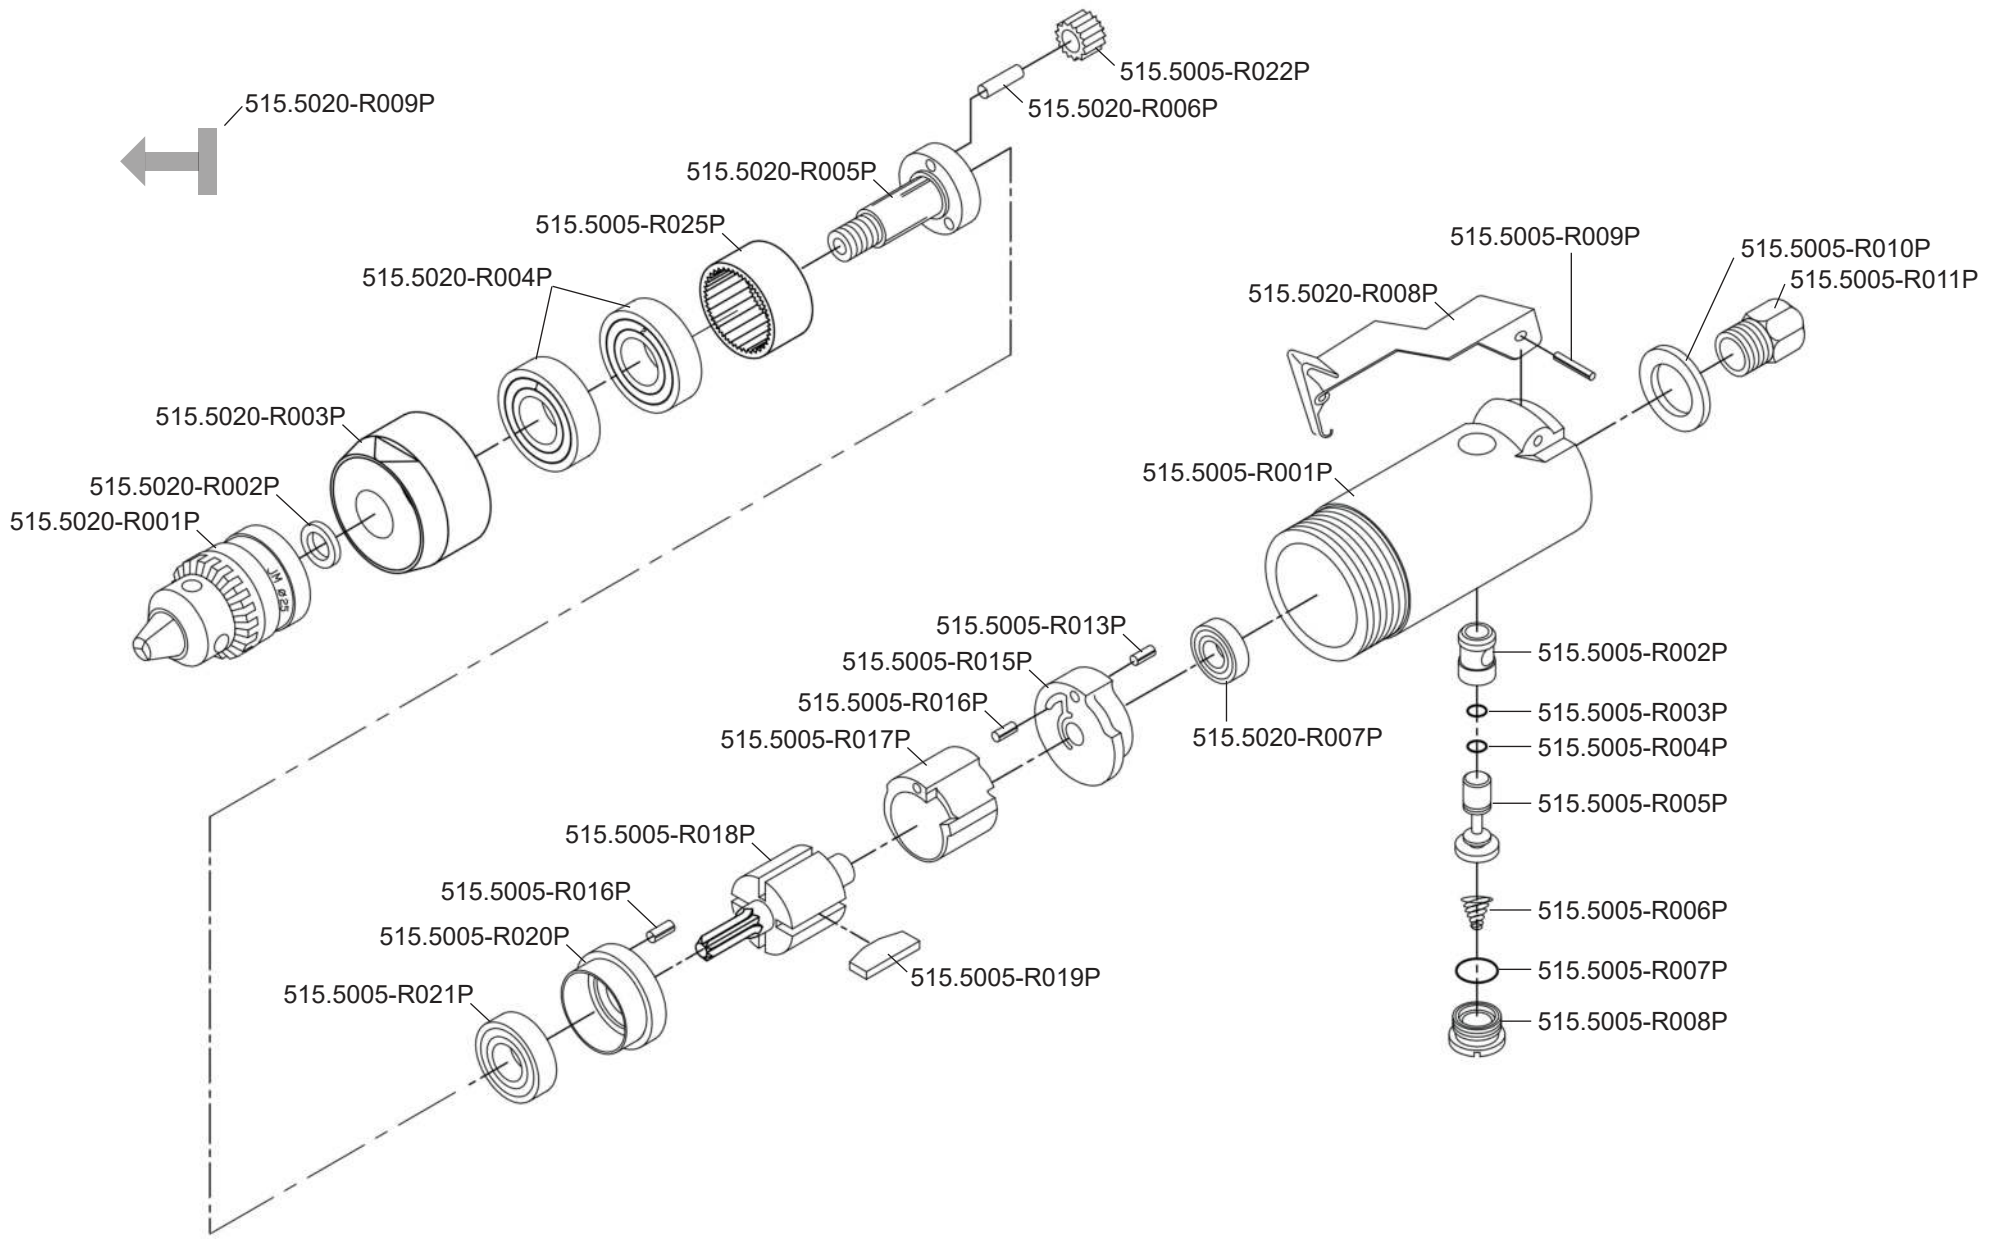

Art. 515.5020

**Art. 515.5020**

Art.-Nr.	Description	Beschreibung	Menge Qty.
515.5005-R001P	Motor Housing	Motorgehäuse	1
515.5005-R002P	Valve Bushing	Ventilbuchse	1
515.5005-R003P	O-Ring	O-Ring	1
515.5005-R004P	O-Ring	O-Ring	1
515.5005-R005P	Throttle Valve	Drosselklappe	1
515.5005-R006P	Valve Spring	Ventilfeder	1
515.5005-R007P	O-Ring	O-Ring	1
515.5005-R008P	Valve Screw	Ventilschraube	1
515.5005-R009P	Spring Pin	Splint für Gashebel	1
515.5005-R010P	Exhaust Sleeve	Abgashülse	1
515.5005-R011P	Inlet Bushing	Einlassbuchse	1
515.5005-R013P	Spring Pin	Splint	1
515.5005-R015P	Rear End Plate	Hintere Abdeckung	1
515.5005-R016P	Spring Pin	Spannstift	2
515.5005-R017P	Cylinder	Zylinder	1

Art.-Nr.	Description	Beschreibung	Menge Qty.
515.5005-R018P	Rotor	Rotor	1
515.5005-R019P	Rotor Blade	Rotorblatt	4
515.5005-R020P	Front End Plate	Vordere Abdeckung	1
515.5005-R021P	Ball Bearing	Kugellager	1
515.5005-R022P	Planet Gear	Zahnrad für Planetengetriebe	3
515.5005-R025P	Internal Gear	Getriebering Innenverzahnt	1
515.5020-R001P	Chuck	Bohrfutter 1/4"	1
515.5020-R002P	Chuck Washer	Spindelscheibe	1
515.5020-R003P	Clamp Nut	Spannmutter	1
515.5020-R004P	Bearing	Kugellager	2
515.5020-R005P	Gear Cage	Getriebekorb	1
515.5020-R006P	Planet Pin	Bolzen	3
515.5020-R007P	Bearing	Kugellager	1
515.5020-R008P	Throttle Lever	Gashebel	1
515.5020-R009P	Chuck Key	Bohrfutterschlüssel	1