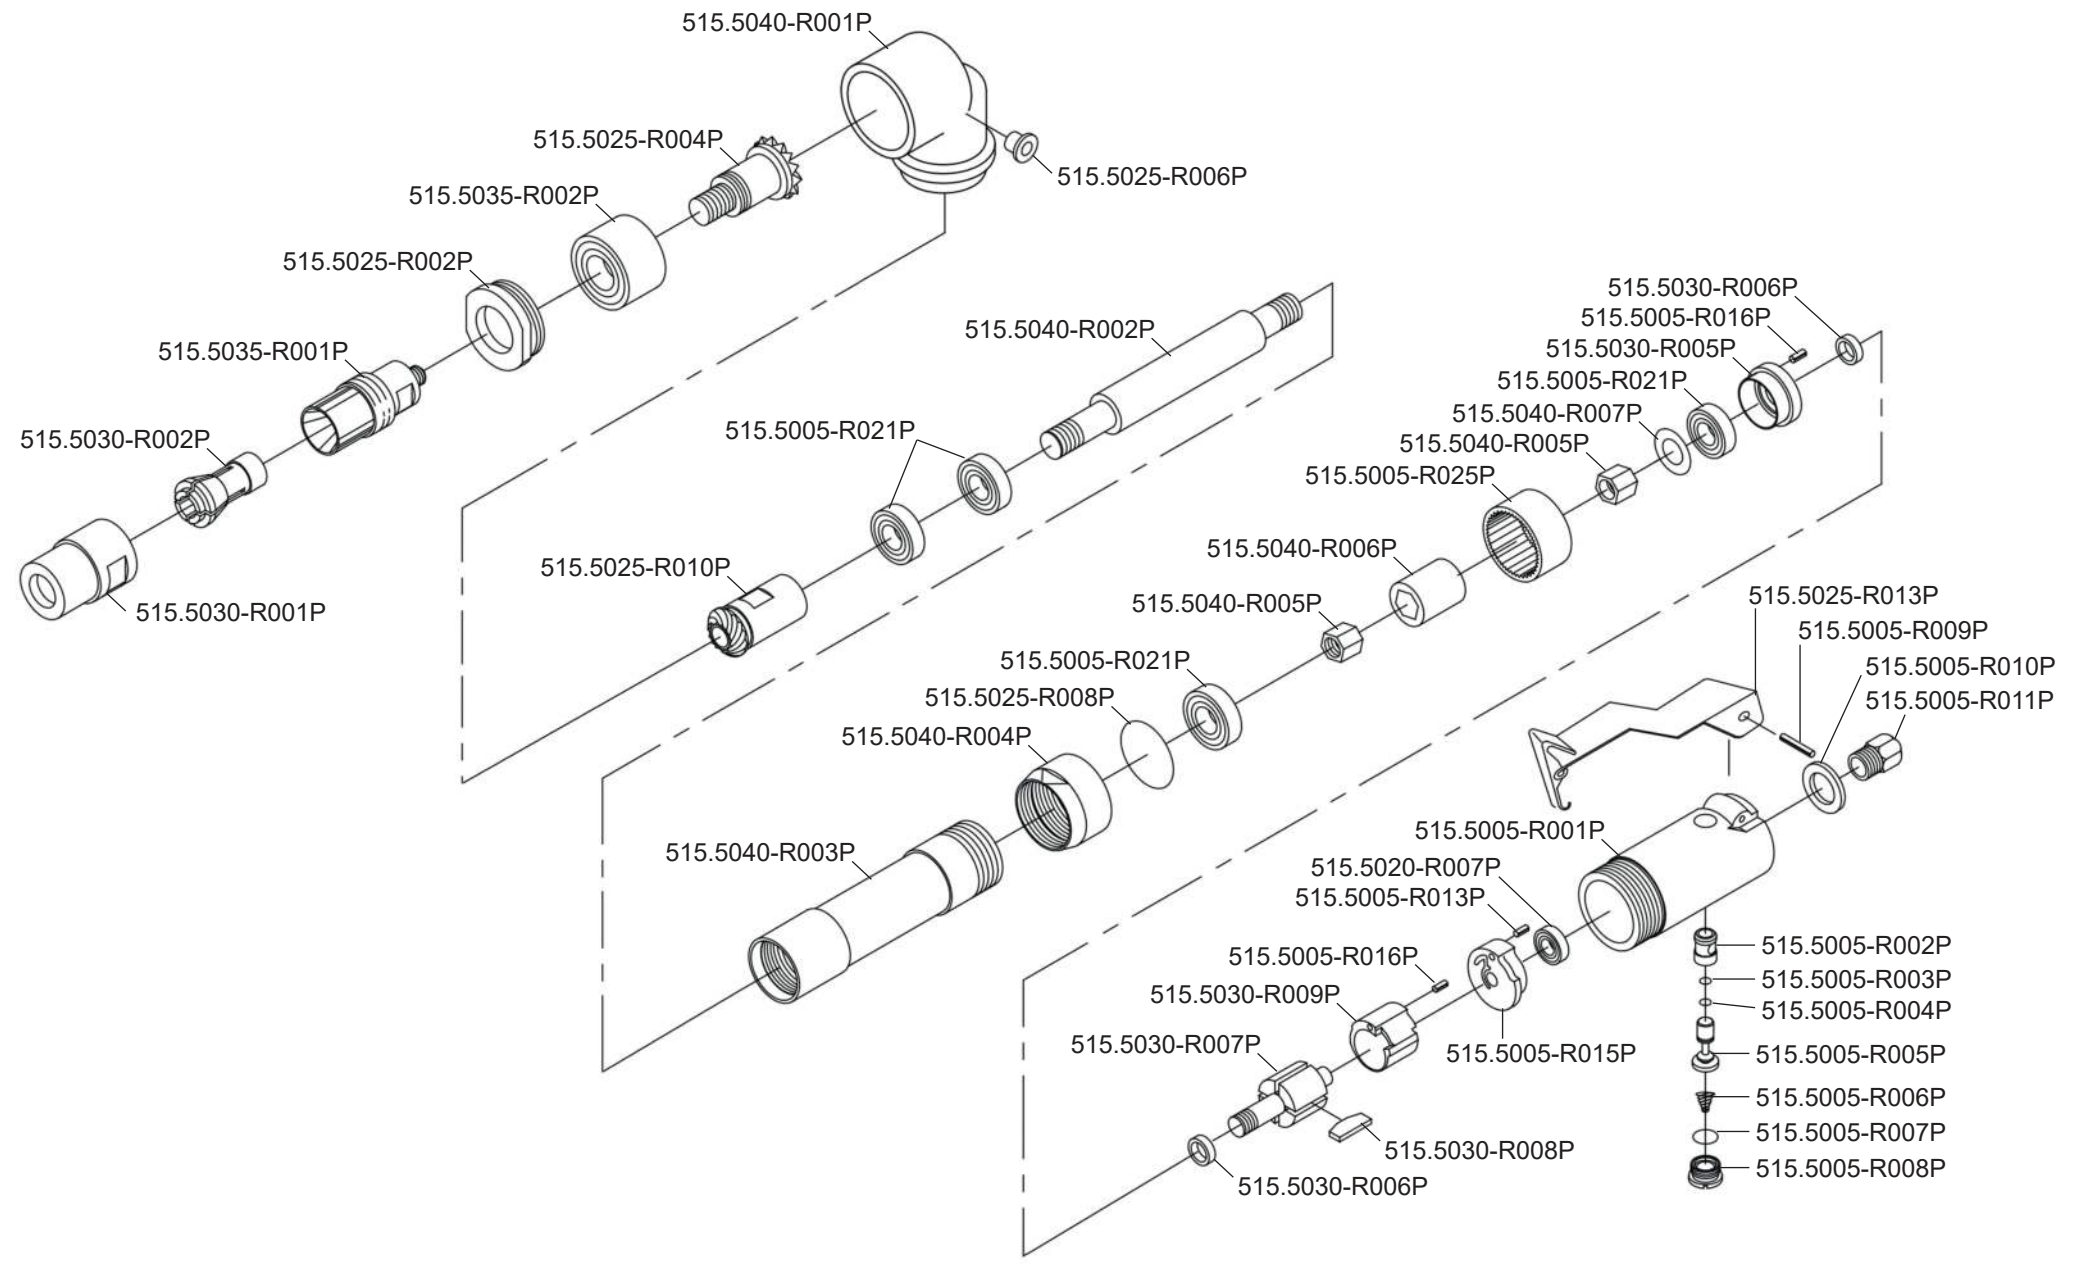

Art. 515.5040

Art. 515.5040

Art.-Nr.	Description	Beschreibung	Menge Qty.
515.5005-R001P	Motor Housing	Motorgehäuse	1
515.5005-R002P	Valve Bushing	Ventilbuchse	1
515.5005-R003P	O-Ring	O-Ring	1
515.5005-R004P	O-Ring	O-Ring	1
515.5005-R005P	Throttle Valve	Drosselklappe	1
515.5005-R006P	Valve Spring	Ventilfeder	1
515.5005-R007P	O-Ring	O-Ring	1
515.5005-R008P	Valve Screw	Ventilschraube	1
515.5005-R009P	Spring Pin	Splint für Gashebel	1
515.5005-R010P	Exhaust Sleeve	Abgashülse	1
515.5005-R011P	Inlet Bushing	Einlassbuchse	1
515.5005-R013P	Spring Pin	Splint	1
515.5005-R015P	Rear End Plate	Hintere Abdeckung	1
515.5005-R016P	Spring Pin	Spannstift	2
515.5005-R021P	Ball Bearing	Kugellager	4
515.5005-R025P	Internal Gear	Getriebering Innenverzahnt	1
515.5020-R007P	Bearing	Kugellager	1
515.5025-R002P	Lock Nut	Spannmutter	1
515.5025-R004P	Pinion Gear	Zahnrad	1
515.5025-R006P	Oil Plug	Ölschraube	1
515.5025-R008P	O-Ring	O-Ring	1

Art.-Nr.	Description	Beschreibung	Menge Qty.
515.5025-R010P	Spindle Gear	Getriebespindel	1
515.5025-R013P	Throttle Lever	Gashebel	1
515.5030-R001P	Collect Nut	Mutter	1
515.5030-R002P	Collect	Spannfutter	1
515.5030-R005P	Front End Plate	Vordere Abdeckung	1
515.5030-R006P	Rotor Collar	Rotor Gewinding	1
515.5030-R007P	Rotor	Rotor	1
515.5030-R008P	Rotor Blade	Rotorblatt	4
515.5030-R009P	Cylinder	Zylinder	1
515.5030-R010P	11mm Spanner Wrench	11mm Spannschlüssel	1
515.5030-R011P	17mm Spanner Wrench	17mm Spannschlüssel	1
515.5035-R001P	Spindle	Spindel	1
515.5035-R002P	Bearing	Kugellager	1
515.5040-R001P	Angle Head Housing	Winkelkopfgehäuse	1
515.5040-R002P	Extended Spindle	Verlängerungsspindel	1
515.5040-R003P	Extension Housing	Gehäuseverlängerung	1
515.5040-R004P	Motor Clamp	Motorklemme	1
515.5040-R005P	Coupling Nut	Überwurfmutter	2
515.5040-R006P	Coupling	Verbindung (Kupplung)	1
515.5040-R007P	Washer	Dichtung (Scheibe)	1