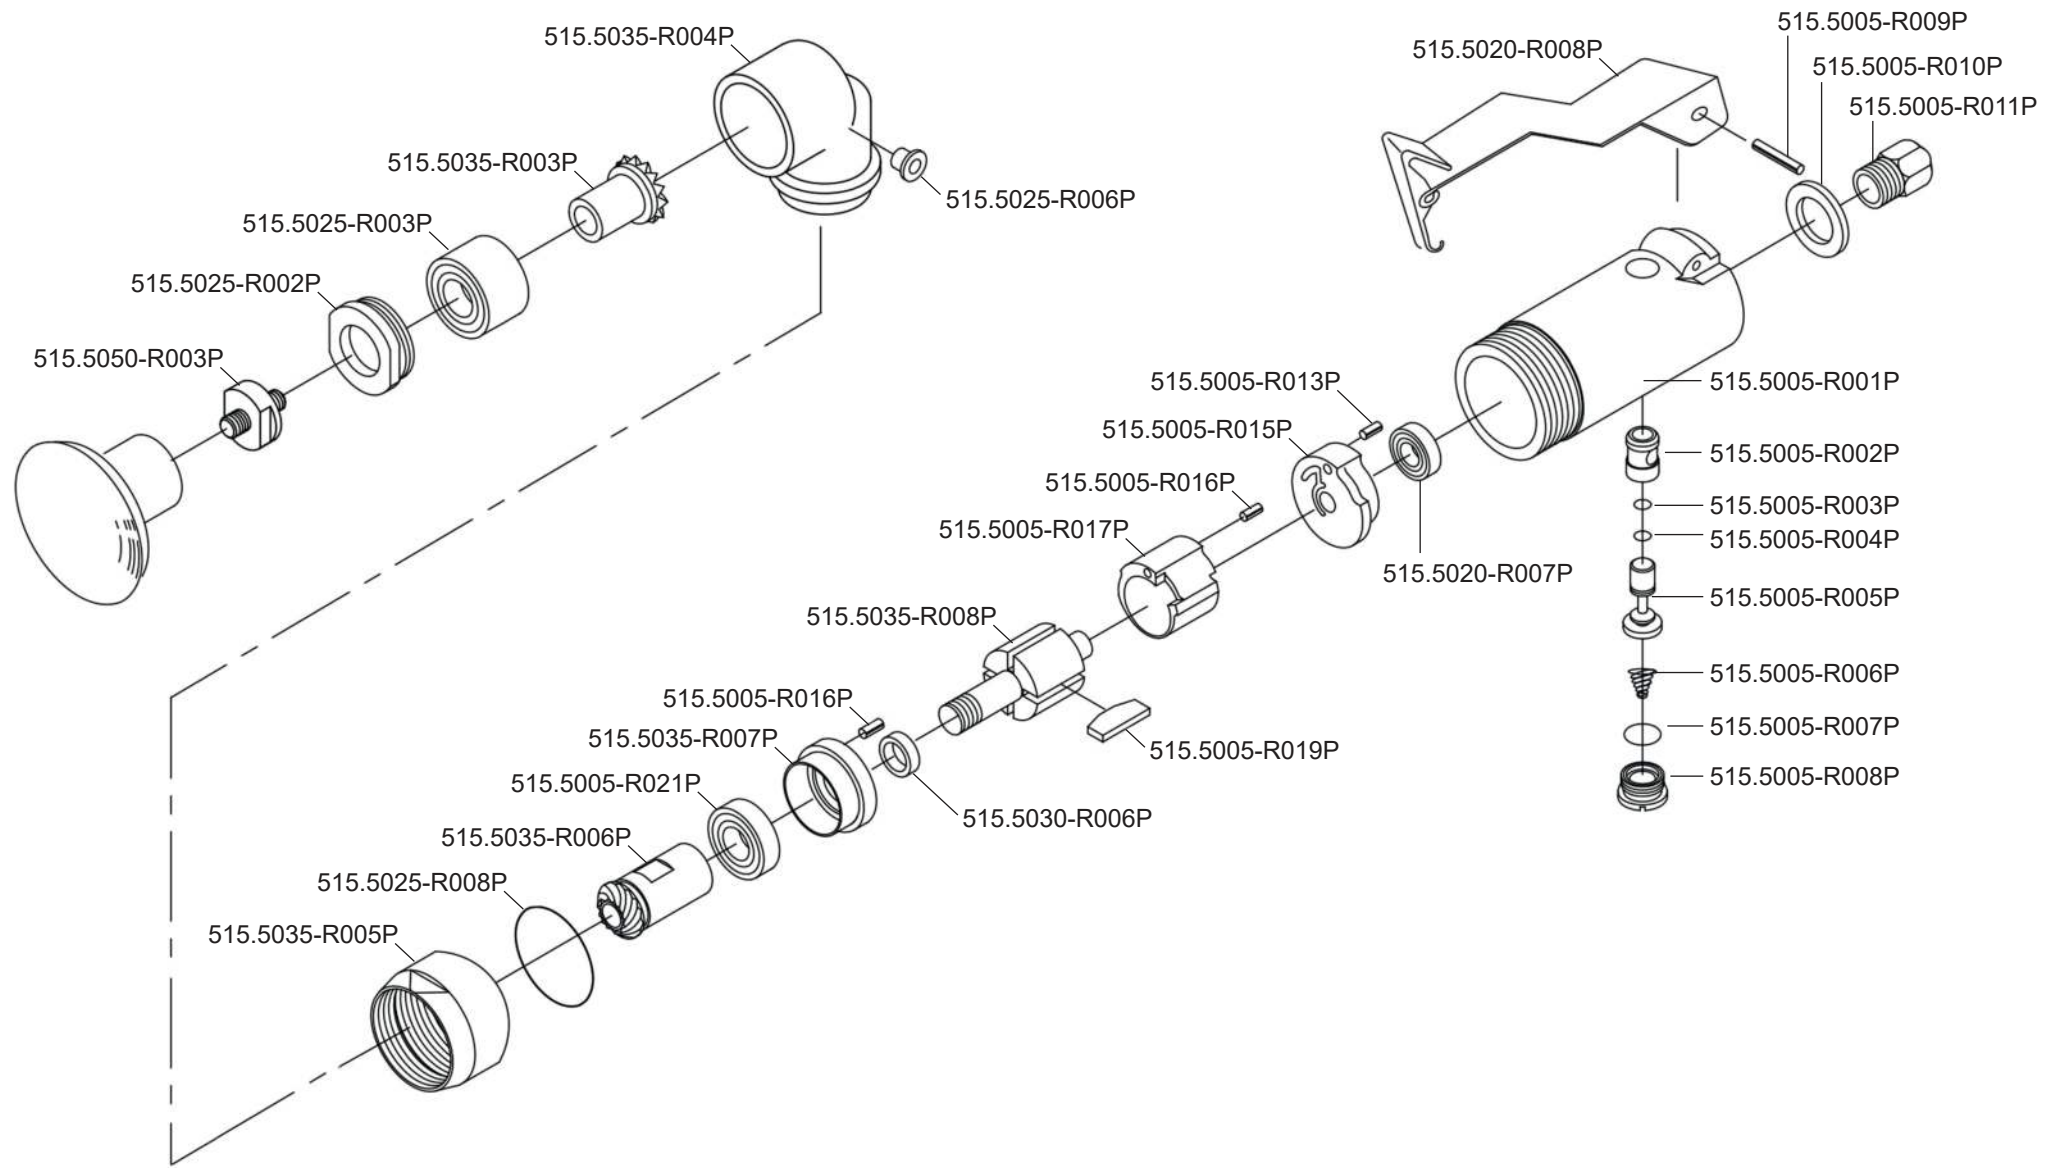

Art. 515.5100

**Art. 515.5100**

Art.-Nr.	Description	Beschreibung	Menge Qty.
515.5005-R001P	Motor Housing	Motorgehäuse	1
515.5005-R002P	Valve Bushing	Ventilbuchse	1
515.5005-R003P	O-Ring	O-Ring	1
515.5005-R004P	O-Ring	O-Ring	1
515.5005-R005P	Throttle Valve	Drosselklappe	1
515.5005-R006P	Valve Spring	Ventilfeder	1
515.5005-R007P	O-Ring	O-Ring	1
515.5005-R008P	Valve Screw	Ventilschraube	1
515.5005-R009P	Spring Pin	Splint für Gashebel	1
515.5005-R010P	Exhaust Sleeve	Abgashülse	1
515.5005-R011P	Inlet Bushing	Einlassbuchse	1
515.5005-R013P	Spring Pin	Splint	1
515.5005-R015P	Rear End Plate	Hintere Abdeckung	1
515.5005-R016P	Spring Pin	Spannstift	2
515.5005-R017P	Cylinder	Zylinder	1
515.5005-R019P	Rotor Blade	Rotorblatt	1

Art.-Nr.	Description	Beschreibung	Menge Qty.
515.5005-R021P	Ball Bearing	Kugellager	1
515.5020-R007P	Bearing	Kugellager	1
515.5020-R008P	Throttle Lever	Gashebel	1
515.5025-R002P	Lock Nut	Spannmutter	1
515.5025-R006P	Oil Plug	Ölschraube	1
515.5025-R008P	O-Ring	O-Ring	1
515.5030-R006P	Rotor Collar	Rotor Gewinding	1
515.5035-R002P	Bearing	Kugellager	1
515.5035-R003P	Pinion Gear	Zahnrad	1
515.5035-R004P	Angle Head Housing	Winkelkopfgehäuse	1
515.5035-R005P	Motor Clamp	Gehäusering	1
515.5035-R006P	Spring Gear	Spindelgetriebe	1
515.5035-R007P	Front End Plate	Vordere Abdeckung	1
515.5035-R008P	Rotor	Rotor	1
515.5050-R003P	Spindle Nut	Spindelmutter	1
515.5050-R004P	14mm Spanner Wrench	14mm Spannschlüssel	1