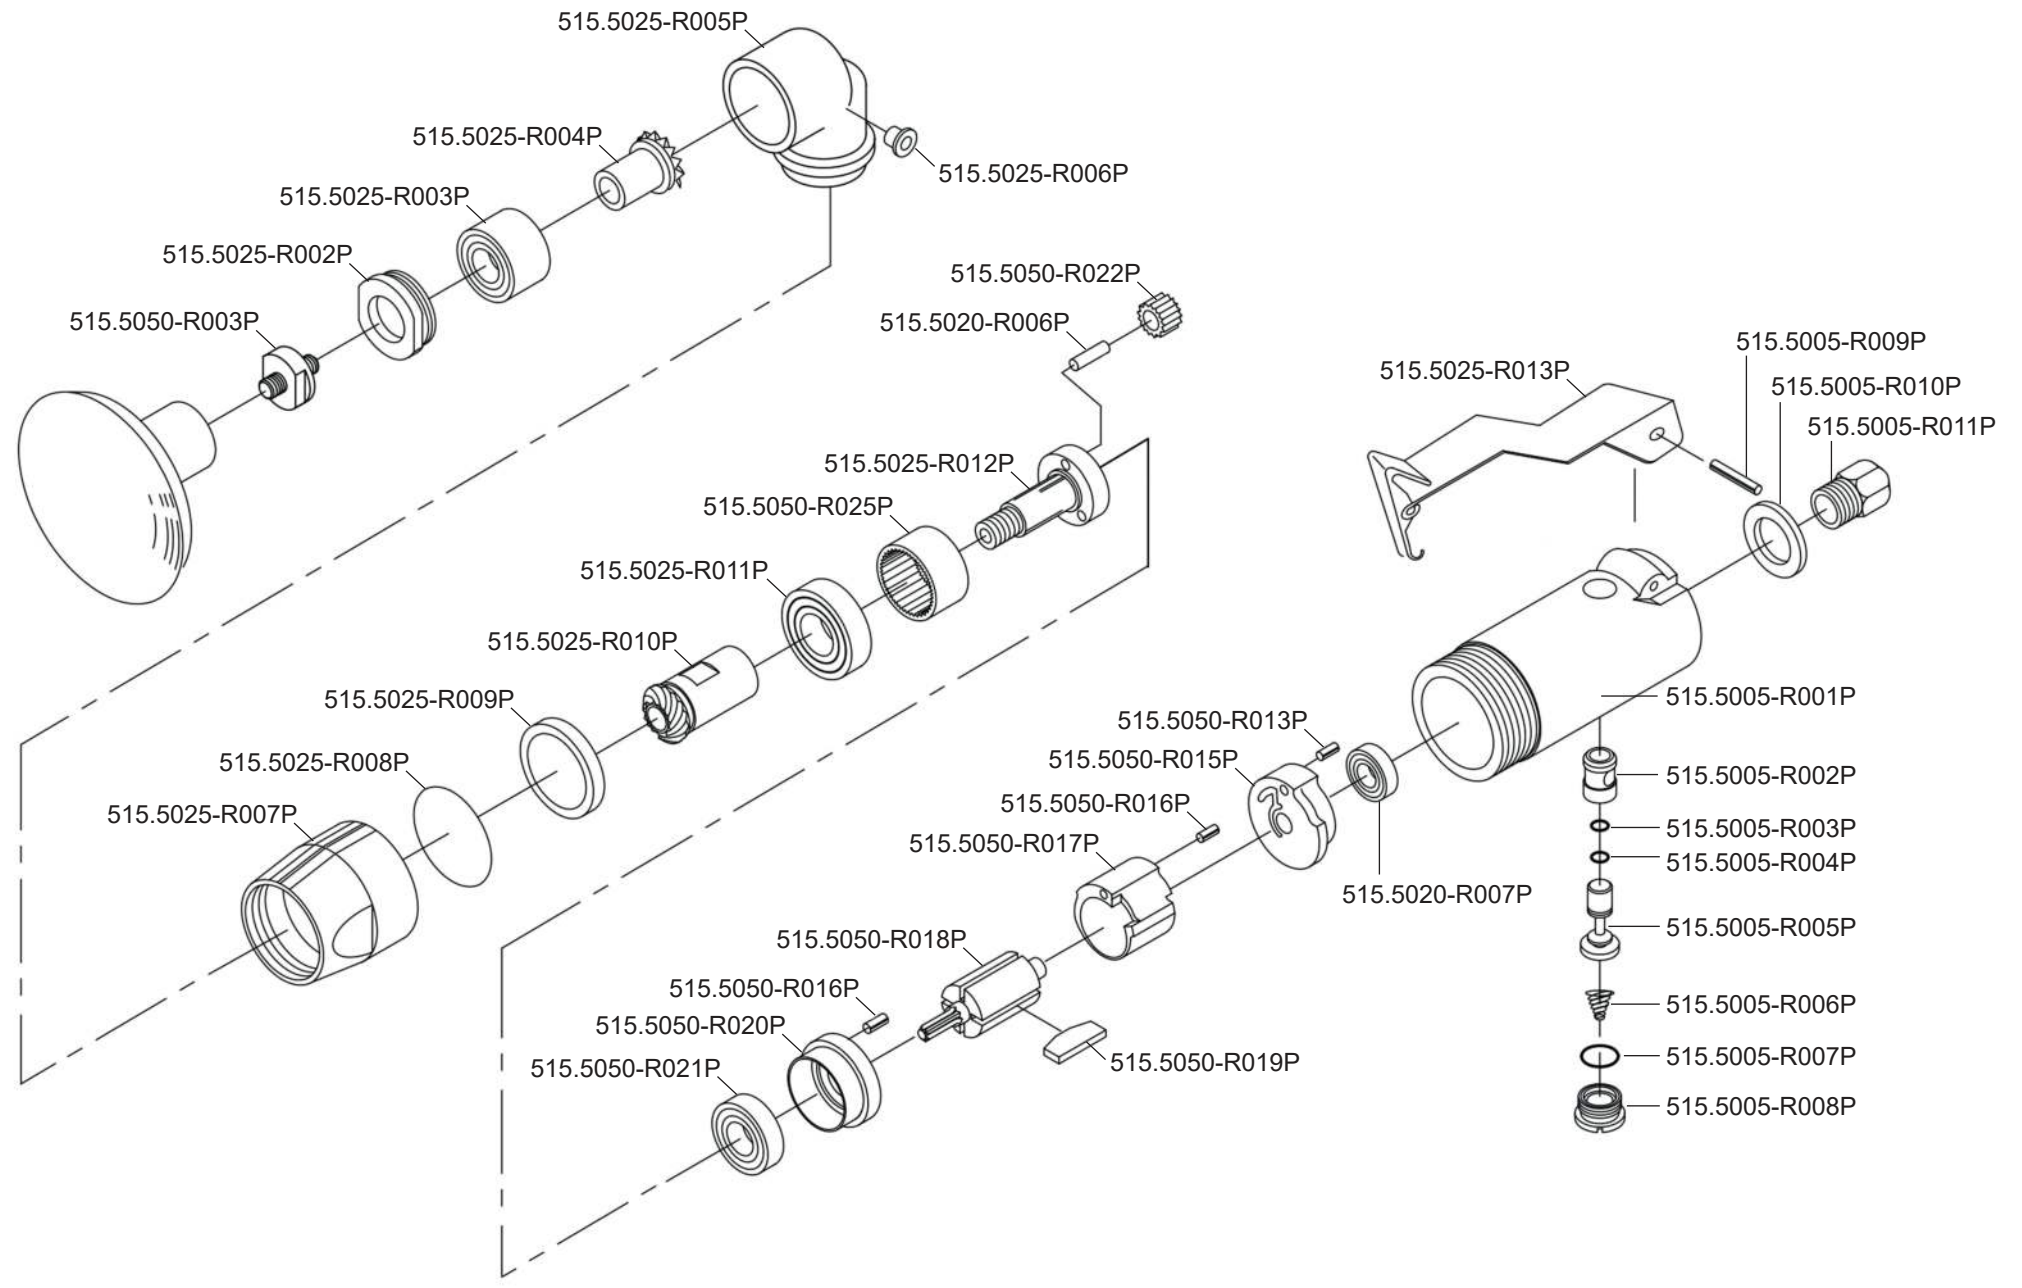

Art. 515.5125

Art. 515.5125

Art.-Nr.	Description	Beschreibung	Menge Qty.
515.5005-R001P	Motor Housing	Motorgehäuse	1
515.5005-R002P	Valve Bushing	Ventilbuchse	1
515.5005-R003P	O-Ring	O-Ring	1
515.5005-R004P	O-Ring	O-Ring	1
515.5005-R005P	Throttle Valve	Drosselklappe	1
515.5005-R006P	Valve Spring	Ventilfeder	1
515.5005-R007P	O-Ring	O-Ring	1
515.5005-R008P	Valve Screw	Ventilschraube	1
515.5005-R009P	Spring Pin	Splint für Gashebel	1
515.5005-R010P	Exhaust Sleeve	Abgashülse	1
515.5005-R011P	Inlet Bushing	Einlassbuchse	1
515.5005-R013P	Spring Pin	Splint	1
515.5005-R015P	Rear End Plate	Hintere Abdeckung	1
515.5005-R016P	Spring Pin	Spannstift	2
515.5005-R017P	Cylinder	Zylinder	1
515.5005-R018P	Rotor	Rotor	1
515.5005-R019P	Rotor Blade	Rotorblatt	4
515.5005-R020P	Front End Plate	Vordere Abdeckung	1
515.5005-R021P	Ball Bearing	Kugellager	1

Art.-Nr.	Description	Beschreibung	Menge Qty.
515.5005-R022P	Planet Gear	Zahnrad für Planetengetriebe	3
515.5005-R025P	Internal Gear	Getriebering Innenverzahnt	1
515.5020-R006P	Planet Pin	Bolzen	3
515.5020-R007P	Bearing	Kugellager	1
515.5025-R002P	Lock Nut	Spannmutter	1
515.5025-R003P	Bearing	Kugellager	1
515.5025-R004P	Pinion Gear	Zahnrad	1
515.5025-R005P	Angle Head Housing	Winkelkopfgehäuse	1
515.5025-R006P	Oil Plug	Ölschraube	1
515.5025-R007P	Motor Clamp	Spannmutter	1
515.5025-R008P	O-Ring	O-Ring	1
515.5025-R009P	Pinion Gear Washer	Zahnscheibe	1
515.5025-R010P	Spindle Gear	Getriebespindel	1
515.5025-R011P	Bearing	Kugellager	1
515.5025-R012P	Planet Spindel	Planetengetriebe	1
515.5025-R013P	Throttle Lever	Gashebel	1
515.5050-R003P	Spindle Nut	Spindelmutter	1
515.5050-R004P	14mm Spanner Wrench	14mm Spannschlüssel	1