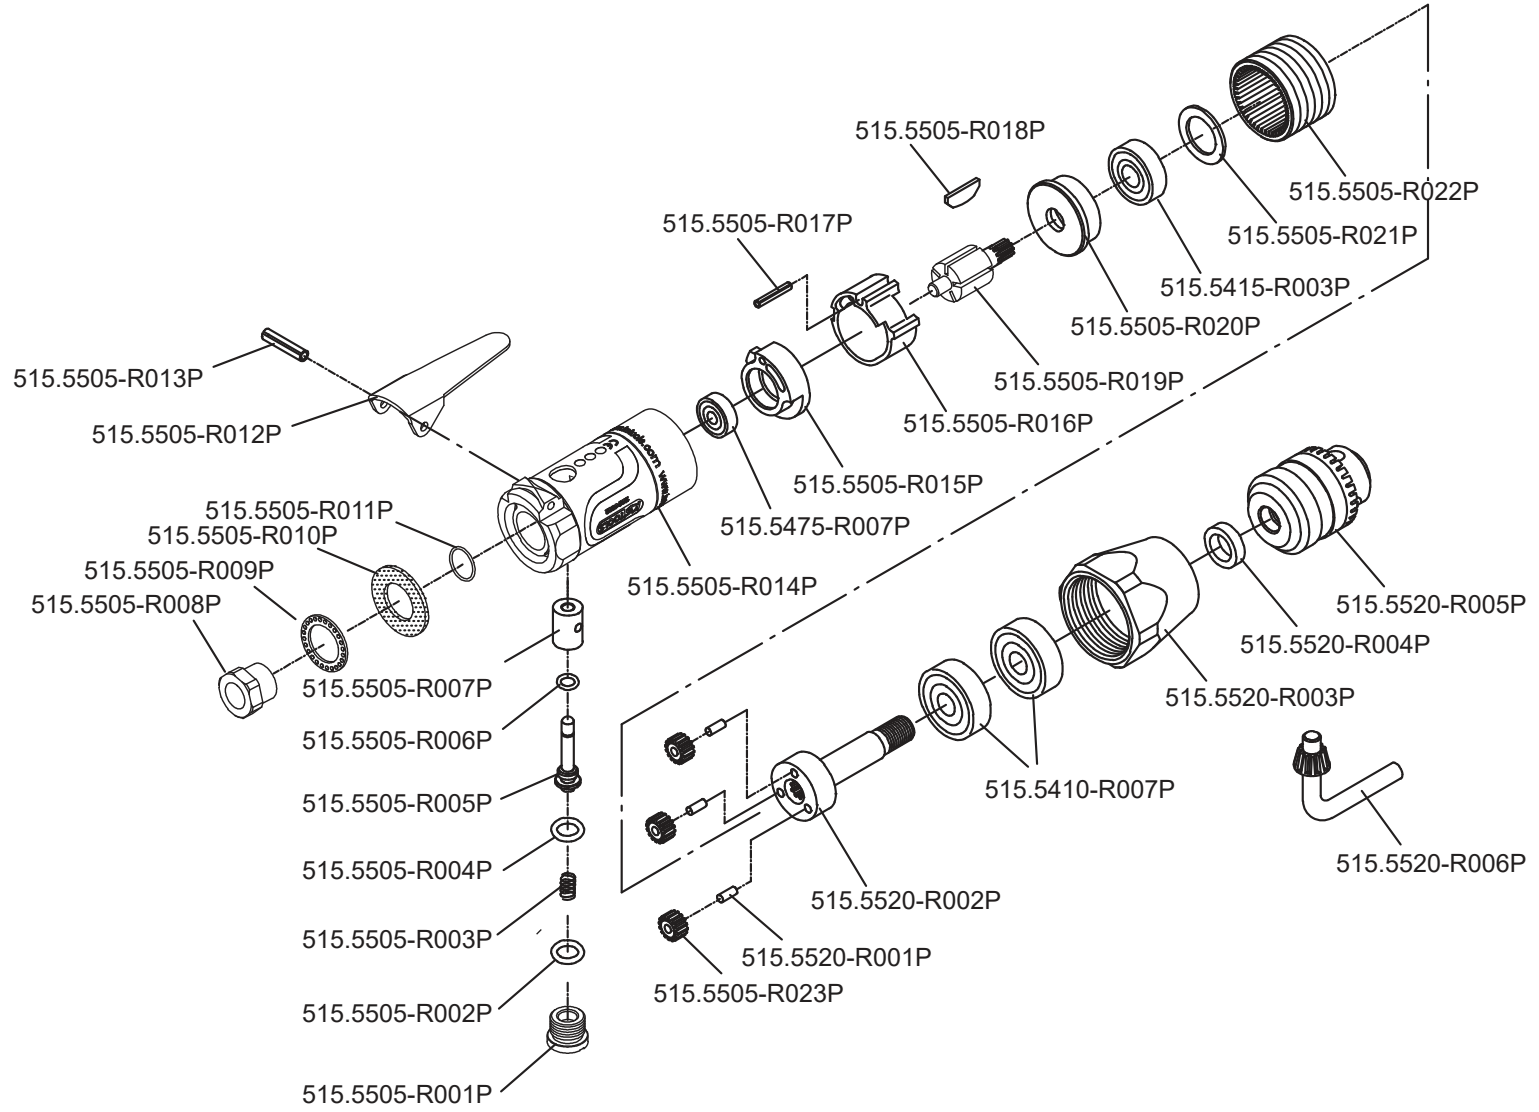

Art. 515.5520

**Art. 515.5520**

Art.-Nr.	Description	Beschreibung	Menge Qty.
515.5410-R007P	Ball bearing	Kugellager	2
515.5415-R003P	Ball bearing	Kugellager	1
515.5475-R007P	Ball bearing	Kugellager	1
515.5505-R001P	Plug	Abschlussstopfen	1
515.5505-R002P	O-Ring	O-Ring	1
515.5505-R003P	Spring	Feder	1
515.5505-R004P	O-Ring	O-Ring	1
515.5505-R005P	Valve stem	Ventilstift	1
515.5505-R006P	O-Ring	O-Ring	1
515.5505-R007P	Valve bushing	Ventilbuchse	1
515.5505-R008P	Air inlet bushing	Lufteinlassbuchse	1
515.5505-R009P	Exhaust deflector	Abluftdeflektor	1
515.5505-R010P	Muffler	Schalldämpfer	1
515.5505-R011P	O-Ring	O-Ring	1
515.5505-R012P	Throttle lever	Betätigungshebel	1
515.5505-R013P	Lever pin	Hebelbolzen	1

Art.-Nr.	Description	Beschreibung	Menge Qty.
515.5505-R014P	Motor housing	Antriebsgehäuse	1
515.5505-R015P	Rear end plate	Hintere Kugellageraufnahme	1
515.5505-R016P	Cylinder	Rotorgehäuse	1
515.5505-R017P	Pin	Pin	1
515.5505-R018P	Rotor blade	Rotorblatt	5
515.5505-R019P	Rotor	Rotor	1
515.5505-R020P	Front end plate	Vordere Verschlussplatte	1
515.5505-R021P	Washer	Unterlegscheibe	1
515.5505-R022P	Ring gear	Getriebering	1
515.5505-R023P	Gear	Zahnrad	3
515.5520-R001P	Gear pin	Zahnradpin	3
515.5520-R002P	Planet gear plate	Planetenträger	1
515.5520-R003P	Collar	Verschlussring	1
515.5520-R004P	Lock nut	Sicherungsmutter	1
515.5520-R005P	Chuck	Bohrfutter 1/4"	1
515.5520-R006P	Key	Schlüssel	1