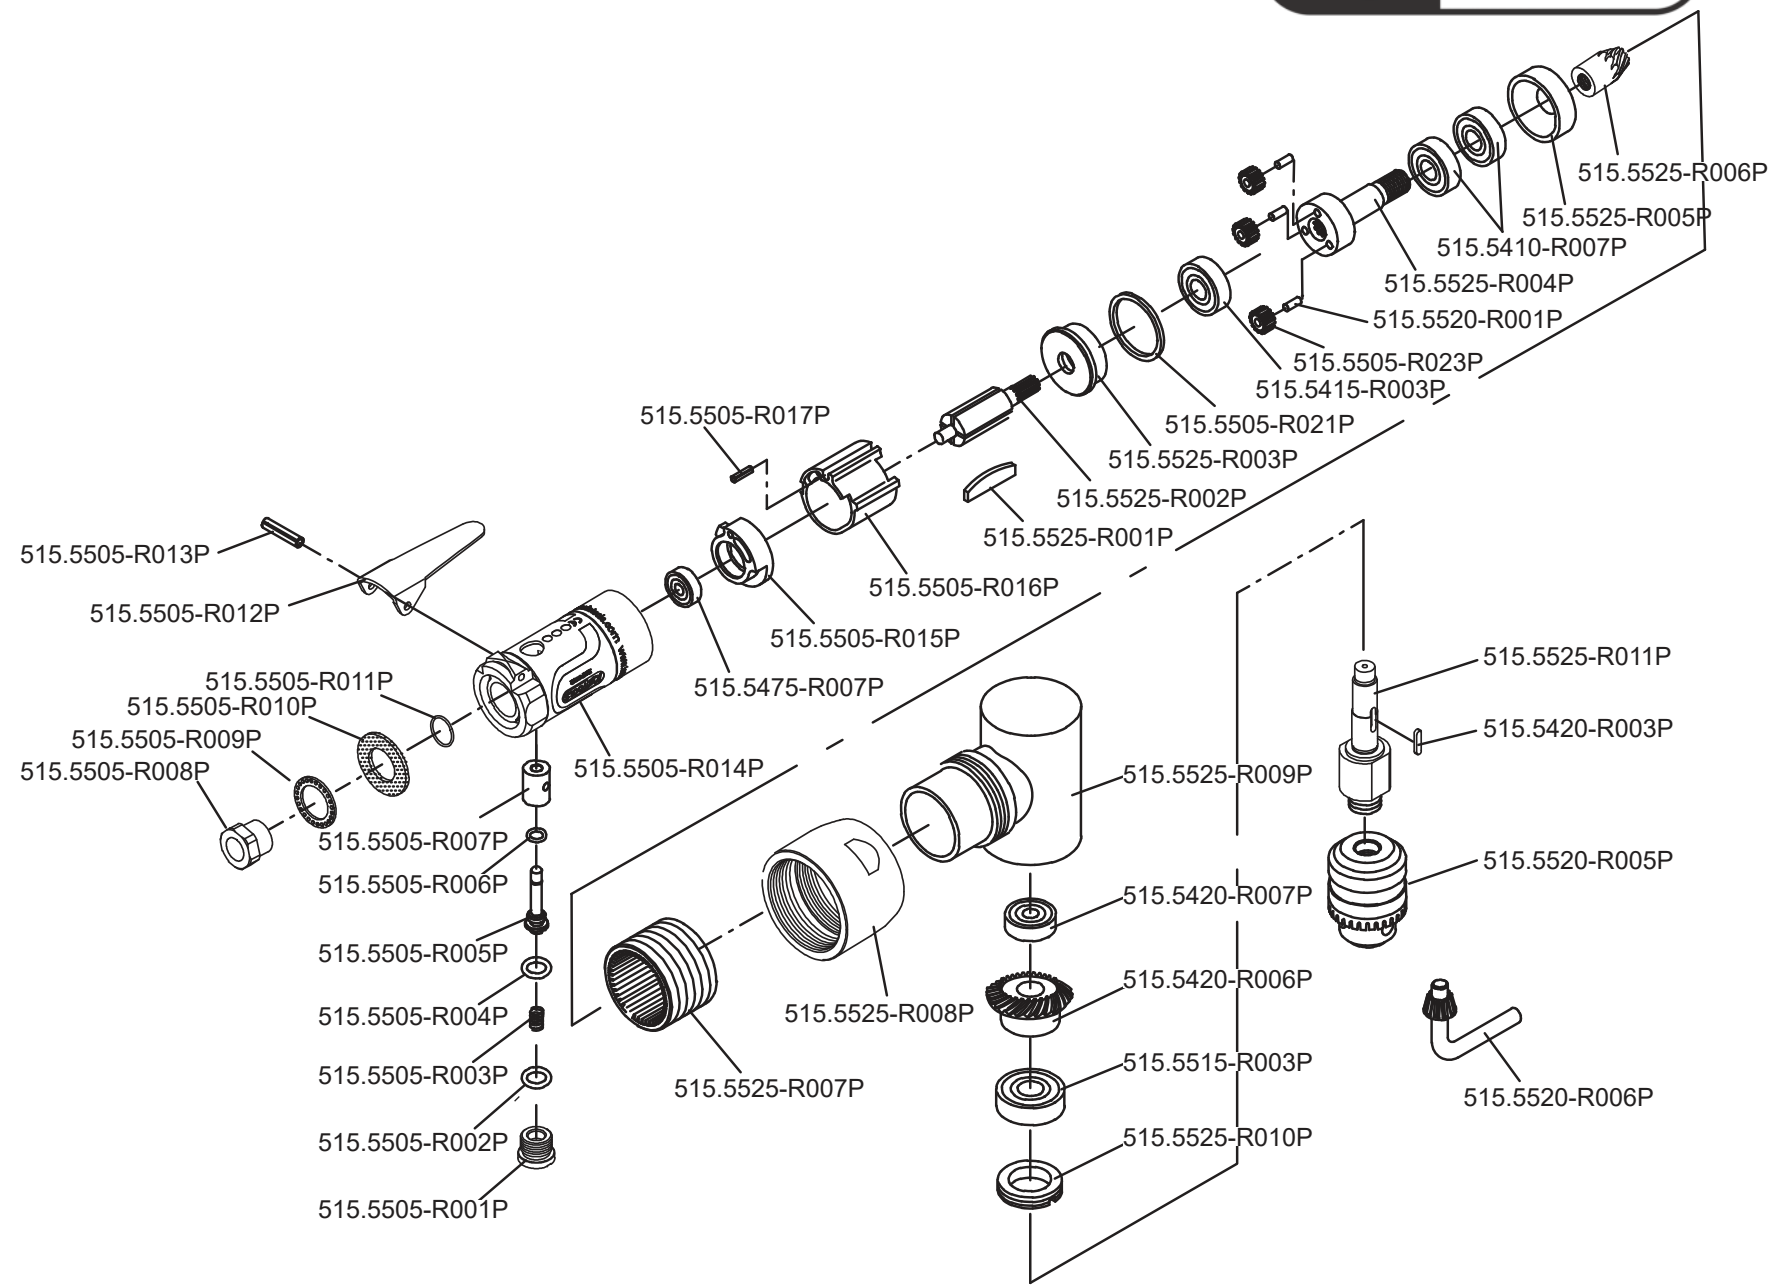

Art. 515.5525

Art. 515.5525

Art.-Nr.	Description	Beschreibung	Menge Qty.
515.5410-R007P	Ball bearing	Kugellager	2
515.5415-R003P	Ball bearing	Kugellager	2
515.5420-R003P	Shaft	Antriebsspindel	1
515.5420-R006P	Spindle gear	Getriebespindel	1
515.5420-R007P	Ball bearing	Kugellager	1
515.5475-R007P	Ball bearing	Kugellager	1
515.5505-R001P	Plug	Abschlussstopfen	1
515.5505-R002P	O-Ring	O-Ring	1
515.5505-R003P	Spring	Feder	1
515.5505-R004P	O-Ring	O-Ring	1
515.5505-R005P	Valve stem	Ventilstift	1
515.5505-R006P	O-Ring	O-Ring	1
515.5505-R007P	Valve bushing	Ventilbuchse	1
515.5505-R008P	Air inlet bushing	Lufteinlassbuchse	1
515.5505-R009P	Exhaust deflector	Abluftdeflektor	1
515.5505-R010P	Muffler	Schalldämpfer	1
515.5505-R011P	O-Ring	O-Ring	1
515.5505-R012P	Throttle lever	Betätigungshebel	1
515.5505-R013P	Lever pin	Hebelbolzen	1
515.5505-R014P	Motor housing	Antriebsgehäuse	1

Art.-Nr.	Description	Beschreibung	Menge Qty.
515.5505-R015P	Rear end plate	Hintere Kugellageraufnahme	1
515.5505-R016P	Cylinder	Rotorgehäuse	1
515.5505-R017P	Pin	Pin	1
515.5505-R021P	Washer	Unterlegscheibe	1
515.5505-R023P	Gear	Zahnrad	3
515.5520-R001P	Gear pin	Zahnradpin	3
515.5520-R005P	Chuck	Bohrfutter 1/4"	1
515.5520-R006P	Key	Schlüssel	1
515.5525-R001P	Rotor blade	Rotorblatt	5
515.5525-R002P	Rotor	Rotor	1
515.5525-R003P	Front end plate	Vordere Verschlussplatte	1
515.5525-R004P	Planet gear plate	Planetenträger	1
515.5525-R005P	Front end plate	Vordere Verschlussplatte	1
515.5525-R006P	Pinion gear	Zahnkranzritzel	1
515.5525-R007P	Ring gear	Getriebering	1
515.5525-R008P	Lock nut	Sicherungsmutter	1
515.5525-R009P	Angle Head Housing	Winkelkopfgehäuse	1
515.5525-R010P	Clamp Nut	Gehäuseverschraubung	1
515.5525-R011P	Spindle	Spindel	1