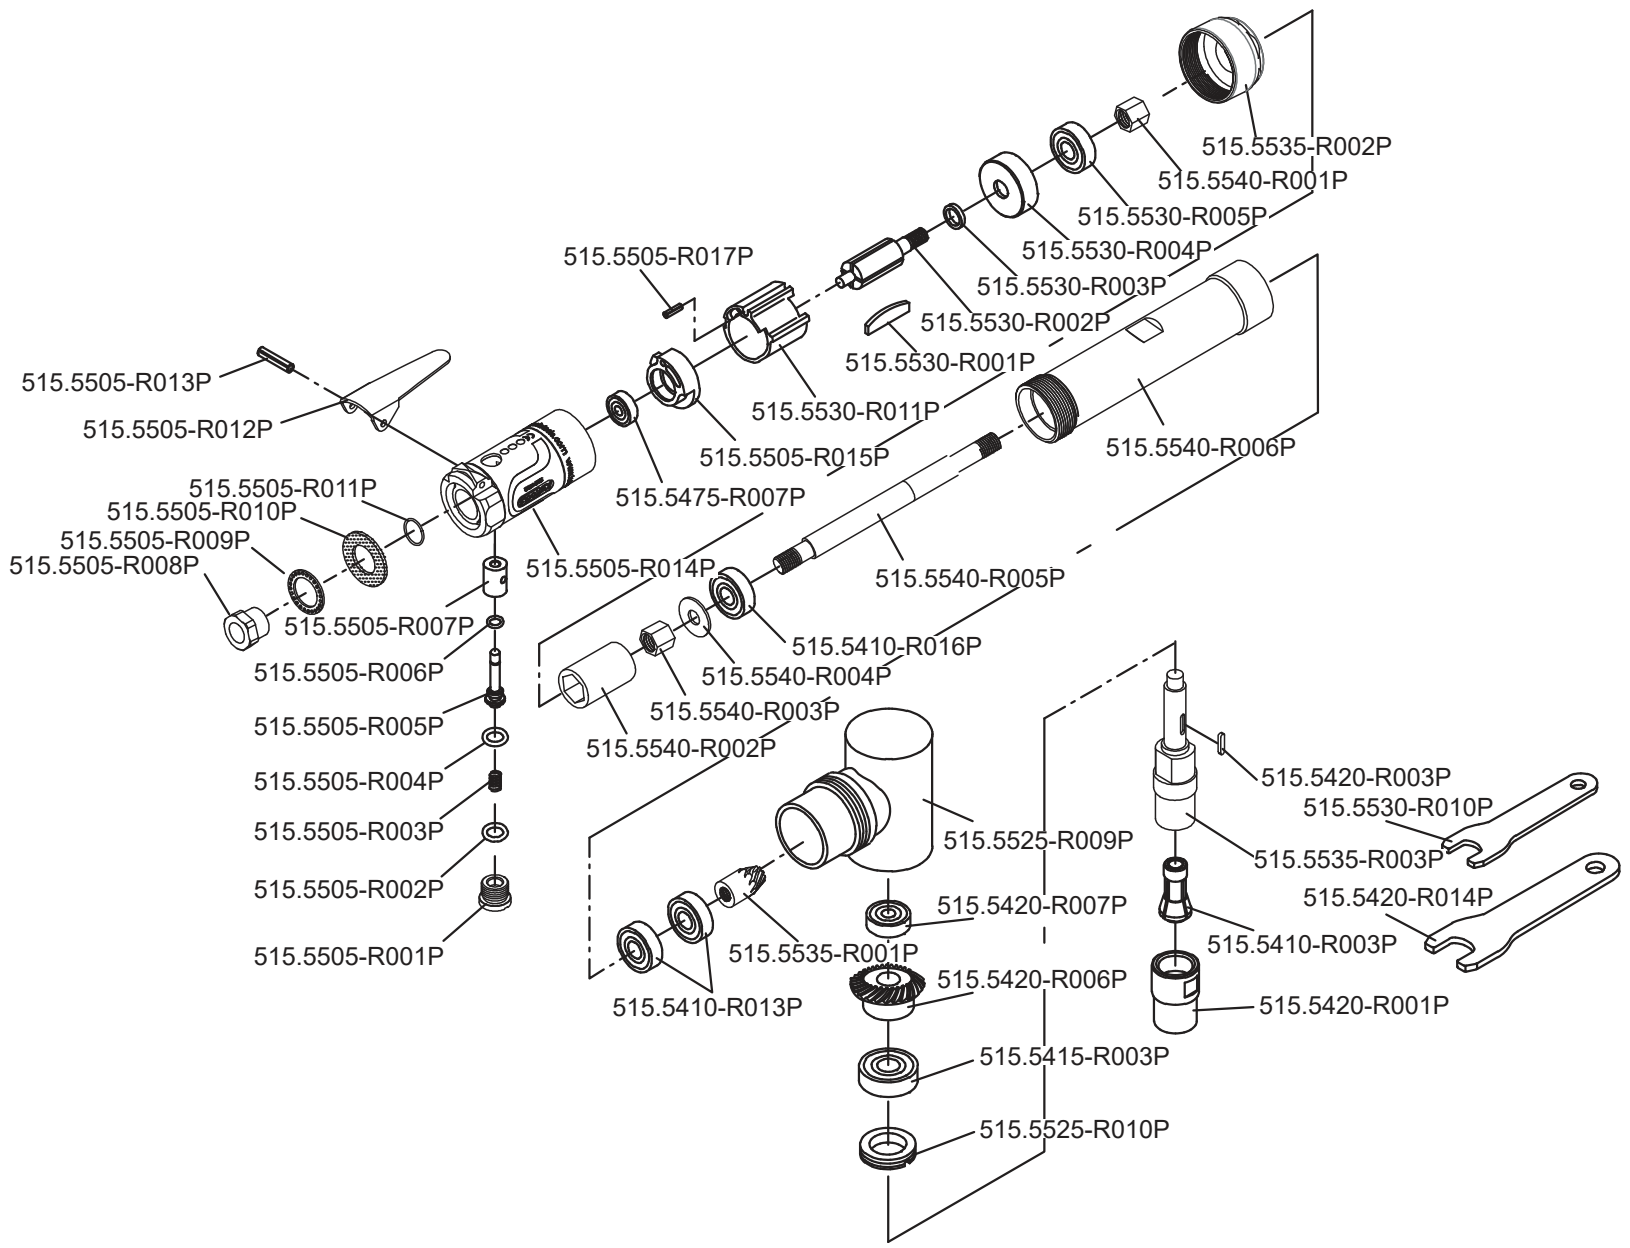

Art. 515.5540