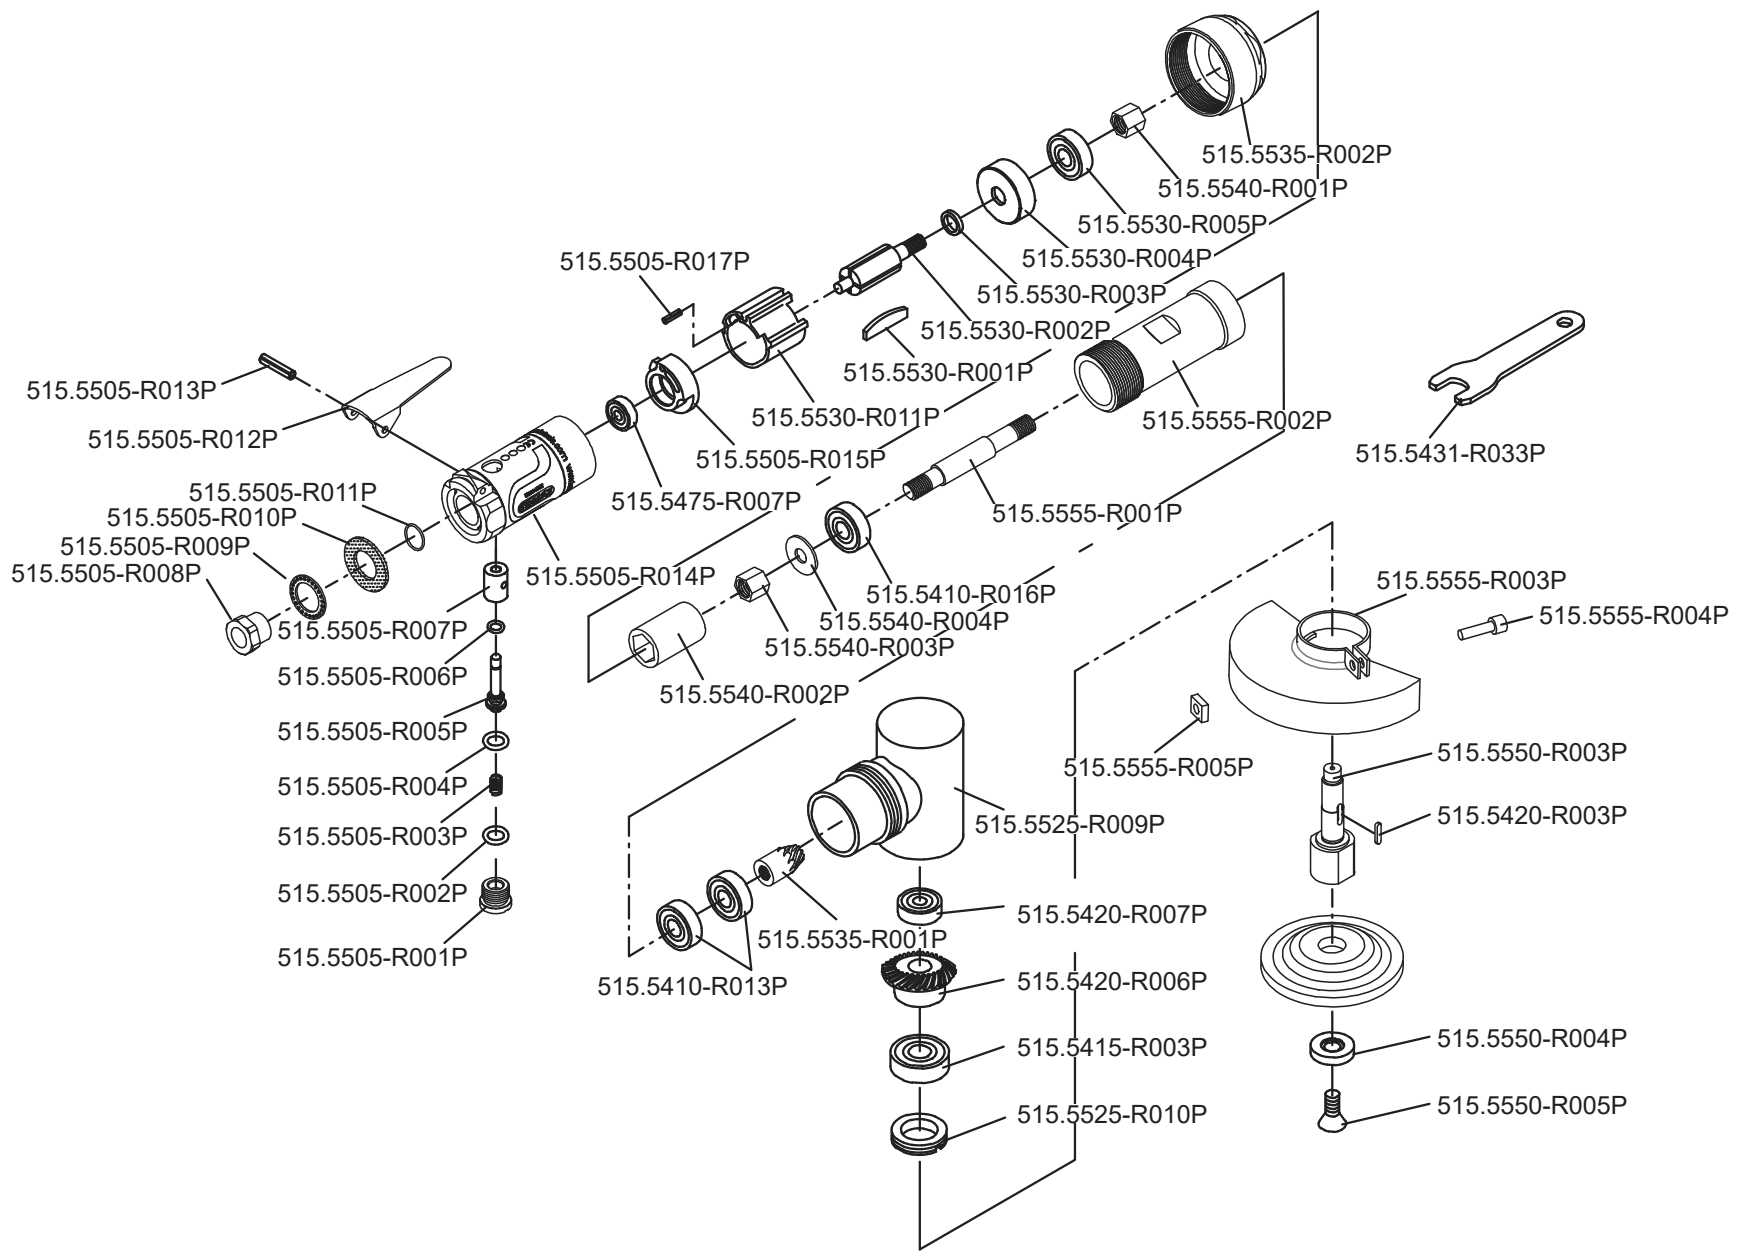

Art. 515.5555

Art. 515.5555

Art.-Nr.	Description	Beschreibung	Menge Qty.
515.5410-R013P	Rotor blade	Rotorblatt	2
515.5410-R016P	Ball bearing	Kugellager	1
515.5415-R003P	Ball bearing	Kugellager	1
515.5420-R003P	Shaft	Antriebsspindel	1
515.5420-R006P	Spindle gear	Getriebespindel	1
515.5420-R007P	Ball bearing	Kugellager	1
515.5431-R033P	Spanner	Schraubenschlüssel	1
515.5475-R007P	Ball bearing	Kugellager	1
515.5505-R001P	Plug	Abschlussstopfen	1
515.5505-R002P	O-Ring	O-Ring	1
515.5505-R003P	Spring	Feder	1
515.5505-R004P	O-Ring	O-Ring	1
515.5505-R005P	Valve stem	Ventilstift	1
515.5505-R006P	O-Ring	O-Ring	1
515.5505-R007P	Valve bushing	Ventilbuchse	1
515.5505-R008P	Air inlet bushing	Lufteinlassbuchse	1
515.5505-R009P	Exhaust deflector	Abluftdeflektor	1
515.5505-R010P	Muffler	Schalldämpfer	1
515.5505-R011P	O-Ring	O-Ring	1
515.5505-R012P	Throttle lever	Betätigungshebel	1
515.5505-R013P	Lever pin	Hebelbolzen	1
515.5505-R014P	Motor housing	Antriebsgehäuse	1
515.5505-R015P	Rear end plate	Hintere Kugellageraufnahme	1