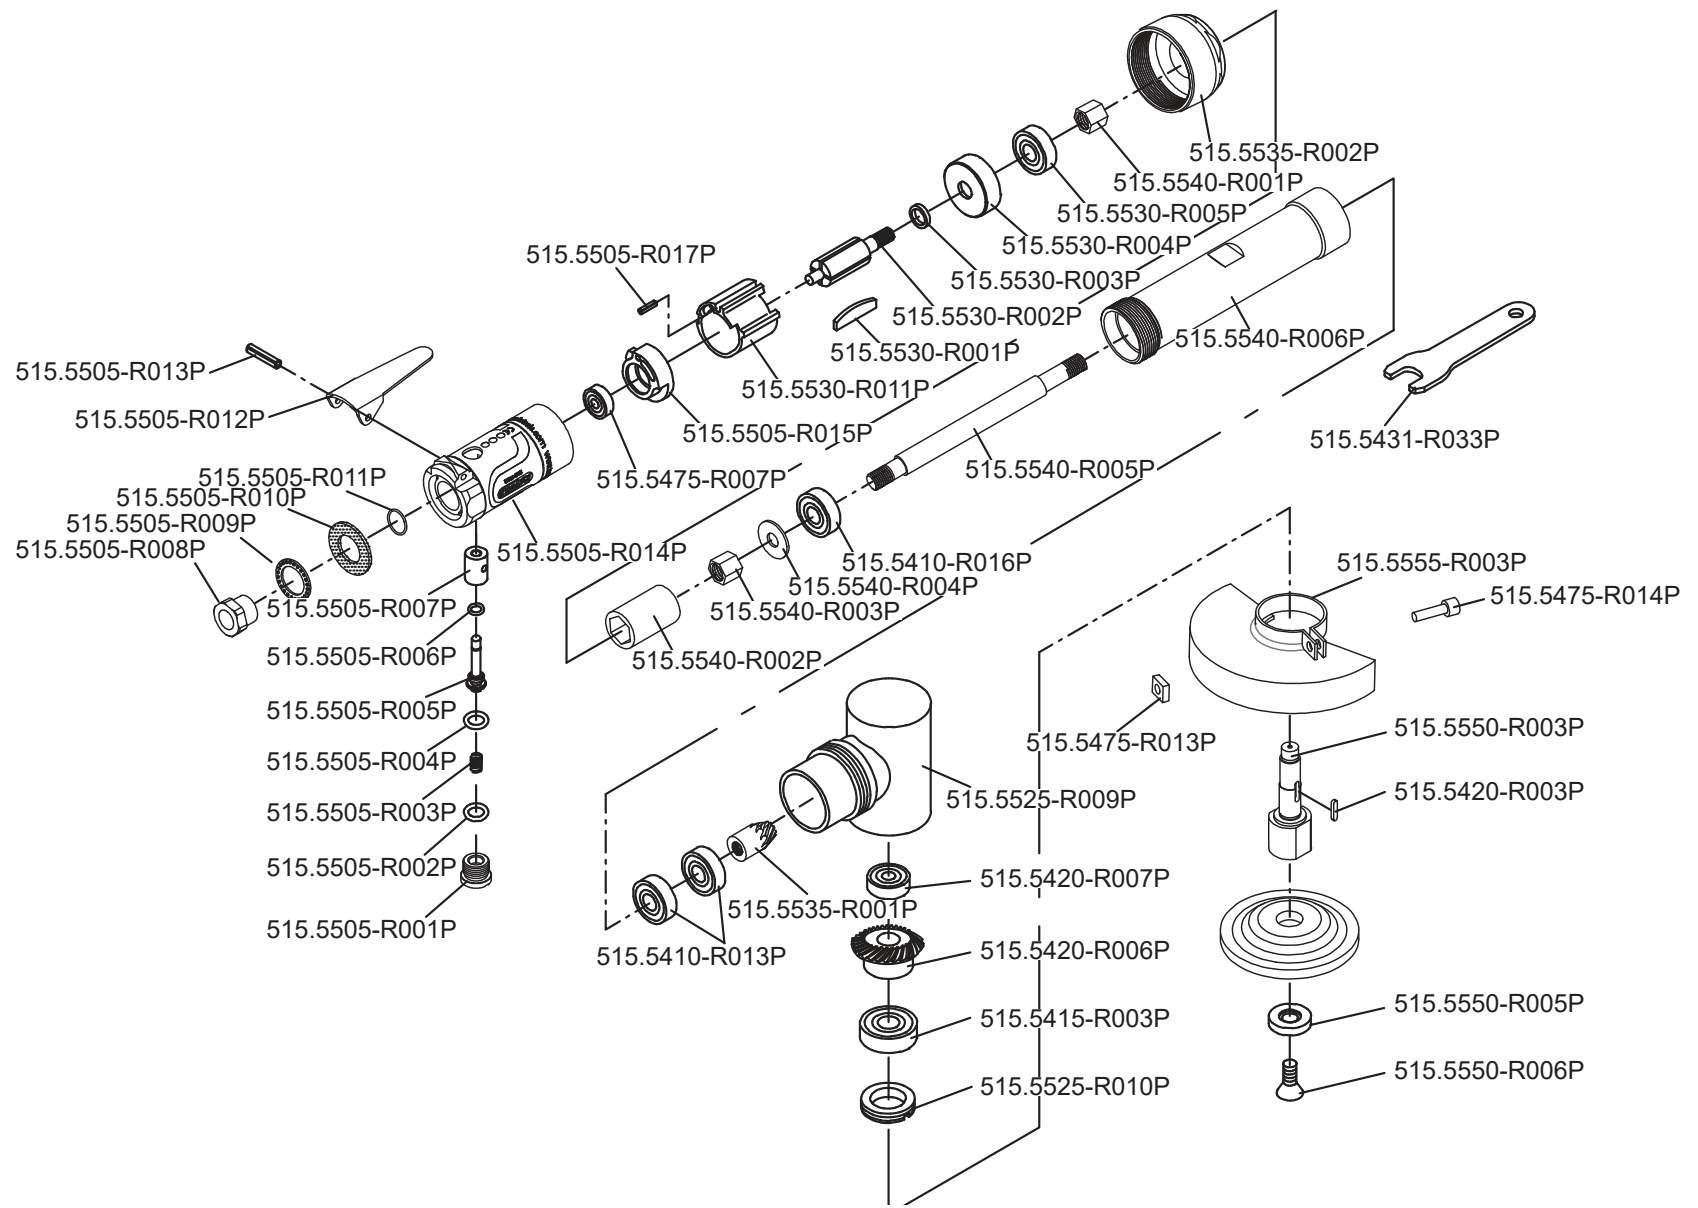

Art. 515.5560

Art. 515.5560

Art.-Nr.	Description	Beschreibung	Menge Qty.
515.5410-R013P	Rotor blade	Rotorblatt	2
515.5410-R016P	Ball bearing	Kugellager	1
515.5415-R003P	Ball bearing	Kugellager	1
515.5420-R003P	Shaft	Antriebsspindel	1
515.5420-R006P	Spindle gear	Getriebespindel	1
515.5420-R007P	Ball bearing	Kugellager	1
515.5431-R033P	Spanner	Schraubenschlüssel	1
515.5475-R007P	Ball bearing	Kugellager	1
515.5475-R013P	Nut	Mutter	1
515.5475-R014P	Screw	Schraube	1
515.5505-R001P	Plug	Abschlussstopfen	1
515.5505-R002P	O-Ring	O-Ring	1
515.5505-R003P	Spring	Feder	1
515.5505-R004P	O-Ring	O-Ring	1
515.5505-R005P	Valve stem	Ventilstift	1
515.5505-R006P	O-Ring	O-Ring	1
515.5505-R007P	Valve bushing	Ventilbuchse	1
515.5505-R008P	Air inlet bushing	Lufteinlassbuchse	1
515.5505-R009P	Exhaust deflector	Abluftdeflektor	1
515.5505-R010P	Muffler	Schalldämpfer	1
515.5505-R011P	O-Ring	O-Ring	1
515.5505-R012P	Throttle lever	Betätigungshebel	1
515.5505-R013P	Lever pin	Hebelbolzen	1