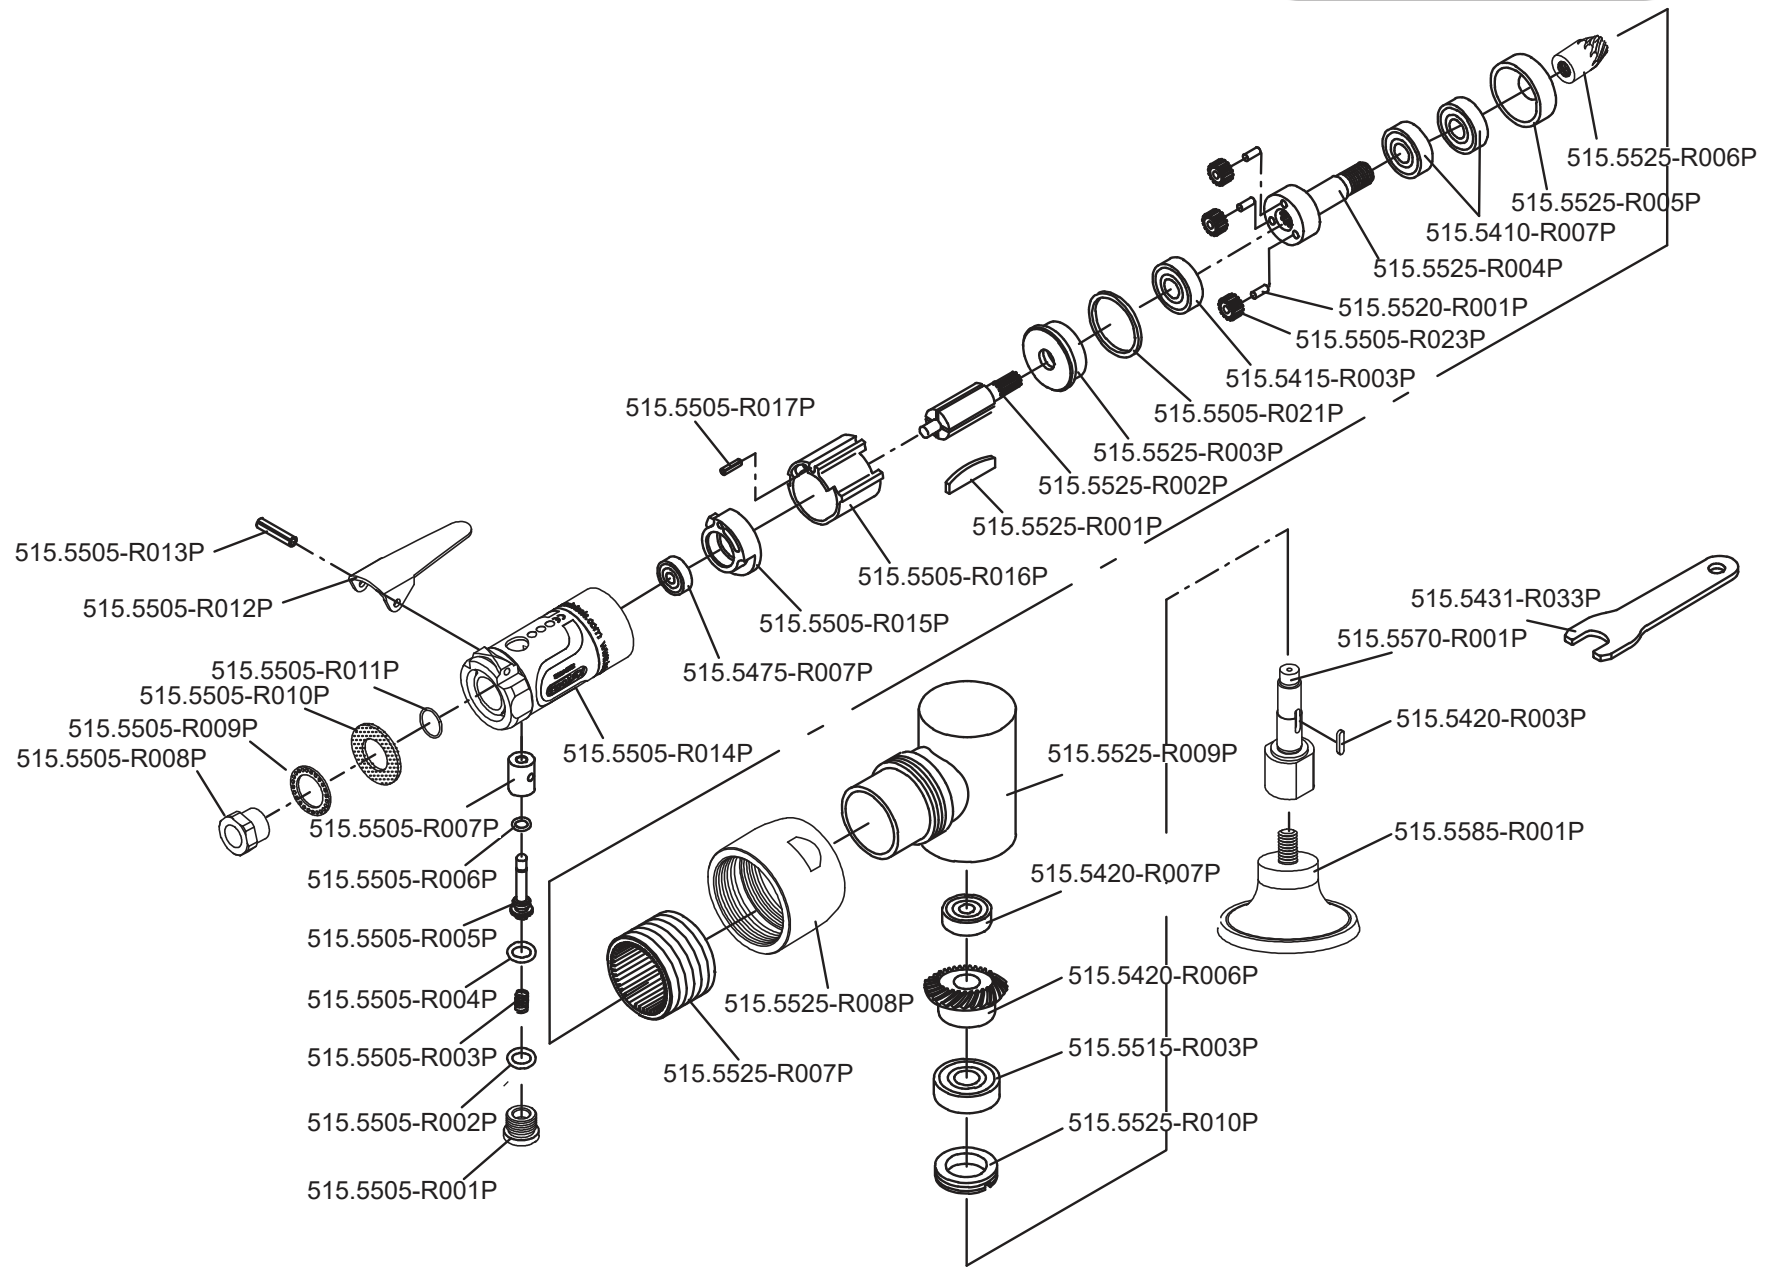

Art. 515.5590

Art. 515.5590

Art.-Nr.	Description	Beschreibung	Menge Qty.
515.5410-R007P	Ball bearing	Kugellager	2
515.5415-R003P	Ball bearing	Kugellager	2
515.5420-R003P	Shaft	Antriebsspindel	1
515.5420-R006P	Spindle gear	Getriebespindel	1
515.5420-R007P	Ball bearing	Kugellager	1
515.5431-R033P	Spanner	Schraubenschlüssel	1
515.5475-R007P	Ball bearing	Kugellager	1
515.5505-R001P	Plug	Abschlussstopfen	1
515.5505-R002P	O-Ring	O-Ring	1
515.5505-R003P	Spring	Feder	1
515.5505-R004P	O-Ring	O-Ring	1
515.5505-R005P	Valve stem	Ventilstift	1
515.5505-R006P	O-Ring	O-Ring	1
515.5505-R007P	Valve bushing	Ventilbuchse	1
515.5505-R008P	Air inlet bushing	Lufteinlassbuchse	1
515.5505-R009P	Exhaust deflector	Abluftdeflektor	1
515.5505-R010P	Muffler	Schalldämpfer	1
515.5505-R011P	O-Ring	O-Ring	1
515.5505-R012P	Throttle lever	Betätigungshebel	1
515.5505-R013P	Lever pin	Hebelbolzen	1

Art.-Nr.	Description	Beschreibung	Menge Qty.
515.5505-R014P	Motor housing	Antriebsgehäuse	1
515.5505-R015P	Rear end plate	Hintere Kugellageraufnahme	1
515.5505-R016P	Cylinder	Rotorgehäuse	1
515.5505-R017P	Pin	Pin	1
515.5505-R021P	Washer	Unterlegscheibe	1
515.5505-R023P	Gear	Zahnrad	3
515.5520-R001P	Gear pin	Zahnradpin	3
515.5525-R001P	Rotor blade	Rotorblatt	5
515.5525-R002P	Rotor	Rotor	1
515.5525-R003P	Front end plate	Vordere Verschlussplatte	1
515.5525-R004P	Planet gear plate	Planetenträger	1
515.5525-R005P	Front end plate	Vordere Verschlussplatte	1
515.5525-R006P	Pinion gear	Zahnkranzritzel	1
515.5525-R007P	Ring gear	Getriebering	1
515.5525-R008P	Lock nut	Sicherungsmutter	1
515.5525-R009P	Angle Head Housing	Winkelkopfgehäuse	1
515.5525-R010P	Clamp Nut	Gehäuseverschraubung	1
515.5570-R001P	Spindle	Spindel	1
515.5585-R001P	Adapter	Adapter	1