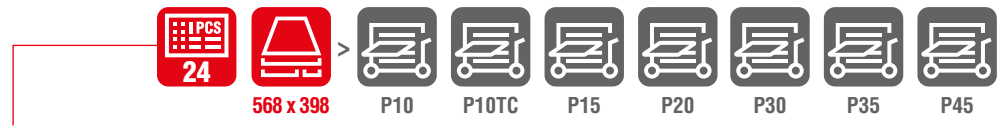

811.0024

**M** Screwdriver set

Pos.	Code	Description	pcs
1	911.8102	Pry bar, 15 x 185mm	1
2	911.8101	Pry bar, 11 x 115 mm	1
3	159.1133	ERGOTORQUEplus screwdriver, Torx, T5	1
4	159.1134	ERGOTORQUEplus screwdriver, Torx, T6	1
5	159.1135	ERGOTORQUEplus screwdriver, Torx, T7	1
6	159.1030	ERGOTORQUEplus screwdriver, Torx, T8	1
7	159.1031	ERGOTORQUEplus screwdriver, Torx, T9	1
8	159.1032	ERGOTORQUEplus screwdriver, Torx, T10	1
9	159.1033	ERGOTORQUEplus screwdriver, Torx, T15	1
10	159.1034	ERGOTORQUEplus screwdriver, Torx, T20	1
11	159.1035	ERGOTORQUEplus screwdriver, Torx, T25	1
12	159.1036	ERGOTORQUEplus screwdriver, Torx, T27	1
13	159.1037	ERGOTORQUEplus screwdriver, Torx, T30	1
14	159.1038	ERGOTORQUEplus screwdriver, Torx, T40	1
15	159.1024	ERGOTORQUEplus screwdriver, Torx, PH3, 265 mm	1
16	159.1022	ERGOTORQUEplus screwdriver, Torx, PH2, 230 mm	1
17	159.1020	ERGOTORQUEplus screwdriver, Torx, PH1, 180 mm	1
18	159.1027	ERGOTORQUEplus screwdriver, Torx, PH0, 155 mm	1
19	159.1002	ERGOTORQUEplus screwdriver for slotted screws, 3 mm, 155 mm	1
20	159.1112	ERGOTORQUEplus screwdriver for slotted screws, 3,5 mm, 180 mm	1
21	159.1004	ERGOTORQUEplus screwdriver for slotted screws, 4 mm, 180 mm	1
22	159.1006	ERGOTORQUEplus screwdriver for slotted screws, 5,5 mm, 230 mm	1
23	159.1009	ERGOTORQUEplus screwdriver for slotted screws, 6,5 mm, 255 mm	1
24	159.1011	ERGOTORQUEplus screwdriver for slotted screws, 8 mm, 315 mm	1