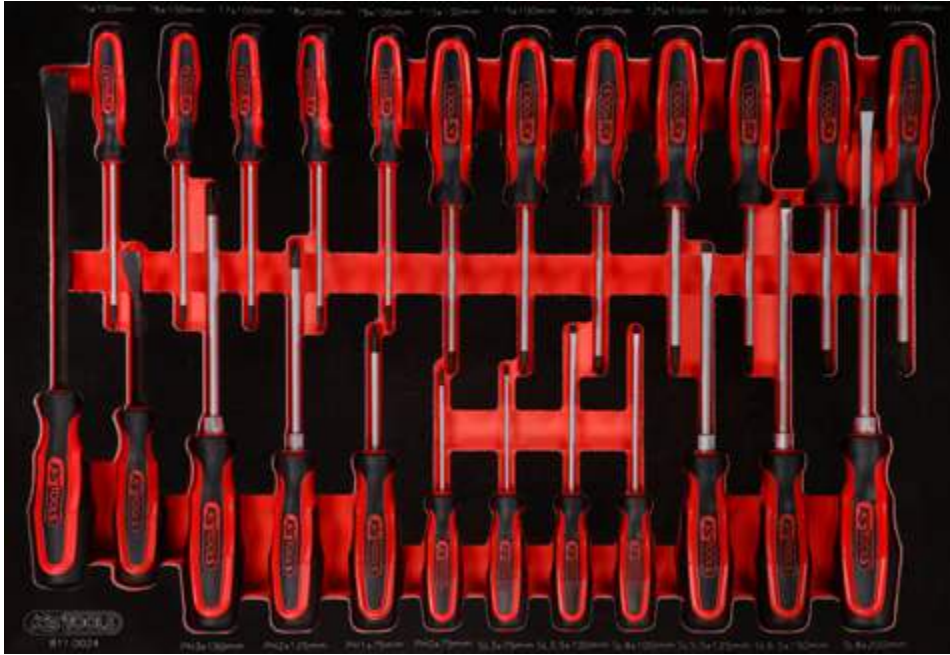

811.0024

**M** Screwdriver set

Pos.	Code	Description	pcs
1	911.8102	Pry bar, 15 x 185mm	1
2	911.8101	Pry bar, 11 x 115 mm	1
3	159.1133	ERGOTORQUEplus screwdriver, Torx, T5	1
4	159.1134	ERGOTORQUEplus screwdriver, Torx, T6	1
5	159.1135	ERGOTORQUEplus screwdriver, Torx, T7	1
6	159.1030	ERGOTORQUEplus screwdriver, Torx, T8	1
7	159.1031	ERGOTORQUEplus screwdriver, Torx, T9	1
8	159.1032	ERGOTORQUEplus screwdriver, Torx, T10	1
9	159.1033	ERGOTORQUEplus screwdriver, Torx, T15	1
10	159.1034	ERGOTORQUEplus screwdriver, Torx, T20	1
11	159.1035	ERGOTORQUEplus screwdriver, Torx, T25	1
12	159.1036	ERGOTORQUEplus screwdriver, Torx, T27	1
13	159.1037	ERGOTORQUEplus screwdriver, Torx, T30	1
14	159.1038	ERGOTORQUEplus screwdriver, Torx, T40	1
15	159.1024	ERGOTORQUEplus screwdriver, Torx, PH3, 265 mm	1
16	159.1022	ERGOTORQUEplus screwdriver, Torx, PH2, 230 mm	1
17	159.1020	ERGOTORQUEplus screwdriver, Torx, PH1, 180 mm	1
18	159.1027	ERGOTORQUEplus screwdriver, Torx, PH0, 155 mm	1
19	159.1002	ERGOTORQUEplus screwdriver for slotted screws, 3 mm, 155 mm	1
20	159.1112	ERGOTORQUEplus screwdriver for slotted screws, 3,5 mm, 180 mm	1
21	159.1004	ERGOTORQUEplus screwdriver for slotted screws, 4 mm, 180 mm	1
22	159.1006	ERGOTORQUEplus screwdriver for slotted screws, 5,5 mm, 230 mm	1
23	159.1009	ERGOTORQUEplus screwdriver for slotted screws, 6,5 mm, 255 mm	1
24	159.1011	ERGOTORQUEplus screwdriver for slotted screws, 8 mm, 315 mm	1