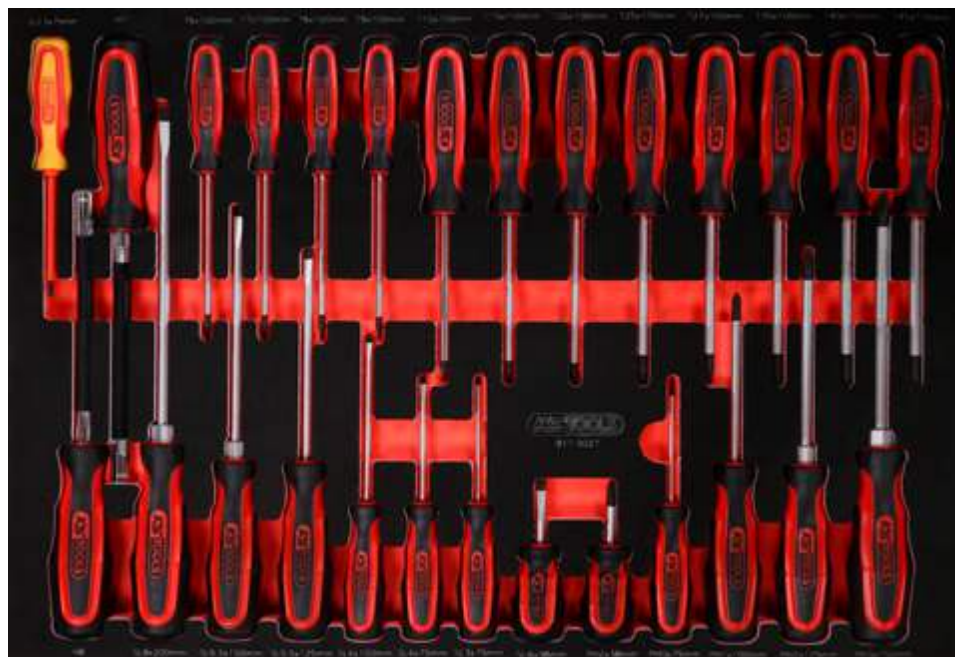

811.0027

M Screwdriver set

568 x 398

P10

P10TC

P15

P20

P30

P35

P45

Pos.	Code	Description	pcs
1	117.0502	ERGOTORQUE VDE slot screwdriver, 2,5 mm	1
2	159.1127	ERGOTORQUEplus Socket screwdriver, 7 mm	1
3	159.1134	ERGOTORQUEplus screwdriver, Torx, T6	1
4	159.1135	ERGOTORQUEplus screwdriver, Torx, T7	1
5	159.1030	ERGOTORQUEplus screwdriver, Torx, T8	1
6	159.1031	ERGOTORQUEplus screwdriver, Torx, T9	1
7	159.1032	ERGOTORQUEplus screwdriver, Torx, T10	1
8	159.1033	ERGOTORQUEplus screwdriver, Torx, T15	1
9	159.1034	ERGOTORQUEplus screwdriver, Torx, T20	1
10	159.1035	ERGOTORQUEplus screwdriver, Torx, T25	1
11	159.1036	ERGOTORQUEplus screwdriver, Torx, T27	1
12	159.1037	ERGOTORQUEplus screwdriver, Torx, T30	1
13	159.1038	ERGOTORQUEplus screwdriver, Torx, T40	1
14	159.1136	ERGOTORQUEplus screwdriver, Torx, T45	1
15	159.2128	ERGOTORQUEplus Socket screwdriver, 8 mm	1
16	159.1011	ERGOTORQUEplus screwdriver for slotted screws, 8 mm, 315 mm	1
17	159.1009	ERGOTORQUEplus screwdriver for slotted screws, 6,5 mm, 255 mm	1
18	159.1006	ERGOTORQUEplus screwdriver for slotted screws, 5,5 mm, 230 mm	1
19	159.1004	ERGOTORQUEplus screwdriver for slotted screws, 4 mm, 180 mm	1
20	159.1003	ERGOTORQUEplus screwdriver for slotted screws, 4 mm, 155 mm	1
21	159.1002	ERGOTORQUEplus screwdriver for slotted screws, 3 mm, 155 mm	1
22	159.1001	ERGOTORQUEplus screwdriver for slotted screws, 6 mm, stubby	1
23	159.1026	ERGOTORQUEplus screwdriver for screws PH, PH2, stubby	1
24	159.1027	ERGOTORQUEplus screwdriver for screws PH, PH0, 155 mm	1
25	159.1029	ERGOTORQUEplus screwdriver for screws PH, PH1, 205 mm	1
26	159.1022	ERGOTORQUEplus screwdriver for screws PH, PH2, 230 mm	1
27	159.1024	ERGOTORQUEplus screwdriver for screws PH, PH3, 265 mm	1

M

L

S

XL

Individual parts

Accessories