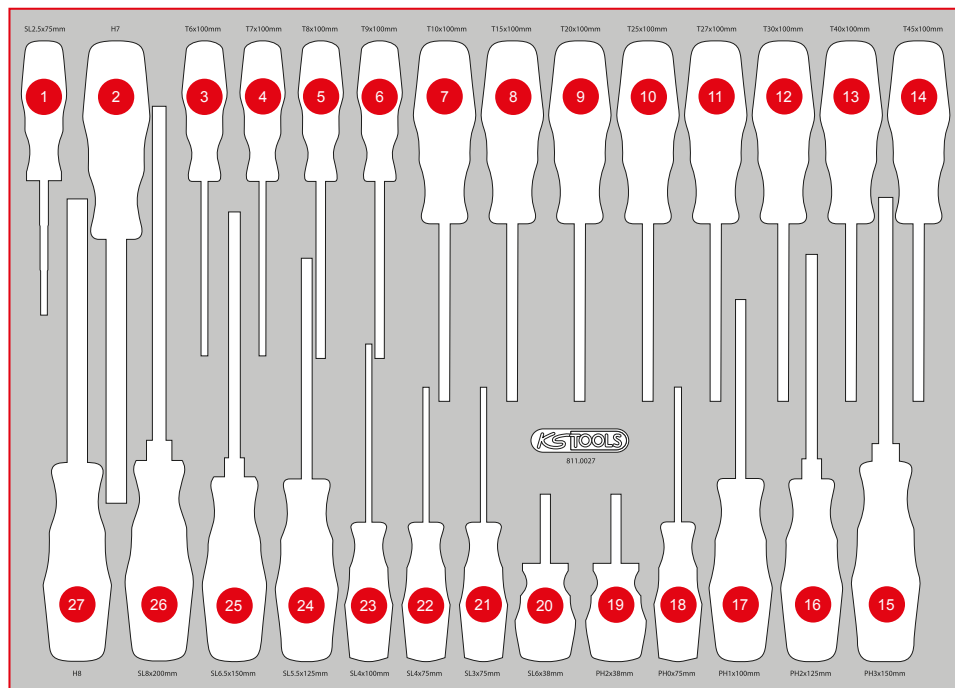

811.0027

M Screwdriver set

568 x 398

P10

P10TC

P15

P20

P30

P35

P45

Pos.	Code	Description	pcs
1	117.0502	ERGOTORQUE VDE slot screwdriver, 2,5 mm	1
2	159.1127	ERGOTORQUEplus Socket screwdriver, 7 mm	1
3	159.1134	ERGOTORQUEplus screwdriver, Torx, T6	1
4	159.1135	ERGOTORQUEplus screwdriver, Torx, T7	1
5	159.1030	ERGOTORQUEplus screwdriver, Torx, T8	1
6	159.1031	ERGOTORQUEplus screwdriver, Torx, T9	1
7	159.1032	ERGOTORQUEplus screwdriver, Torx, T10	1
8	159.1033	ERGOTORQUEplus screwdriver, Torx, T15	1
9	159.1034	ERGOTORQUEplus screwdriver, Torx, T20	1
10	159.1035	ERGOTORQUEplus screwdriver, Torx, T25	1
11	159.1036	ERGOTORQUEplus screwdriver, Torx, T27	1
12	159.1037	ERGOTORQUEplus screwdriver, Torx, T30	1
13	159.1038	ERGOTORQUEplus screwdriver, Torx, T40	1
14	159.1136	ERGOTORQUEplus screwdriver, Torx, T45	1
15	159.2128	ERGOTORQUEplus Socket screwdriver, 8 mm	1
16	159.1011	ERGOTORQUEplus screwdriver for slotted screws, 8 mm, 315 mm	1
17	159.1009	ERGOTORQUEplus screwdriver for slotted screws, 6,5 mm, 255 mm	1
18	159.1006	ERGOTORQUEplus screwdriver for slotted screws, 5,5 mm, 230 mm	1
19	159.1004	ERGOTORQUEplus screwdriver for slotted screws, 4 mm, 180 mm	1
20	159.1003	ERGOTORQUEplus screwdriver for slotted screws, 4 mm, 155 mm	1
21	159.1002	ERGOTORQUEplus screwdriver for slotted screws, 3 mm, 155 mm	1
22	159.1001	ERGOTORQUEplus screwdriver for slotted screws, 6 mm, stubby	1
23	159.1026	ERGOTORQUEplus screwdriver for screws PH, PH2, stubby	1
24	159.1027	ERGOTORQUEplus screwdriver for screws PH, PH0, 155 mm	1
25	159.1029	ERGOTORQUEplus screwdriver for screws PH, PH1, 205 mm	1
26	159.1022	ERGOTORQUEplus screwdriver for screws PH, PH2, 230 mm	1
27	159.1024	ERGOTORQUEplus screwdriver for screws PH, PH3, 265 mm	1

P 10

P 15

P 20

P 25

P 30

P 35

P 40

P 45

M

L

S

XL

Individual parts

Accessories