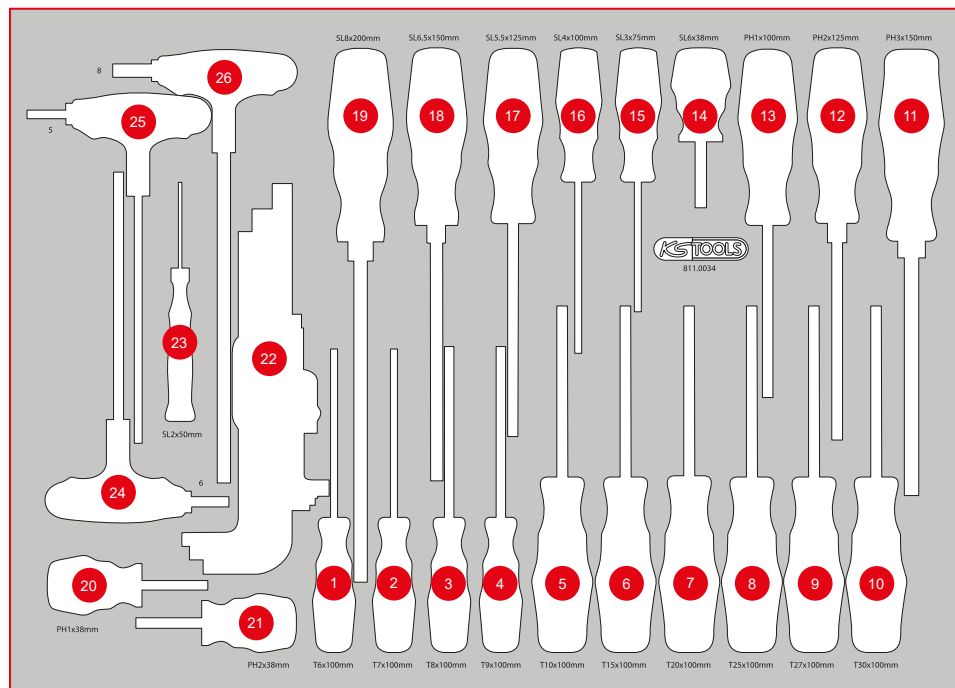

811.0034

M Screwdriver set

Pos.	Code	Description	pcs
1	159.1134	ERGOTORQUEplus screwdriver, Torx, T6	1
2	159.1135	ERGOTORQUEplus screwdriver, Torx, T7	1
3	159.1030	ERGOTORQUEplus screwdriver, Torx, T8	1
4	159.1031	ERGOTORQUEplus screwdriver, Torx, T9	1
5	159.1032	ERGOTORQUEplus screwdriver, Torx, T10	1
6	159.1033	ERGOTORQUEplus screwdriver, Torx, T15	1
7	159.1034	ERGOTORQUEplus screwdriver, Torx, T20	1
8	159.1035	ERGOTORQUEplus screwdriver, Torx, T25	1
9	159.1036	ERGOTORQUEplus screwdriver, Torx, T27	1
10	159.1037	ERGOTORQUEplus screwdriver, Torx, T30	1
11	159.1024	ERGOTORQUEplus screwdriver for screws PH, PH3, 265 mm	1
12	159.1022	ERGOTORQUEplus screwdriver for screws PH, PH2, 230 mm	1
13	159.1029	ERGOTORQUEplus screwdriver for screws PH, PH1, 205 mm	1
14	159.1001	ERGOTORQUEplus screwdriver for slotted screws, 6 mm, stubby	1
15	159.1002	ERGOTORQUEplus screwdriver for slotted screws, 3 mm, 155 mm	1
16	159.1004	ERGOTORQUEplus screwdriver for slotted screws, 4 mm, 180 mm	1
17	159.1006	ERGOTORQUEplus screwdriver for slotted screws, 5.5 mm, 230 mm	1
18	159.1009	ERGOTORQUEplus screwdriver for slotted screws, 6.5 mm, 255 mm	1
19	159.1011	ERGOTORQUEplus screwdriver for slotted screws, 8 mm, 315 mm	1
20	159.1141	ERGOTORQUEplus screwdriver for screws PH, PH1, stubby	1
21	159.1026	ERGOTORQUEplus screwdriver for screws PH, PH2, stubby	1
22	151.4420	Ball ended hexagon key wrench set, extra long, 9 pcs	9
23	500.7109	Precision screwdriver, slot, 2 mm	1
24	151.8135	T-handle ball ended hexagon key wrench, 6 mm	1
25	151.8134	T-handle ball ended hexagon key wrench, 5 mm	1
26	151.8137	T-handle ball ended hexagon key wrench, 8 mm	1

P 10

P 15

P 20

P 25

P 30

P 35

P 40

P 45

M

S

L

XL

Individual parts

Accessories