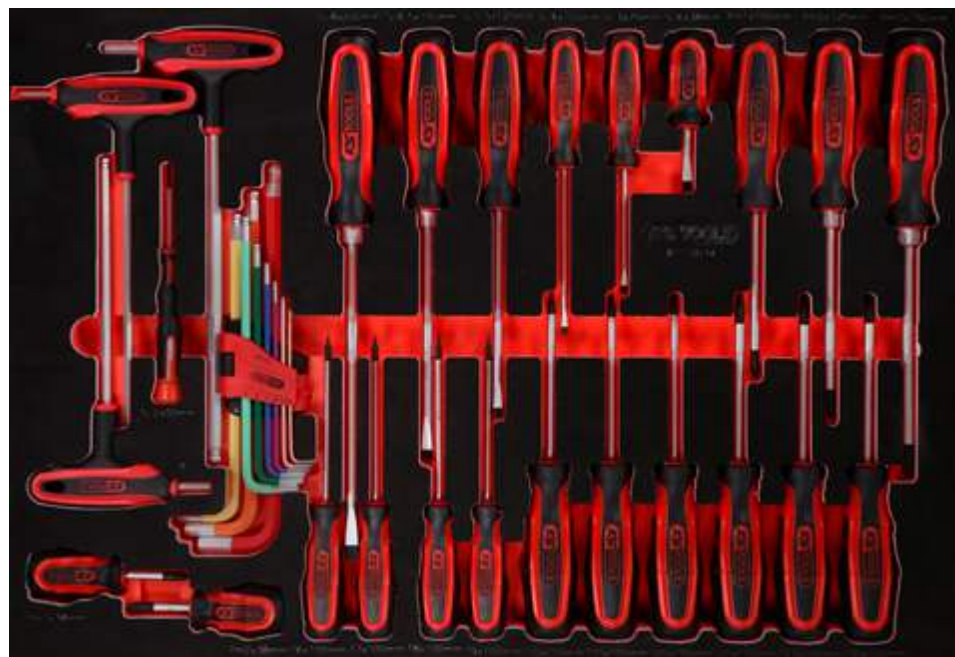

811.0034

M Screwdriver set

Pos.	Code	Description	pcs
1	159.1134	ERGOTORQUEplus screwdriver, Torx, T6	1
2	159.1135	ERGOTORQUEplus screwdriver, Torx, T7	1
3	159.1030	ERGOTORQUEplus screwdriver, Torx, T8	1
4	159.1031	ERGOTORQUEplus screwdriver, Torx, T9	1
5	159.1032	ERGOTORQUEplus screwdriver, Torx, T10	1
6	159.1033	ERGOTORQUEplus screwdriver, Torx, T15	1
7	159.1034	ERGOTORQUEplus screwdriver, Torx, T20	1
8	159.1035	ERGOTORQUEplus screwdriver, Torx, T25	1
9	159.1036	ERGOTORQUEplus screwdriver, Torx, T27	1
10	159.1037	ERGOTORQUEplus screwdriver, Torx, T30	1
11	159.1024	ERGOTORQUEplus screwdriver for screws PH, PH3, 265 mm	1
12	159.1022	ERGOTORQUEplus screwdriver for screws PH, PH2, 230 mm	1
13	159.1029	ERGOTORQUEplus screwdriver for screws PH, PH1, 205 mm	1
14	159.1001	ERGOTORQUEplus screwdriver for slotted screws, 6 mm, stubby	1
15	159.1002	ERGOTORQUEplus screwdriver for slotted screws, 3 mm, 155 mm	1
16	159.1004	ERGOTORQUEplus screwdriver for slotted screws, 4 mm, 180 mm	1
17	159.1006	ERGOTORQUEplus screwdriver for slotted screws, 5.5 mm, 230 mm	1
18	159.1009	ERGOTORQUEplus screwdriver for slotted screws, 6.5 mm, 255 mm	1
19	159.1011	ERGOTORQUEplus screwdriver for slotted screws, 8 mm, 315 mm	1
20	159.1141	ERGOTORQUEplus screwdriver for screws PH, PH1, stubby	1
21	159.1026	ERGOTORQUEplus screwdriver for screws PH, PH2, stubby	1
22	151.4420	Ball ended hexagon key wrench set, extra long, 9 pcs	9
23	500.7109	Precision screwdriver, slot, 2 mm	1
24	151.8135	T-handle ball ended hexagon key wrench, 6 mm	1
25	151.8134	T-handle ball ended hexagon key wrench, 5 mm	1
26	151.8137	T-handle ball ended hexagon key wrench, 8 mm	1

M

S

L

XL

Individual parts

Accessories