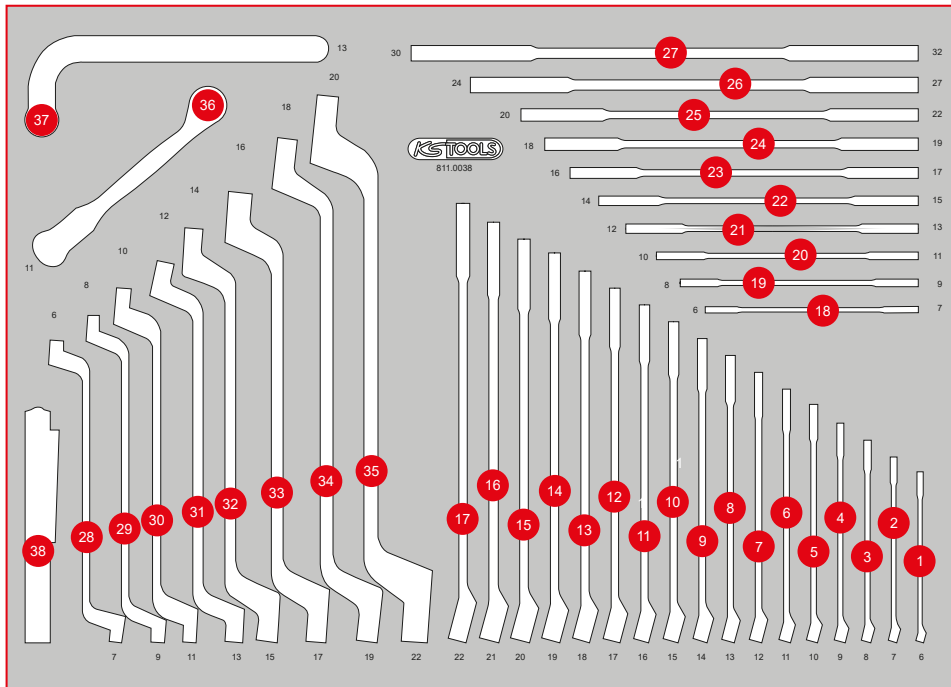

811.0038

**M** Screw spanner set

Pos.	Code	Description	pcs
1	517.0606	Combination spanners, offset, 6 mm	1
2	517.0607	Combination spanners, offset, 7 mm	1
3	517.0608	Combination spanners, offset, 8 mm	1
4	517.0609	Combination spanners, offset, 9 mm	1
5	517.0610	Combination spanners, offset, 10 mm	1
6	517.0611	Combination spanners, offset, 11 mm	1
7	517.0612	Combination spanners, offset, 12 mm	1
8	517.0613	Combination spanners, offset, 13 mm	1
9	517.0614	Combination spanners, offset, 14 mm	1
10	517.0615	Combination spanners, offset, 15 mm	1
11	517.0616	Combination spanners, offset, 16 mm	1
12	517.0617	Combination spanners, offset, 17 mm	1
13	517.0618	Combination spanners, offset, 18 mm	1
14	517.0619	Combination spanners, offset, 19 mm	1
15	517.0620	Combination spanners, offset, 20 mm	1
16	517.0621	Combination spanners, offset, 21 mm	1
17	517.0622	Combination spanners, offset, 22 mm	1
18	517.0701	Double open ended spanners, 6 x 7mm	1
19	517.0702	Double open ended spanners, 8 x 9 mm	1
20	517.0704	Double open ended spanners, 10 x 11 mm	1
21	517.0707	Double open ended spanners, 12 x 13 mm	1
22	517.0709	Double open ended spanners, 14 x 15 mm	1
23	517.0710	Double open ended spanners, 16 x 17 mm	1
24	517.0712	Double open ended spanners, 18 x 19 mm	1
25	517.0714	Double open ended spanners, 20 x 22 mm	1
26	517.0716	Double open ended spanners, 24 x 27 mm	1
27	517.0718	Double open ended spanners, 30 x 32 mm	1
28	517.0801	Double ring spanner, offset, 6 x 7 mm	1
29	517.0802	Double ring spanner, offset, 8 x 9 mm	1
30	517.0804	Double ring spanner, offset, 10 x 11 mm	1
31	517.0807	Double ring spanner, offset, 12 x 13 mm	1
32	517.0809	Double ring spanner, offset, 14 x 15 mm	1
33	517.0810	Double ring spanner, offset, 16 x 17 mm	1
34	517.0812	Double ring spanner, offset, 18 x 19 mm	1
35	517.0813	Double ring spanner, offset, 20 x 22 mm	1
36	518.0381	CHROMEplus Open double ring spanner, with flexible joint, 11 mm	1
37	152.1396	Injector pump wrench 13 mm	1
38	150.4370	perfectLight torch 85 lumen	1