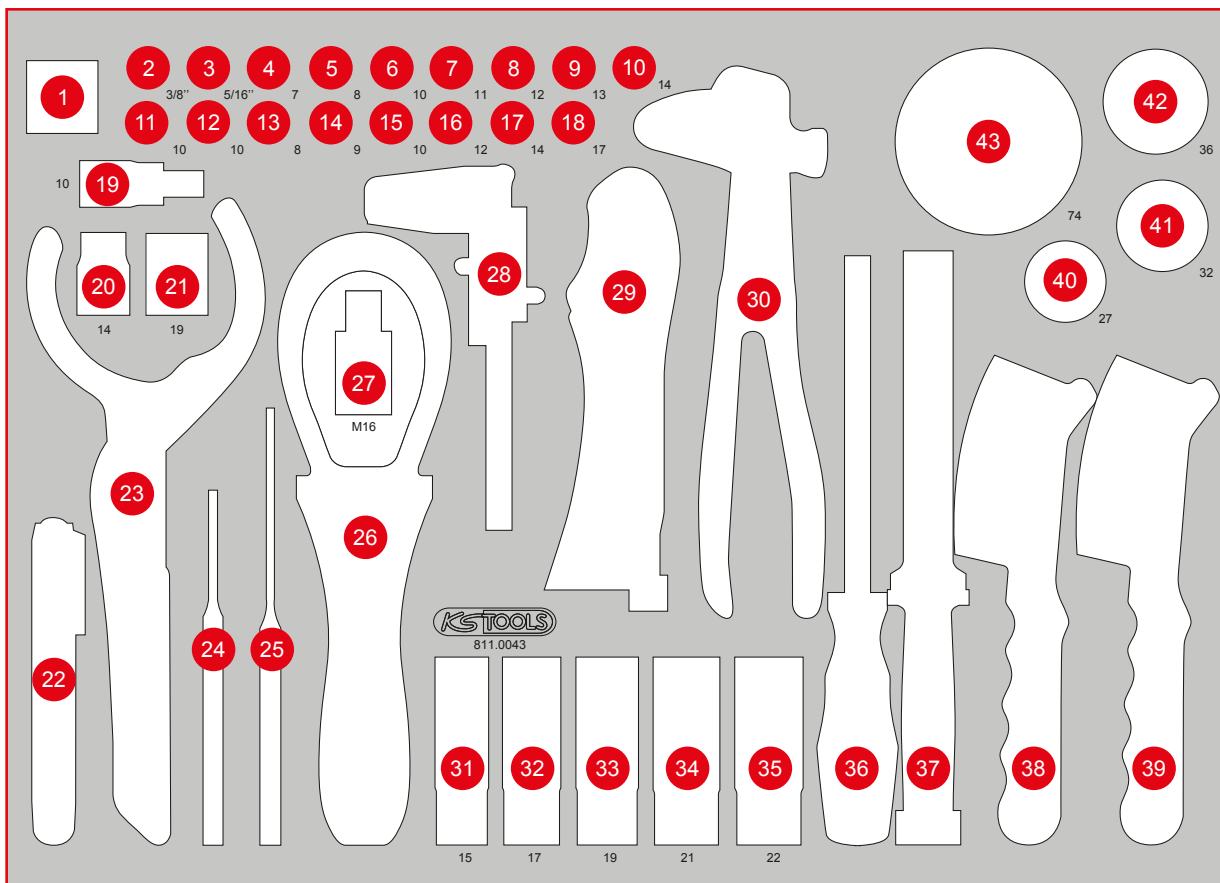

Pos.	Code	Description	pcs	Pos.	Code	Description	pcs	Pos.	Code	Description	pcs
21	150.2155	1/2" Brake calliper socket, pentagon, 19 mm	1	29	115.1175	Round jaw-American type, 175 mm	1	36	157.0960	Brake saddle file, extra narrow, 270 mm	1
22	150.2199	Brake fluid tester	1	30	150.2025	Wheel balance weight pliers, 250 mm	1	37	911.8132	Glass fibre chisel, 22 mm	1
23	150.9317	Oil filter pliers, 50-125 mm	1	31	515.0991	SlimPOWER 1/2"Alloy rim impact socket, 15 mm	1	38	201.2335	Steel wire brake saddle brush, 2-row, straight	1
24	156.0114	Pin punch octagonal shaft, mirror polished, Ø 5mm	1	32	515.0992	SlimPOWER 1/2"Alloy rim impact socket, 17mm	1	39	201.2340	Brass wire brake saddle brush, 2-row, curved	1
25	156.0122	Pin punch octagonal shaft, mirror polished, extra long, Ø 4mm	1	33	515.0993	SlimPOWER 1/2"Alloy rim impact socket, 19 mm	1	40	150.9217	3/8" Universal Oil filter band wrench, SW 27 mm	1
26	155.5005	Oil filter band wrench, Ø 65-105 mm	1	34	515.0994	SlimPOWER 1/2"Alloy rim impact socket, 21 mm	1	41	150.9218	3/8" Universal Oil filter band wrench, SW 32 mm	1
27	911.1348	1/2" Bit socket spline (XZN) tamperproof, M16, 55 mm	1	35	515.0995	SlimPOWER 1/2"Alloy rim impact socket, 22 mm	1	42	150.9219	3/8" Universal Oil filter band wrench, SW 36 mm	1
28	300.0535	Brake disk vernier calliper, 0-60 mm, 162 mm	1					43	150.9215	3/8" Oil filter wrench, 74,2mm, 14 grooves	1

P 10
P 15
P 20
P 25
P 30
P 35
P 40
P 45
Accessories Individual parts S XL L M