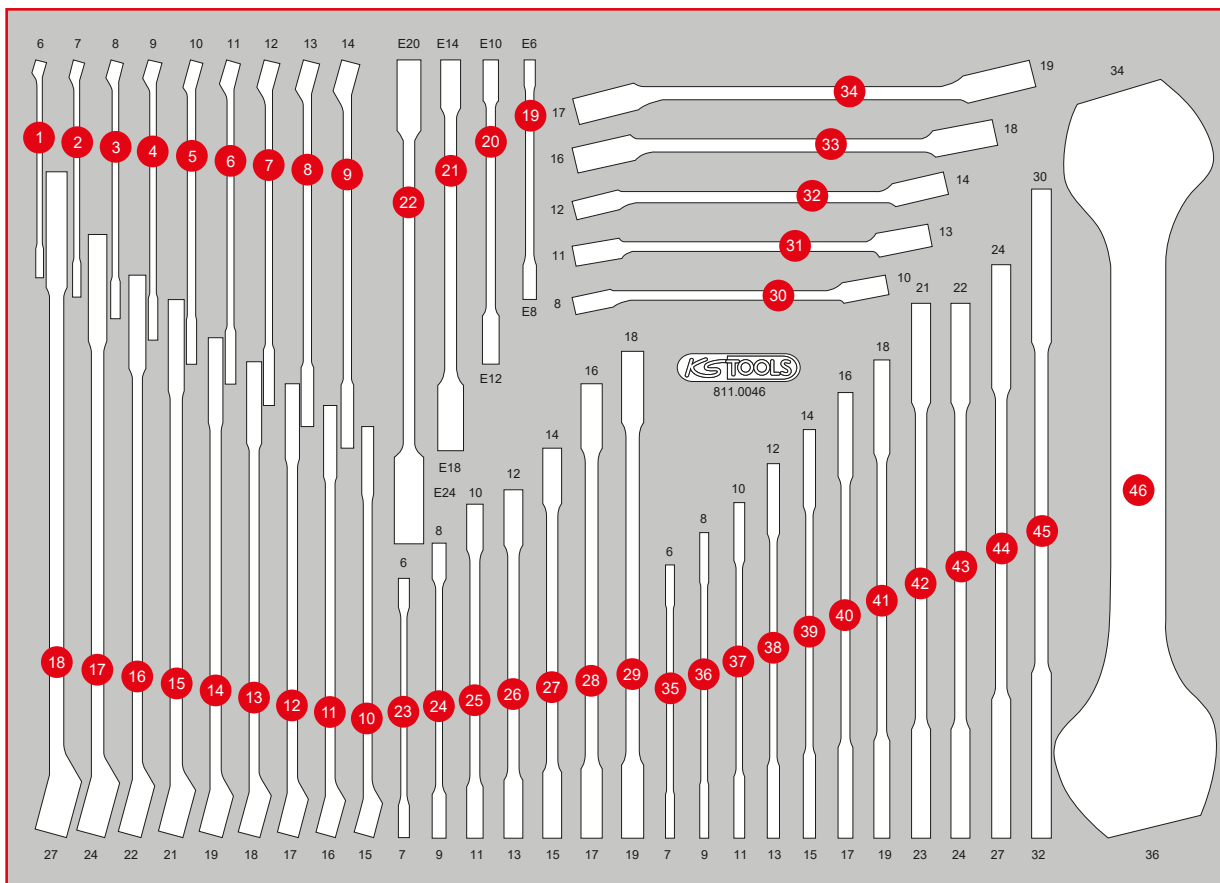

811.0046

M Screw spanner set

46
PCS

568 x 398

Pos.	Code	Description	pcs
1	517.0606	Combination spanners, offset, 6 mm	1
2	517.0607	Combination spanners, offset, 7 mm	1
3	517.0608	Combination spanners, offset, 8 mm	1
4	517.0609	Combination spanners, offset, 9 mm	1
5	517.0610	Combination spanners, offset, 10 mm	1
6	517.0611	Combination spanners, offset, 11 mm	1
7	517.0612	Combination spanners, offset, 12 mm	1
8	517.0613	Combination spanners, offset, 13 mm	1
9	517.0614	Combination spanners, offset, 14 mm	1

Pos.	Code	Description	pcs	Pos.	Code	Description	pcs	Pos.	Code	Description	pcs
25	920.0410	ULTIMATEplus Double ring ended spanner, 10 x 11 mm	1	30	517.0252	Open double ring spanner, offset, 8 x 10 mm	1	39	517.0709	Double open ended spanners, 14 x 15 mm	1
26	920.0412	ULTIMATEplus Double ring ended spanner, 12 x 13 mm	1	31	517.9244	Open double ring spanner, offset, 11 x 13 mm	1	40	517.0710	Double open ended spanners, 16 x 17 mm	1
27	920.0414	ULTIMATEplus Double ring ended spanner, 14 x 15 mm	1	32	517.0258	Open double ring spanner, offset, 12 x 14 mm	1	41	517.0712	Double open ended spanners, 18 x 19 mm	1
28	920.0416	ULTIMATEplus Double ring ended spanner, 16 x 17 mm	1	33	517.0263	Open double ring spanner, offset, 16 x 18 mm	1	42	517.0715	Double open ended spanners, 21 x 23 mm	1
29	920.0418	ULTIMATEplus Double ring ended spanner, 18 x 19 mm	1	34	517.0264	Open double ring spanner, offset, 17 x 19 mm	1	43	517.0736	Double open ended spanners, 22 x 24 mm	1
				35	517.0701	Double open ended spanners, 6 x 7 mm	1	44	517.0716	Double open ended spanners, 24 x 27 mm	1
				36	517.0702	Double open ended spanners, 8 x 9 mm	1	45	517.0718	Double open ended spanners, 30 x 32 mm	1
				37	517.0704	Double open ended spanners, 10 x 11 mm	1	46	517.0773	Double open ended spanners, 34 x 36 mm	1
				38	517.0707	Double open ended spanners, 12 x 13 mm	1				