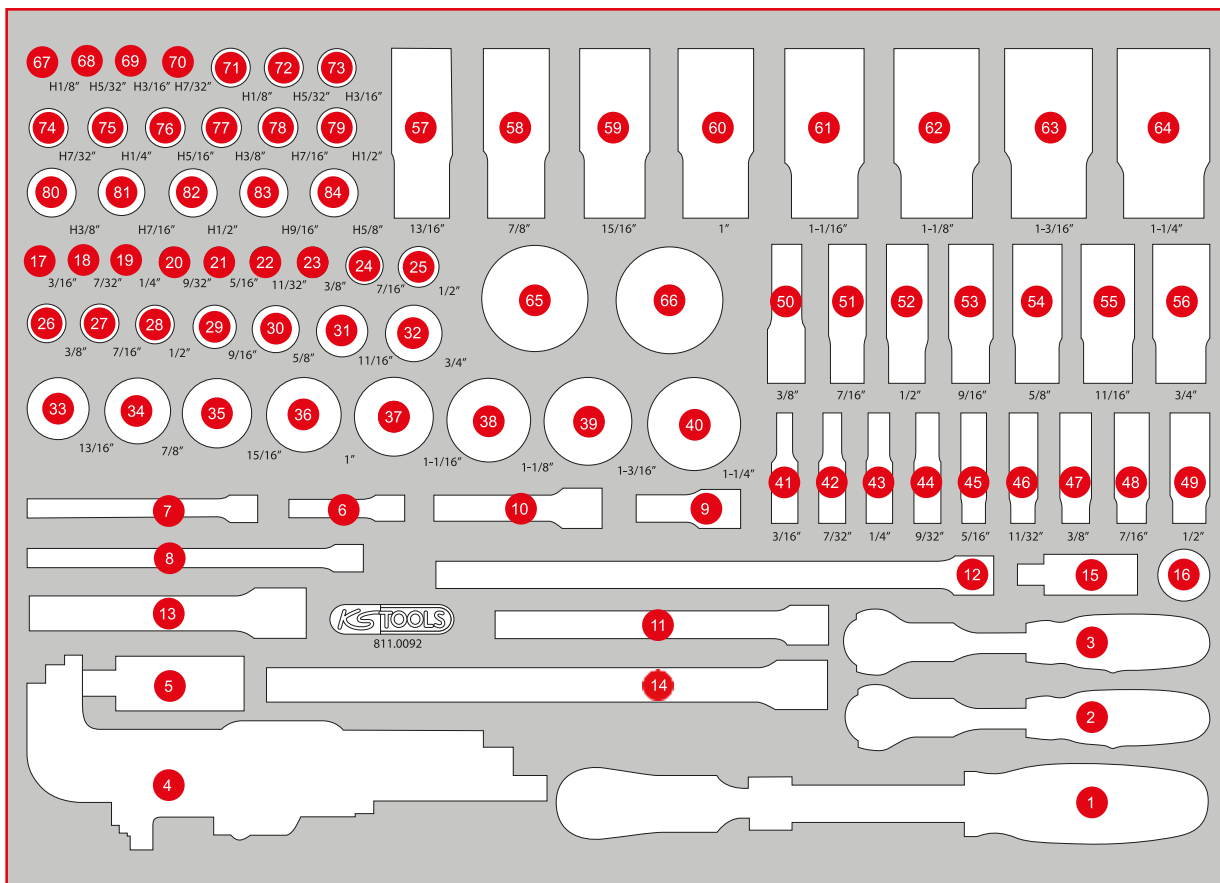

811.0092

M 1/4" + 3/8" + 1/2" Socket spanner set

92

568 x 398

Pos.	Code	Description	pcs	Pos.	Code	Description	pcs	Pos.	Code	Description	pcs
1	914.1220	1/2" SlimPOWER Telescopic reversible ratchet, 72 teeth	1	13	911.1202	1/2" Extensions, 125 mm	1	28	911.4000	3/8" 12 Point socket, 1/2"	1
2	914.3815	3/8" MODIFIX mini T-handle swivel head ratchet, 72 teeth, 0° + 90°	1	14	911.1203	1/2" Extensions, 250 mm	1	29	911.4001	3/8" 12 Point socket, 9/16"	1
3	914.1405	1/4" MODIFIX mini T-handle swivel head ratchet, 72 teeth	1	15	911.3850	3/8" Universal joint	1	30	911.4003	3/8" 12 Point socket, 5/8"	1
4	151.4520	KBall ended hexagon key wrench set, extra long, 9 pcs, imperial	9	16	911.3826	3/8" Sliding / reducing adaptor, 1/2"F x 3/8"M	1	31	911.4004	3/8" 12 Point socket, 11/16"	1
5	911.1250	1/2" Universal joint	1	17	917.1474	1/4" 12 Point socket, 3/16"	1	32	911.4005	3/8" 12 Point socket, 3/4"	1
6	911.1423	1/4" Extension with hexagon drive, 50 mm	1	18	917.1475	1/4" 12 Point socket, 7/32"	1	33	917.1380	1/2" 12 Point socket, 13/16"	1
7	911.1424	1/4" Extension with hexagon drive, 100 mm	1	19	917.1476	1/4" 12 Point socket, 1/4"	1	34	917.1381	1/2" 12 Point socket, 7/8"	1
8	911.1451	1/4" Extension with hexagon drive, 150 mm	1	20	917.1477	1/4" 12 Point socket, 9/32"	1	35	917.1382	1/2" 12 Point socket, 15/16"	1
9	911.3852	3/8" Extension with knurling, 45 mm	1	21	917.1478	1/4" 12 Point socket, 5/16"	1	36	917.1383	1/2" 12 Point socket, 1"	1
10	911.3801	3/8" Extension with knurling, 75 mm	1	22	917.1479	1/4" 12 Point socket, 11/32"	1	37	917.1384	1/2" 12 Point socket, 1.1/16"	1
11	911.3802	3/8" Extension with knurling, 150 mm	1	23	917.1480	1/4" 12 Point socket, 3/8"	1	38	917.1385	1/2" 12 Point socket, 1.1/8"	1
12	911.3803	3/8" Extension with knurling, 250 mm	1	24	917.1481	1/4" 12 Point socket, 7/16"	1	39	917.1386	1/2" 12 Point socket, 1.3/16"	1
				25	917.1482	1/4" 12 Point socket, 1/2"	1	40	917.1387	1/2" 12 Point socket, 1.1/4"	1
				26	917.3851	3/8" 12 Point socket, 3/8"	1	41	917.1565	1/4" 12 Point socket deep 3/16"	1
				27	917.3852	3/8" 12 Point socket, 7/16"	1	42	917.1566	1/4" 12 Point socket deep 7/32"	1