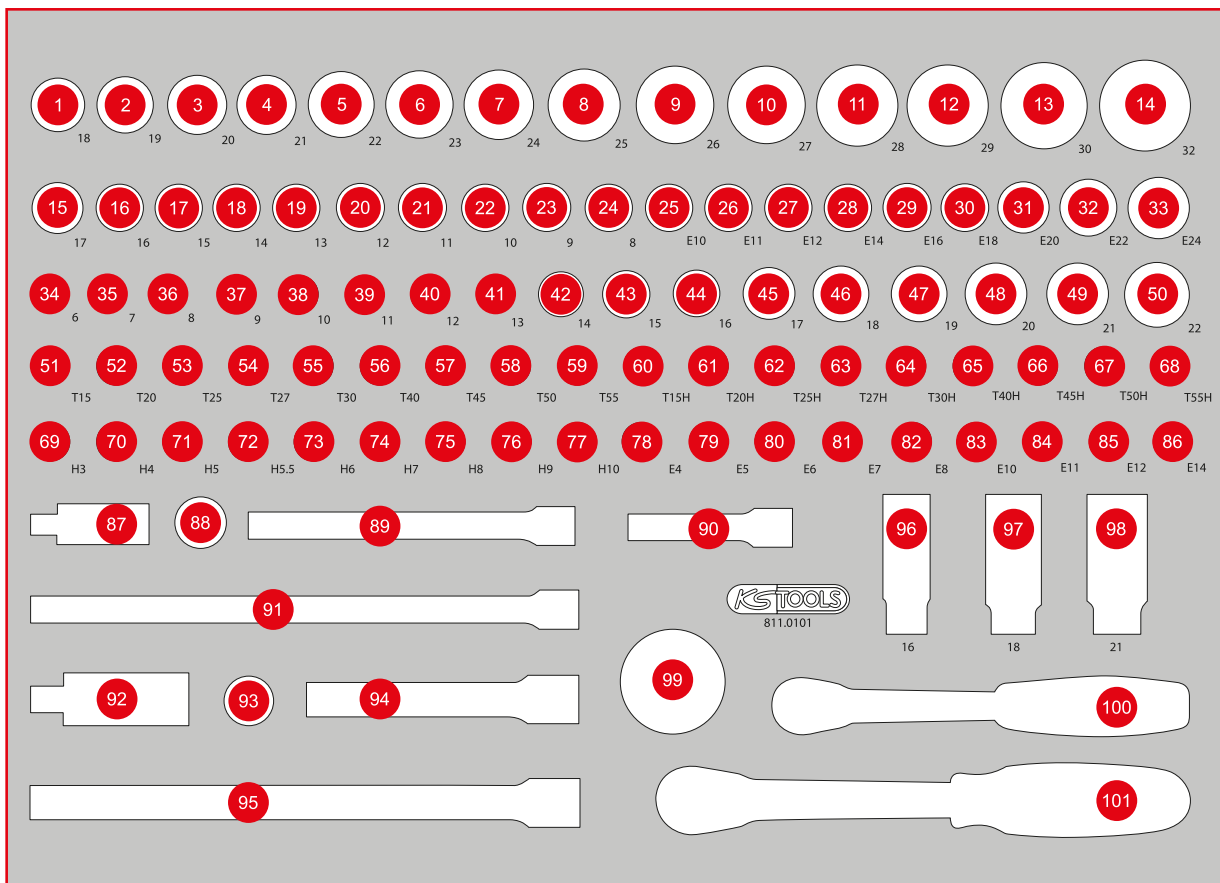

811.0101

M 3/8" + 1/2" Socket spanner set

1PCS
101

568 x 398

Pos.	Code	Description	pcs	Pos.	Code	Description	pcs	Pos.	Code	Description	pcs
1	917.1218	1/2" Hexagonal socket, 18 mm	1	20	917.1212	1/2" Hexagonal socket, 12 mm	1	39	917.3811	3/8" Hexagonal socket, 11 mm	1
2	917.1219	1/2" Hexagonal socket, 19 mm	1	21	917.1211	1/2" Hexagonal socket, 11 mm	1	40	917.3812	3/8" Hexagonal socket, 12 mm	1
3	917.1220	1/2" Hexagonal socket, 20 mm	1	22	917.1210	1/2" Hexagonal socket, 10 mm	1	41	917.3813	3/8" Hexagonal socket, 13 mm	1
4	917.1221	1/2" Hexagonal socket, 21 mm	1	23	917.1341	1/2" Hexagonal socket, 9 mm	1	42	917.3814	3/8" Hexagonal socket, 14 mm	1
5	917.1222	1/2" Hexagonal socket, 22 mm	1	24	917.1340	1/2" Hexagonal socket, 8 mm	1	43	917.3815	3/8" Hexagonal socket, 15 mm	1
6	917.1223	1/2" Hexagonal socket, 23 mm	1	25	911.4333	1/2" Torx E Socket, E10	1	44	917.3816	3/8" Hexagonal socket, 16 mm	1
7	917.1224	1/2" Hexagonal socket, 24 mm	1	26	911.4334	1/2" Torx E Socket, E11	1	45	917.3817	3/8" Hexagonal socket, 17 mm	1
8	917.1342	1/2" Hexagonal socket, 25 mm	1	27	911.4335	1/2" Torx E Socket, E12	1	46	917.3818	3/8" Hexagonal socket, 18 mm	1
9	917.1343	1/2" Hexagonal socket, 26 mm	1	28	911.4336	1/2" Torx E Socket, E14	1	47	917.3819	3/8" Hexagonal socket, 19 mm	1
10	917.1227	1/2" Hexagonal socket, 27 mm	1	29	911.4322	1/2" Torx E Socket, E16	1	48	917.3820	3/8" Hexagonal socket, 20 mm	1
11	917.1344	1/2" Hexagonal socket, 28 mm	1	30	911.4323	1/2" Torx E Socket, E18	1	49	917.3821	3/8" Hexagonal socket, 21 mm	1
12	917.1345	1/2" Hexagonal socket, 29 mm	1	31	911.4324	1/2" Torx E Socket, E20	1	50	917.3822	3/8" Hexagonal socket, 22 mm	1
13	917.1230	1/2" Hexagonal socket, 30 mm	1	32	911.4325	1/2" Torx E Socket, E22	1	51	911.3869	3/8" Bit socket Torx, T15	1
14	917.1232	1/2" Hexagonal socket, 32 mm	1	33	911.4326	1/2" Torx E Socket, E24	1	52	911.3870	3/8" Bit socket Torx, T20	1
15	917.1217	1/2" Hexagonal socket, 17 mm	1	34	917.3806	3/8" Hexagonal socket, 6 mm	1	53	911.3871	3/8" Bit socket Torx, T25	1
16	917.1216	1/2" Hexagonal socket, 16 mm	1	35	917.3807	3/8" Hexagonal socket, 7 mm	1	54	911.3872	3/8" Bit socket Torx, T27	1
17	917.1215	1/2" Hexagonal socket, 15 mm	1	36	917.3808	3/8" Hexagonal socket, 8 mm	1	55	911.3873	3/8" Bit socket Torx, T30	1
18	917.1214	1/2" Hexagonal socket, 14 mm	1	37	917.3809	3/8" Hexagonal socket, 9 mm	1	56	911.3874	3/8" Bit socket Torx, T40	1
19	917.1213	1/2" Hexagonal socket, 13 mm	1	38	917.3810	3/8" Hexagonal socket, 10 mm	1	57	911.3885	3/8" Bit socket Torx, T45	1