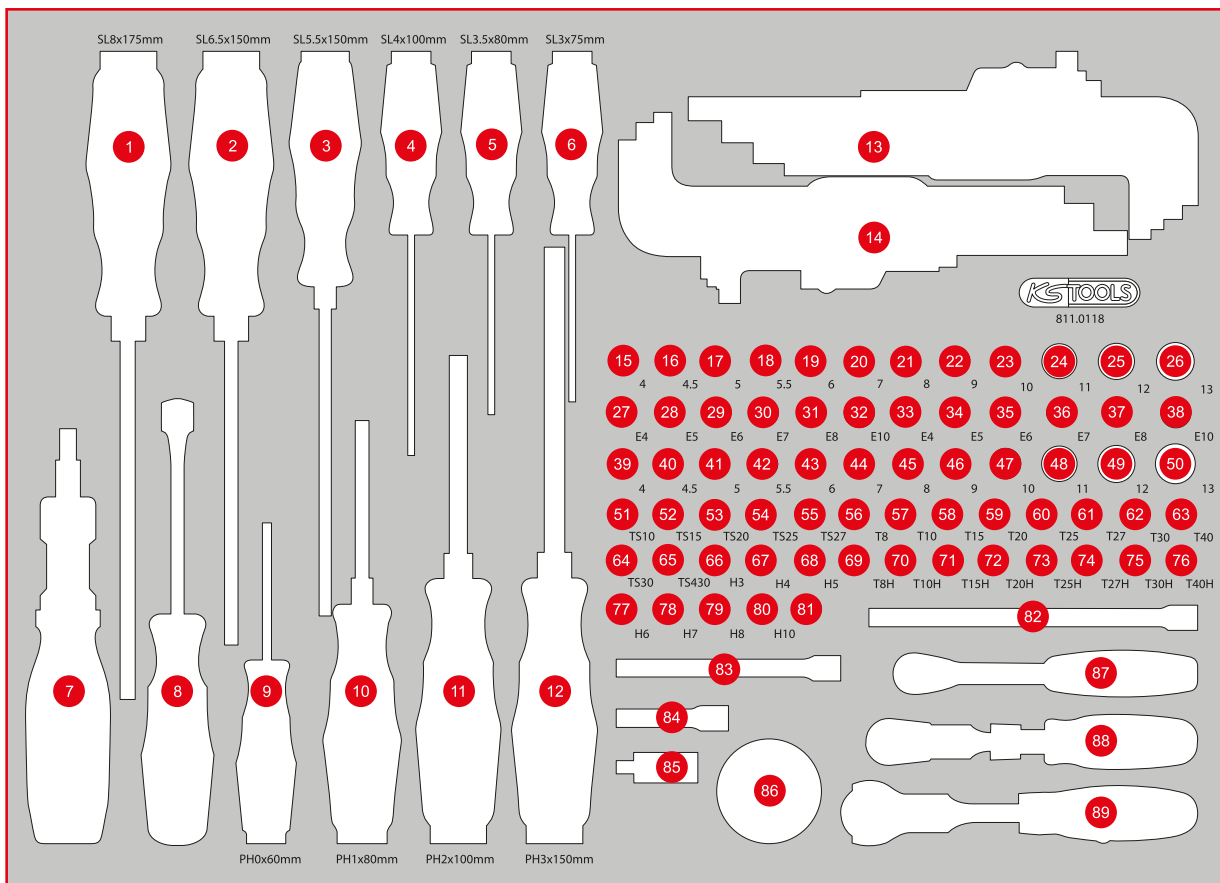

M 1/4" socket spanner and screwdriver set

105

568 x 398

Pos.	Code	Description	pcs	Pos.	Code	Description	pcs	Pos.	Code	Description	pcs
1	159.1011	ERGOTORQUEplus screwdriver for slotted screws, 8 mm, 315 mm long	1	13	151.4420	Ball ended hexagon key wrench set, extra long, 9 pcs	9	30	917.2404	1/4" Torx E Socket, deep, E7	1
2	159.1009	ERGOTORQUEplus screwdriver for slotted screws, 6,5 mm, 255 mm long	1	14	151.4530	Ball ended Torx key wrench set, extra long and bent 108°, 9 pcs	9	31	917.2405	1/4" Torx E Socket, deep, E8	1
3	159.1006	ERGOTORQUEplus screwdriver for slotted screws, 5,5 mm, 230 mm long	1	15	917.1525	1/4" Hexagonal socket, deep, 4mm	1	32	917.2406	1/4" Torx E Socket, deep, E10	1
4	159.1004	ERGOTORQUEplus screwdriver for slotted screws, 4 mm, 180 mm long	1	16	917.1526	1/4" Hexagonal socket, deep, 4,5 mm	1	33	911.4313	1/4" Torx E Socket, E4	1
5	159.1112	ERGOTORQUEplus screwdriver for slotted screws, 3,5 mm, 180 mm long	1	17	917.1527	1/4" Hexagonal socket, deep, 5 mm	1	34	911.4314	1/4" Torx E Socket, E5	1
6	159.1002	ERGOTORQUEplus screwdriver for slotted screws, 3 mm, 155 mm long	1	18	917.1528	1/4" Hexagonal socket, deep, 5,5 mm	1	35	911.4315	1/4" Torx E Socket, E6	1
7	911.2470	1/4" Ratchet bit screwdriver, 190mm	1	19	917.1426	1/4" Hexagonal socket, deep, 6 mm	1	36	911.4316	1/4" Torx E Socket, E7	1
8	911.8101	Pry bar, 11x115mm	1	20	917.1427	1/4" Hexagonal socket, deep, 7 mm	1	37	911.4317	1/4" Torx E Socket, E8	1
9	159.1027	ERGOTORQUEplus screwdriver for screws PH, PH0, 155mm	1	21	917.1428	1/4" Hexagonal socket, deep, 8 mm	1	38	911.4332	1/4" Torx E Socket, E10	1
10	159.1020	ERGOTORQUEplus screwdriver for screws, PH1, 180 mm	1	22	917.1429	1/4" Hexagonal socket, deep, 9 mm	1	39	917.1404	1/4" Hexagonal socket, 4,5 mm	1
11	159.1022	ERGOTORQUEplus screwdriver for screws PH, PH2, 230mm	1	23	917.1430	1/4" Hexagonal socket, deep, 10 mm	1	40	917.14045	1/4" Hexagonal socket, 4,5 mm	1
12	159.1024	ERGOTORQUEplus screwdriver for screws PH, PH3, 265mm	1	24	917.1431	1/4" Hexagonal socket, deep, 11 mm	1	41	917.1405	1/4" Hexagonal socket, 5 mm	1
				25	917.1432	1/4" Hexagonal socket, deep, 12 mm	1	42	917.14055	1/4" Hexagonal socket, 5,5 mm	1
				26	917.1433	1/4" Hexagonal socket, deep, 13 mm	1	43	917.1406	1/4" Hexagonal socket, 6 mm	1
				27	917.2401	1/4" Torx E Socket, deep, E4	1	44	917.1407	1/4" Hexagonal socket, 7 mm	1
				28	917.2402	1/4" Torx E Socket, deep, E5	1	45	917.1408	1/4" Hexagonal socket, 8 mm	1
				29	917.2403	1/4" Torx E Socket, deep, E6	1	46	917.1409	1/4" Hexagonal socket, 9 mm	1
								47	917.1410	1/4" Hexagonal socket, 10 mm	1
								48	917.1411	1/4" Hexagonal socket, 11 mm	1