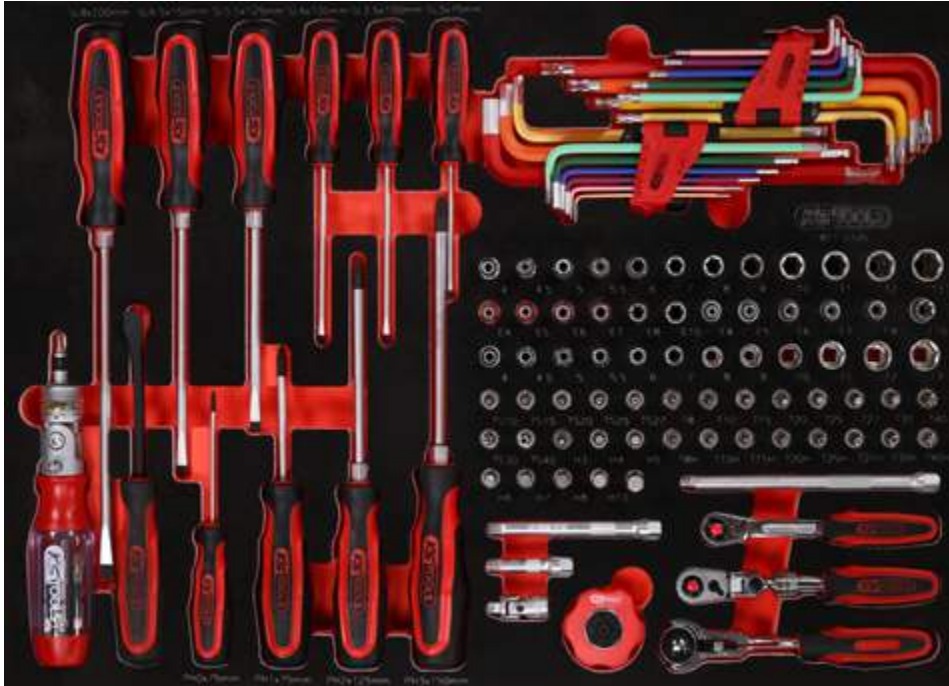

M 1/4" socket spanner and screwdriver set

105

568 x 398

Pos.	Code	Description	pcs	Pos.	Code	Description	pcs	Pos.	Code	Description	pcs
1	159.1011	ERGOTORQUEplus screwdriver for slotted screws, 8 mm, 315 mm long	1	13	151.4420	Ball ended hexagon key wrench set, extra long, 9 pcs	9	30	917.2404	1/4" Torx E Socket, deep, E7	1
2	159.1009	ERGOTORQUEplus screwdriver for slotted screws, 6,5 mm, 255 mm long	1	14	151.4530	Ball ended Torx key wrench set, extra long and bent 108°, 9 pcs	9	31	917.2405	1/4" Torx E Socket, deep, E8	1
3	159.1006	ERGOTORQUEplus screwdriver for slotted screws, 5,5 mm, 230 mm long	1	15	917.1525	1/4" Hexagonal socket, deep, 4mm	1	32	917.2406	1/4" Torx E Socket, deep, E10	1
4	159.1004	ERGOTORQUEplus screwdriver for slotted screws, 4 mm, 180 mm long	1	16	917.1526	1/4" Hexagonal socket, deep, 4,5 mm	1	33	911.4313	1/4" Torx E Socket, E4	1
5	159.1112	ERGOTORQUEplus screwdriver for slotted screws, 3,5 mm, 180 mm long	1	17	917.1527	1/4" Hexagonal socket, deep, 5 mm	1	34	911.4314	1/4" Torx E Socket, E5	1
6	159.1002	ERGOTORQUEplus screwdriver for slotted screws, 3 mm, 155 mm long	1	18	917.1528	1/4" Hexagonal socket, deep, 5,5 mm	1	35	911.4315	1/4" Torx E Socket, E6	1
7	911.2470	1/4" Ratchet bit screwdriver, 190mm	1	19	917.1426	1/4" Hexagonal socket, deep, 6 mm	1	36	911.4316	1/4" Torx E Socket, E7	1
8	911.8101	Pry bar, 11x115mm	1	20	917.1427	1/4" Hexagonal socket, deep, 7 mm	1	37	911.4317	1/4" Torx E Socket, E8	1
9	159.1027	ERGOTORQUEplus screwdriver for screws PH, PH0, 155mm	1	21	917.1428	1/4" Hexagonal socket, deep, 8 mm	1	38	911.4332	1/4" Torx E Socket, E10	1
10	159.1020	ERGOTORQUEplus screwdriver for screws, PH1, 180 mm	1	22	917.1429	1/4" Hexagonal socket, deep, 9 mm	1	39	917.1404	1/4" Hexagonal socket, 4,5 mm	1
11	159.1022	ERGOTORQUEplus screwdriver for screws PH, PH2, 230mm	1	23	917.1430	1/4" Hexagonal socket, deep, 10 mm	1	40	917.14045	1/4" Hexagonal socket, 4,5 mm	1
12	159.1024	ERGOTORQUEplus screwdriver for screws PH, PH3, 265mm	1	24	917.1431	1/4" Hexagonal socket, deep, 11 mm	1	41	917.1405	1/4" Hexagonal socket, 5 mm	1
				25	917.1432	1/4" Hexagonal socket, deep, 12 mm	1	42	917.14055	1/4" Hexagonal socket, 5,5 mm	1
				26	917.1433	1/4" Hexagonal socket, deep, 13 mm	1	43	917.1406	1/4" Hexagonal socket, 6 mm	1
				27	917.2401	1/4" Torx E Socket, deep, E4	1	44	917.1407	1/4" Hexagonal socket, 7 mm	1
				28	917.2402	1/4" Torx E Socket, deep, E5	1	45	917.1408	1/4" Hexagonal socket, 8 mm	1
				29	917.2403	1/4" Torx E Socket, deep, E6	1	46	917.1409	1/4" Hexagonal socket, 9 mm	1
								47	917.1410	1/4" Hexagonal socket, 10 mm	1
								48	917.1411	1/4" Hexagonal socket, 11 mm	1