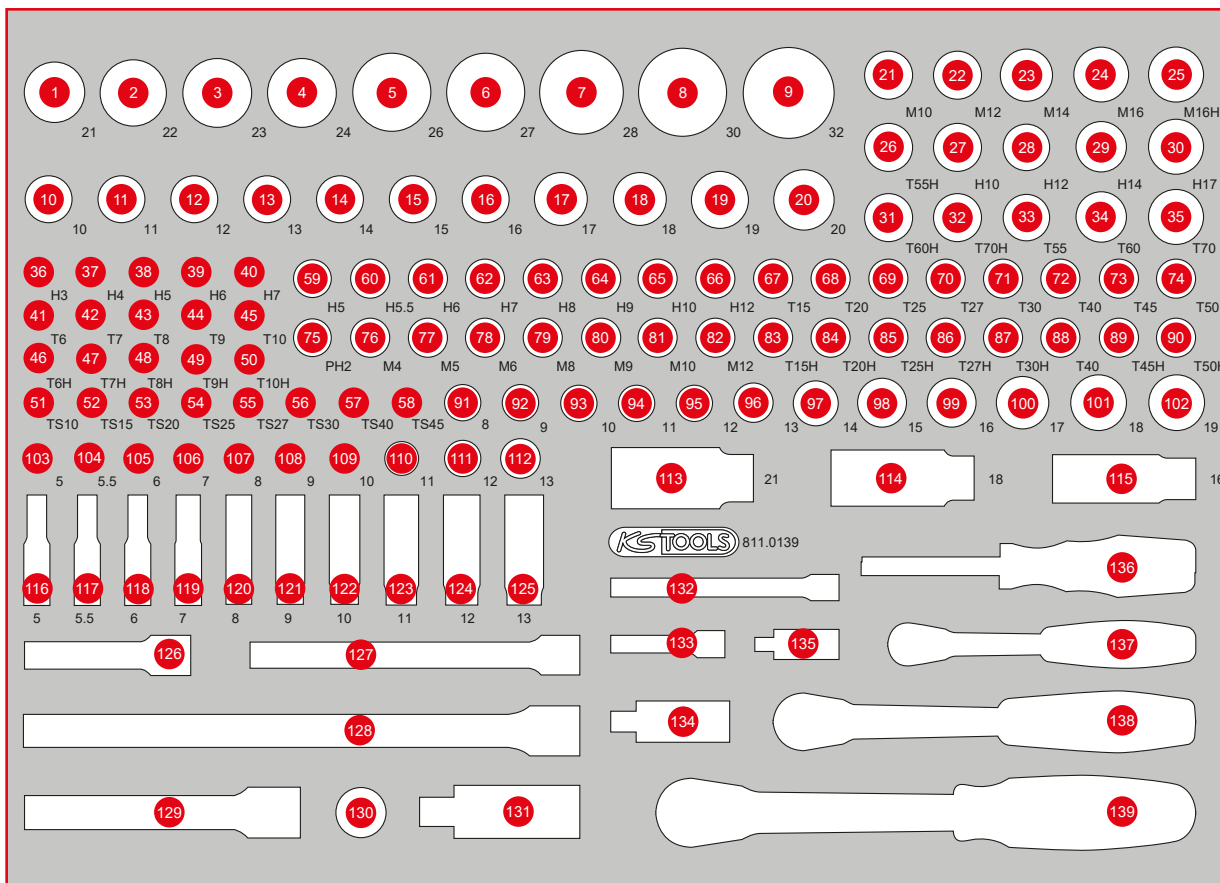

Pos.	Code	Description	pcs	Pos.	Code	Description	pcs	Pos.	Code	Description	pcs
72	911.3874	3/8" Bit socket Torx, T40	1	96	917.3813	3/8" Hexagonal socket, 13 mm	1	120	917.1428	1/4" Hexagonal socket, deep, 8 mm	1
73	911.3885	3/8" Bit socket Torx, T45	1	97	917.3814	3/8" Hexagonal socket, 14 mm	1	121	917.1429	1/4" Hexagonal socket, deep, 9 mm	1
74	911.3884	3/8" Bit socket Torx, T50	1	98	917.3815	3/8" Hexagonal socket, 15 mm	1	122	917.1430	1/4" Hexagonal socket, deep, 10 mm	1
75	911.3876	3/8" Bit socket, PH2	1	99	917.3816	3/8" Hexagonal socket, 16 mm	1	123	917.1431	1/4" Hexagonal socket, deep, 11 mm	1
76	911.3918	3/8" Bit socket spline (XZN), M4	1	100	917.3817	3/8" Hexagonal socket, 17 mm	1	124	917.1432	1/4" Hexagonal socket, deep, 12 mm	1
77	911.3915	3/8" Bit socket spline (XZN), M5	1	101	917.3818	3/8" Hexagonal socket, 18 mm	1	125	917.1433	1/4" Hexagonal socket, deep, 13 mm	1
78	911.3916	3/8" Bit socket spline (XZN), M6	1	102	917.3819	3/8" Hexagonal socket, 19 mm	1	126	911.3801	3/8" Extension with knurling, 75 mm	1
79	911.3917	3/8" Bit socket spline (XZN), M8	1	103	917.1405	1/4" Hexagonal socket, 5 mm	1	127	911.3802	3/8" Extension with knurling, 150 mm	1
80	917.3901	3/8" Bit socket spline (XZN), M9	1	104	917.14055	1/4" Hexagonal socket, 5.5 mm	1	128	911.1203	1/2" Extensions, 250 mm	1
81	911.3920	3/8" Bit socket spline (XZN), M10	1	105	917.1406	1/4" Hexagonal socket, 6 mm	1	129	911.1202	1/2" Extensions, 125 mm	1
82	917.3903	3/8" Bit socket spline (XZN), M12	1	106	917.1407	1/4" Hexagonal socket, 7 mm	1	130	911.1207	3/8" Sliding adaptor, 3/8" F x 1/2" M	1
83	911.3961	3/8" Bit socket Torx tamperproof, TB15	1	107	917.1408	1/4" Hexagonal socket, 8 mm	1	131	911.1250	1/2" Universal joint	1
84	911.3962	3/8" Bit socket Torx tamperproof, TB20	1	108	917.1409	1/4" Hexagonal socket, 9 mm	1	132	911.1424	1/4" Extension with hexagon drive, 100 mm	1
85	911.3963	3/8" Bit socket Torx tamperproof, TB25	1	109	917.1410	1/4" Hexagonal socket, 10 mm	1	133	911.1423	1/4" Extension with hexagon drive, 50 mm	1
86	911.3964	3/8" Bit socket Torx tamperproof, TB27	1	110	917.1411	1/4" Hexagonal socket, 11 mm	1	134	911.3850	3/8" Universal joint	1
87	911.3965	3/8" Bit socket Torx tamperproof, TB30	1	111	917.1412	1/4" Hexagonal socket, 12 mm	1	135	911.1450	1/4" Universal joint	1
88	911.3966	3/8" Bit socket Torx tamperproof, TB40	1	112	917.1413	1/4" Hexagonal socket, 13 mm	1	136	911.1434	1/4" Square drive screwdriver, 150 mm	1
89	911.3967	3/8" Bit socket Torx tamperproof, TB45	1	113	911.3805	3/8" Spark plug socket, 21 mm	1	137	920.1490	1/4" SlimPOWER Reversible ratchet, 72 teeth	1
90	911.3968	3/8" Bit socket Torx tamperproof, TB50	1	114	911.3823	3/8" Spark plug socket, 18 mm	1	138	920.3890	3/8" SlimPOWER Reversible ratchet, 72 teeth	1
91	917.3808	3/8" Hexagonal socket, 8 mm	1	115	911.3804	3/8" Spark plug socket, 16 mm	1	139	920.1290	1/2" SlimPOWER Reversible ratchet, 72 teeth	1
92	917.3809	3/8" Hexagonal socket, 9 mm	1	116	917.1527	1/4" Hexagonal socket, deep, 5mm	1				
93	917.3810	3/8" Hexagonal socket, 10 mm	1	117	917.1528	1/4" Hexagonal socket, deep, 5.5 mm	1				
94	917.3811	3/8" Hexagonal socket, 11 mm	1	118	917.1426	1/4" Hexagonal socket, deep, 6 mm	1				
95	917.3812	3/8" Hexagonal socket, 12 mm	1	119	917.1427	1/4" Hexagonal socket, deep, 7 mm	1