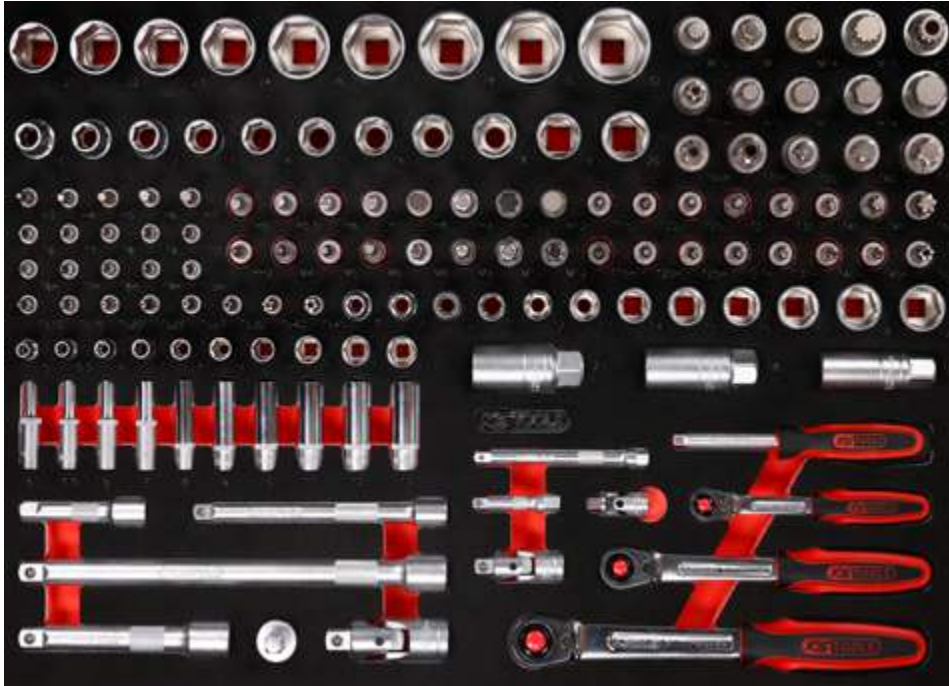

M 1/4" + 3/8" + 1/2" Socket spanner set

1PCS
139

568 x 398

Pos.	Code	Description	pcs
1	917.1221	1/2" Hexagonal socket, 21 mm	1
2	917.1222	1/2" Hexagonal socket, 22 mm	1
3	917.1223	1/2" Hexagonal socket, 23 mm	1
4	917.1224	1/2" Hexagonal socket, 24 mm	1
5	917.1343	1/2" Hexagonal socket, 26 mm	1
6	917.1227	1/2" Hexagonal socket, 27 mm	1
7	917.1344	1/2" Hexagonal socket, 28 mm	1
8	917.1230	1/2" Hexagonal socket, 30 mm	1
9	917.1232	1/2" Hexagonal socket, 32 mm	1
10	917.1210	1/2" Hexagonal socket, 10 mm	1
11	917.1211	1/2" Hexagonal socket, 11 mm	1
12	917.1212	1/2" Hexagonal socket, 12 mm	1
13	917.1213	1/2" Hexagonal socket, 13 mm	1
14	917.1214	1/2" Hexagonal socket, 14 mm	1
15	917.1215	1/2" Hexagonal socket, 15 mm	1
16	917.1216	1/2" Hexagonal socket, 16 mm	1
17	917.1217	1/2" Hexagonal socket, 17 mm	1
18	917.1218	1/2" Hexagonal socket, 18 mm	1
19	917.1219	1/2" Hexagonal socket, 19 mm	1
20	917.1220	1/2" Hexagonal socket, 20 mm	1
21	911.1343	1/2" Bit socket spline (XZN), M10, 55 mm	1
22	911.1344	1/2" Bit socket spline (XZN), M12, 55 mm	1
23	911.1345	1/2" Bit socket spline (XZN), M14, 55 mm	1
24	911.1346	1/2" Bit socket spline (XZN), M16, 55 mm	1