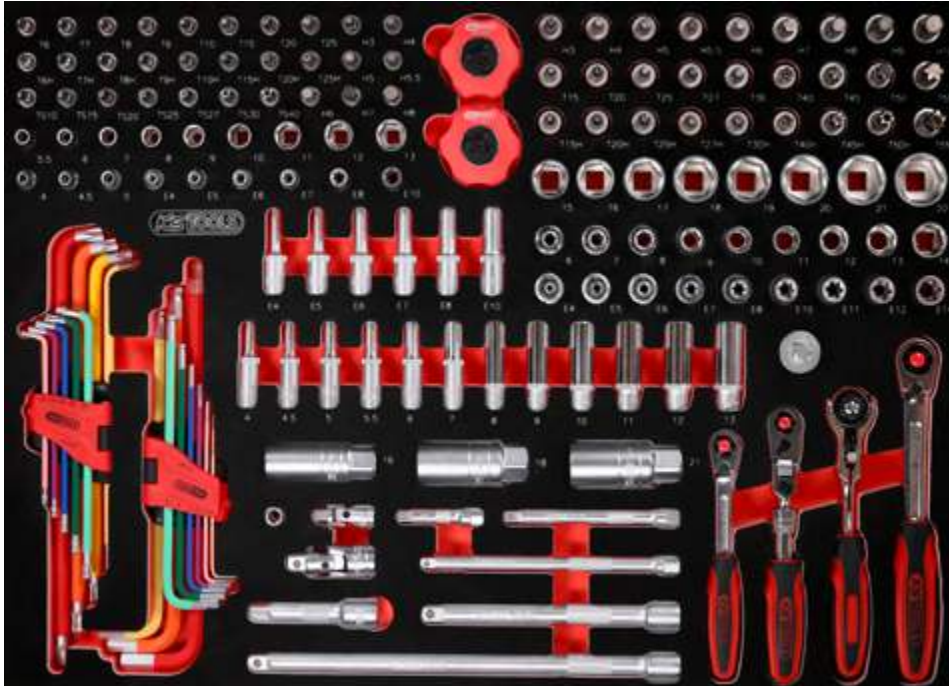

M 1/4" + 3/8" socket spanner set

1PCS
156

568 x 398

Pos.	Code	Description	pcs	Pos.	Code	Description	pcs	Pos.	Code	Description	pcs
1	920.3890	3/8" SlimPOWER Reversible ratchet, 72 teeth	1	22	917.1527	1/4" Hexagonal socket, deep, 5 mm	1	46	917.1410	1/4" Hexagonal socket, 10 mm	1
2	914.1405	1/4" MODIFIX mini T-handle swivel head ratchet, 72 teeth	1	23	917.1528	1/4" Hexagonal socket, deep, 5,5 mm	1	47	917.1411	1/4" Hexagonal socket, 11 mm	1
3	914.1420	1/4" SlimPOWER telescopic-joint reversible ratchet, 72 teeth	1	24	917.1426	1/4" Hexagonal socket, deep, 6 mm	1	48	917.1412	1/4" Hexagonal socket, 12 mm	1
4	920.1490	1/4" SlimPOWER Reversible ratchet, 72 teeth	1	25	917.1427	1/4" Hexagonal socket, deep, 7 mm	1	49	917.1413	1/4" Hexagonal socket, 13 mm	1
5	911.1423	1/4" Extension with hexagon drive, 50 mm	1	26	917.1428	1/4" Hexagonal socket, deep, 8 mm	1	50	911.4313	1/4" Torx E Socket, E4	1
6	911.1424	1/4" Extension with hexagon drive, 100 mm	1	27	917.1429	1/4" Hexagonal socket, deep, 9 mm	1	51	911.4314	1/4" Torx E Socket, E5	1
7	911.1451	1/4" Extension with hexagon drive, 150 mm	1	28	917.1430	1/4" Hexagonal socket, deep, 10 mm	1	52	911.4315	1/4" Torx E Socket, E6	1
8	911.3801	3/8" Extension with knurling, 75 mm	1	29	917.1431	1/4" Hexagonal socket, deep, 11 mm	1	53	911.4316	1/4" Torx E Socket, E7	1
9	911.3802	3/8" Extension with knurling, 150 mm	1	30	917.1432	1/4" Hexagonal socket, deep, 12 mm	1	54	911.4317	1/4" Torx E Socket, E8	1
10	911.3803	3/8" Extension with knurling, 250 mm	1	31	917.1433	1/4" Hexagonal socket, deep, 13 mm	1	55	911.4332	1/4" Torx E Socket, E10	1
11	911.1450	1/4" Universal joint	1	32	917.2401	1/4" Torx E Socket, deep, E4	1	56	911.4407	1/4" Bit socket Torx, T6	1
12	911.3850	3/8" Universal joint	1	33	917.2402	1/4" Torx E Socket, deep, E5	1	57	911.4362	1/4" Bit socket Torx, T7	1
13	911.0101	1/4" socket with magnet	1	34	917.2403	1/4" Torx E Socket, deep, E6	1	58	911.1448	1/4" Bit socket Torx, T8	1
14	911.3804	3/8" Spark plug socket, 16 mm	1	35	917.2404	1/4" Torx E Socket, deep, E7	1	59	911.1478	1/4" Bit socket Torx, T9	1
15	911.3823	3/8" Spark plug socket, 18 mm	1	36	917.2405	1/4" Torx E Socket, deep, E8	1	60	911.1442	1/4" Bit socket Torx, T10	1
16	911.3805	3/8" Spark plug socket, 21 mm	1	37	917.2406	1/4" Torx E Socket, deep, E10	1	61	911.1443	1/4" Bit socket Torx, T15	1
17	911.3826	3/8" Sliding / reducing adaptor, 1/2" F x 3/8" M	1	38	917.1404	1/4" Hexagonal socket, 4 mm	1	62	911.1444	1/4" Bit socket Torx, T20	1
18	151.4530	Ball ended Torx key wrench set, extra long and bent 108°, 9 pcs	9	39	917.14045	1/4" Hexagonal socket, 4,5 mm	1	63	911.1445	1/4" Bit socket Torx, T25	1
19	151.4420	Ball ended hexagon key wrench set, extra long, 9 pcs	9	40	917.1405	1/4" Hexagonal socket, 5 mm	1	64	917.1456	1/4" Bit socket Torx tamperproof, TB6	1
20	917.1525	1/4" Hexagonal socket, deep, 4 mm	1	41	917.14055	1/4" Hexagonal socket, 5,5 mm	1	65	917.1457	1/4" Bit socket Torx tamperproof, TB7	1
21	917.1526	1/4" Hexagonal socket, deep, 4,5 mm	1	42	917.1406	1/4" Hexagonal socket, 6 mm	1	66	911.1461	1/4" Bit socket Torx tamperproof, TB8	1
				43	917.1407	1/4" Hexagonal socket, 7 mm	1	67	911.1485	1/4" Bit socket Torx tamperproof, TB9	1
				44	917.1408	1/4" Hexagonal socket, 8 mm	1	68	911.1462	1/4" Bit socket Torx tamperproof, TB10	1
				45	917.1409	1/4" Hexagonal socket, 9 mm	1	69	911.1463	1/4" Bit socket Torx tamperproof, TB15	1