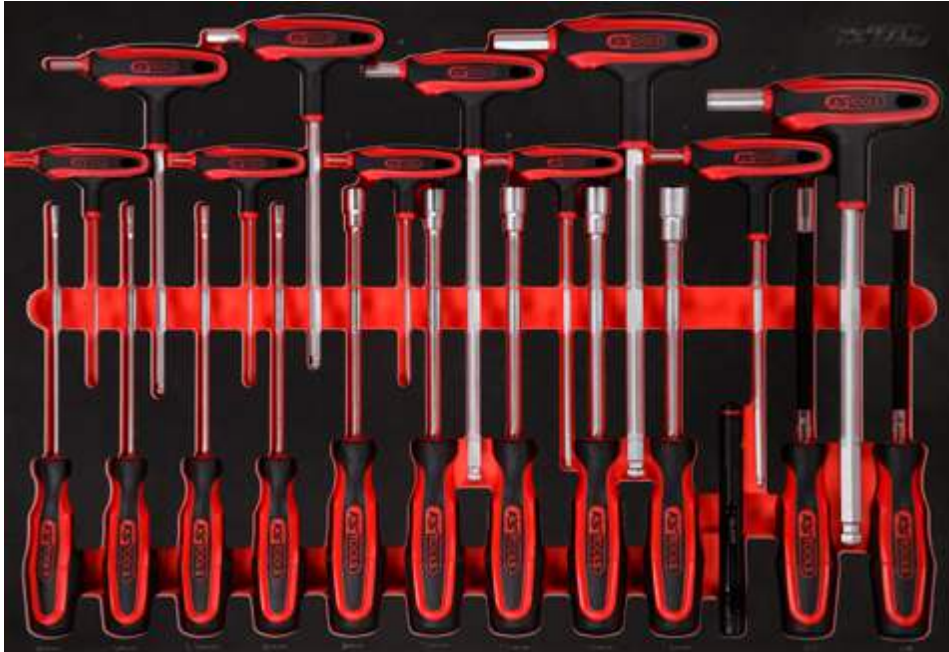

M T-handle and screwdriver set

Pos.	Code	Description	pcs
1	159.1201	ERGOTORQUEplus Socket screwdriver, 4 mm	1
2	159.1202	ERGOTORQUEplus Socket screwdriver, 5 mm	1
3	159.1203	ERGOTORQUEplus Socket screwdriver, 5,5 mm	1
4	159.1204	ERGOTORQUEplus Socket screwdriver, 6 mm	1
5	159.1207	ERGOTORQUEplus Socket screwdriver, 9 mm	1
6	159.1208	ERGOTORQUEplus Socket screwdriver, 10 mm	1
7	159.1209	ERGOTORQUEplus Socket screwdriver, 11 mm	1
8	159.1210	ERGOTORQUEplus Socket screwdriver, 12 mm	1
9	159.1211	ERGOTORQUEplus Socket screwdriver, 13 mm	1
10	150.4370	perfectLight torch 85 lumen	1
11	159.1127	ERGOTORQUEplus Socket screwdriver, 7 mm	1
12	159.2128	ERGOTORQUEplus Socket screwdriver, 8 mm	1
13	151.8130	T-handle ball ended hexagon key wrench, 2 mm	1
14	151.8135	T-handle ball ended hexagon key wrench, 6 mm	1
15	151.8131	T-handle ball ended hexagon key wrench, 2,5 mm	1
16	151.8136	T-handle ball ended hexagon key wrench, 7 mm	1
17	151.8132	T-handle ball ended hexagon key wrench, 3 mm	1
18	151.8137	T-handle ball ended hexagon key wrench, 8 mm	1
19	151.8133	T-handle ball ended hexagon key wrench, 4 mm	1
20	151.8138	T-handle ball ended hexagon key wrench, 10 mm	1
21	151.8134	T-handle ball ended hexagon key wrench, 5 mm	1
22	151.8139	T-handle ball ended hexagon key wrench, 12 mm	1