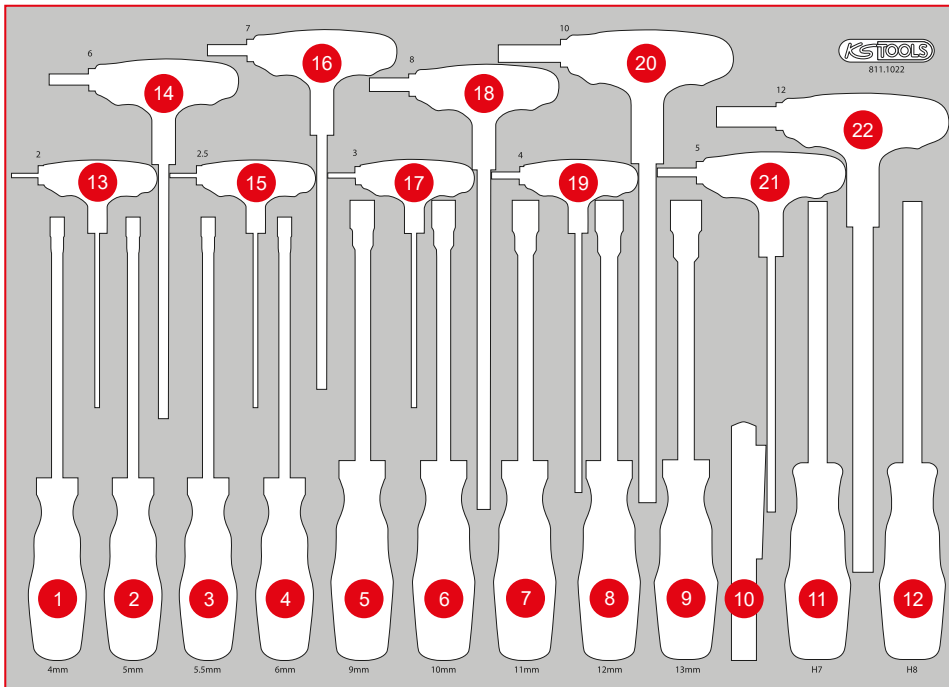

M T-handle and screwdriver set

Pos.	Code	Description	pcs
1	159.1201	ERGOTORQUEplus Socket screwdriver, 4 mm	1
2	159.1202	ERGOTORQUEplus Socket screwdriver, 5 mm	1
3	159.1203	ERGOTORQUEplus Socket screwdriver, 5,5 mm	1
4	159.1204	ERGOTORQUEplus Socket screwdriver, 6 mm	1
5	159.1207	ERGOTORQUEplus Socket screwdriver, 9 mm	1
6	159.1208	ERGOTORQUEplus Socket screwdriver, 10 mm	1
7	159.1209	ERGOTORQUEplus Socket screwdriver, 11 mm	1
8	159.1210	ERGOTORQUEplus Socket screwdriver, 12 mm	1
9	159.1211	ERGOTORQUEplus Socket screwdriver, 13 mm	1
10	150.4370	perfectLight torch 85 lumen	1
11	159.1127	ERGOTORQUEplus Socket screwdriver, 7 mm	1
12	159.2128	ERGOTORQUEplus Socket screwdriver, 8 mm	1
13	151.8130	T-handle ball ended hexagon key wrench, 2 mm	1
14	151.8135	T-handle ball ended hexagon key wrench, 6 mm	1
15	151.8131	T-handle ball ended hexagon key wrench, 2,5 mm	1
16	151.8136	T-handle ball ended hexagon key wrench, 7 mm	1
17	151.8132	T-handle ball ended hexagon key wrench, 3 mm	1
18	151.8137	T-handle ball ended hexagon key wrench, 8 mm	1
19	151.8133	T-handle ball ended hexagon key wrench, 4 mm	1
20	151.8138	T-handle ball ended hexagon key wrench, 10 mm	1
21	151.8134	T-handle ball ended hexagon key wrench, 5 mm	1
22	151.8139	T-handle ball ended hexagon key wrench, 12 mm	1