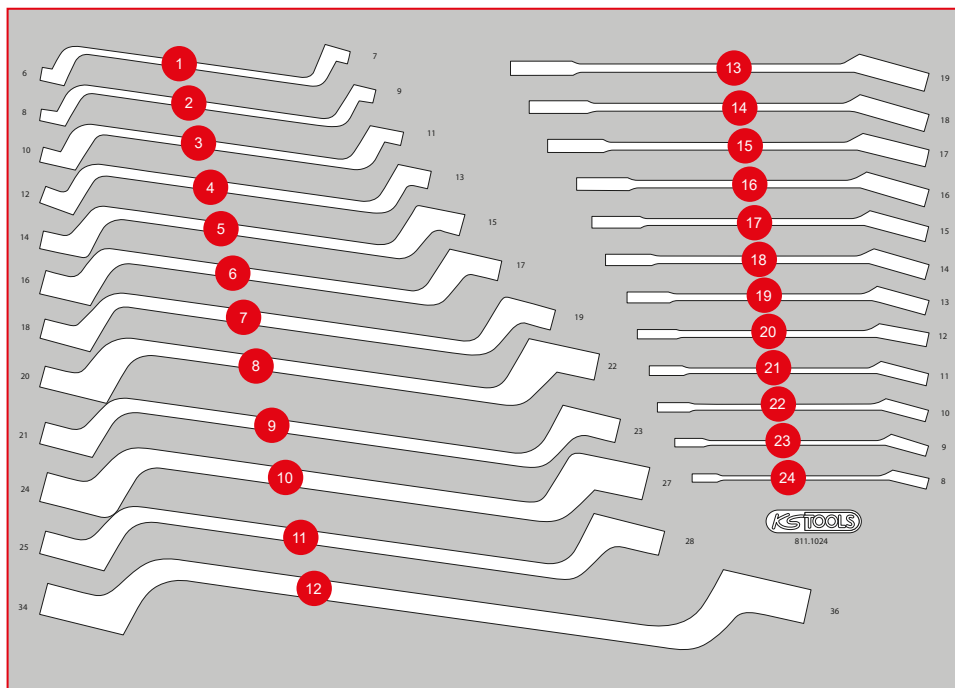

811.1024

M Screw spanner set

568 x 398

P10

P10TC

P15

P20

P30

P35

P45

Pos.	Code	Description	pcs
1	517.0801	Double ring spanner, offset, 6 x 7mm	1
2	517.0802	Double ring spanner, offset, 8 x 9 mm	1
3	517.0804	Double ring spanner, offset, 10 x 11 mm	1
4	517.0807	Double ring spanner, offset, 12 x 13 mm	1
5	517.0809	Double ring spanner, offset, 14 x 15 mm	1
6	517.0810	Double ring spanner, offset, 16 x 17 mm	1
7	517.0812	Double ring spanner, offset, 18 x 19 mm	1
8	517.0813	Double ring spanner, offset, 20 x 22 mm	1
9	517.0815	Double ring spanner, offset, 21 x 23 mm	1
10	517.0816	Double ring spanner, offset, 24 x 27 mm	1
11	517.0857	Double ring spanner, offset, 25 x 28 mm	1
12	517.0818	Double ring spanner, offset, 30 x 32 mm	1
13	503.4619	GEARplus reversing combination ratcheting spanner, 19 mm	1
14	503.4618	GEARplus reversing combination ratcheting spanner, 18 mm	1
15	503.4617	GEARplus reversing combination ratcheting spanner, 17 mm	1
16	503.4616	GEARplus reversing combination ratcheting spanner, 16 mm	1
17	503.4615	GEARplus reversing combination ratcheting spanner, 15 mm	1
18	503.4614	GEARplus reversing combination ratcheting spanner, 14 mm	1
19	503.4613	GEARplus reversing combination ratcheting spanner, 13 mm	1
20	503.4612	GEARplus reversing combination ratcheting spanner, 12 mm	1
21	503.4611	GEARplus reversing combination ratcheting spanner, 11 mm	1
22	503.4610	GEARplus reversing combination ratcheting spanner, 10 mm	1
23	503.4609	GEARplus reversing combination ratcheting spanner, 9 mm	1
24	503.4608	GEARplus reversing combination ratcheting spanner, 8 mm	1

P 10

P 15

P 20

P 25

P 30

P 35

P 40

P 45

M

L

S

XL

Individual parts

Accessories