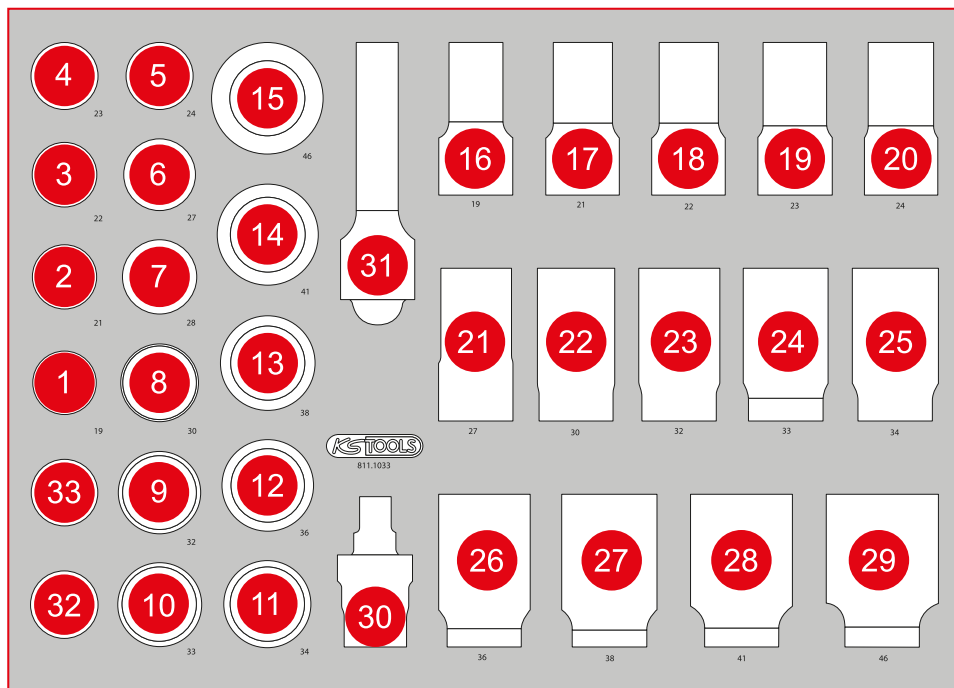

811.1033

M 3/4 " Impact socket set

| Pos. | Code | Description | pcs |
|------|----------|--|-----|
| 1 | 515.1319 | 3/4" Hexagon impact socket, short, 19 mm | 1 |
| 2 | 515.1321 | 3/4" Hexagon impact socket, short, 21 mm | 1 |
| 3 | 515.1322 | 3/4" Hexagon impact socket, short, 22 mm | 1 |
| 4 | 515.1323 | 3/4" Hexagon impact socket, short, 23 mm | 1 |
| 5 | 515.1324 | 3/4" Hexagon impact socket, short, 24 mm | 1 |
| 6 | 515.1327 | 3/4" Hexagon impact socket, short, 27 mm | 1 |
| 7 | 515.1328 | 3/4" Hexagon impact socket, short, 28 mm | 1 |
| 8 | 515.1330 | 3/4" Hexagon impact socket, short, 30 mm | 1 |
| 9 | 515.1332 | 3/4" Hexagon impact socket, short, 32 mm | 1 |
| 10 | 515.1333 | 3/4" Hexagon impact socket, short, 33 mm | 1 |
| 11 | 515.1334 | 3/4" Hexagon impact socket, short, 34 mm | 1 |
| 12 | 515.1336 | 3/4" Hexagon impact socket, short, 36 mm | 1 |
| 13 | 515.1338 | 3/4" Hexagon impact socket, short, 38 mm | 1 |
| 14 | 515.1341 | 3/4" Hexagon impact socket, short, 41 mm | 1 |
| 15 | 515.1346 | 3/4" Hexagon impact socket, short, 46 mm | 1 |
| 16 | 515.1419 | 3/4" Hexagon impact socket, deep, 19 mm | 1 |
| 17 | 515.1421 | 3/4" Hexagon impact socket, deep, 21 mm | 1 |
| 18 | 515.1422 | 3/4" Hexagon impact socket, deep, 22 mm | 1 |
| 19 | 515.1423 | 3/4" Hexagon impact socket, deep, 23 mm | 1 |
| 20 | 515.1424 | 3/4" Hexagon impact socket, deep, 24 mm | 1 |
| 21 | 515.1427 | 3/4" Hexagon impact socket, deep, 27 mm | 1 |
| 22 | 515.1430 | 3/4" Hexagon impact socket, deep, 30 mm | 1 |
| 23 | 515.1432 | 3/4" Hexagon impact socket, deep, 32 mm | 1 |
| 24 | 515.1433 | 3/4" Hexagon impact socket, deep, 33 mm | 1 |
| 25 | 515.1434 | 3/4" Hexagon impact socket, deep, 34 mm | 1 |
| 26 | 515.1436 | 3/4" Hexagon impact socket, deep, 36 mm | 1 |
| 27 | 515.1438 | 3/4" Hexagon impact socket, deep, 38 mm | 1 |
| 28 | 515.1441 | 3/4" Hexagon impact socket, deep, 41 mm | 1 |
| 29 | 515.1446 | 3/4" Hexagon impact socket, deep, 46 mm | 1 |
| 30 | 515.1374 | 3/4" Impact joint+suspension | 1 |
| 31 | 515.1377 | 3/4" Impact extension, 150 mm | 1 |
| 32 | 515.1372 | Impact adaptor, F 3/4" x 1/2" M | 1 |
| 33 | 515.1373 | Impact adaptor, F 3/4" x 1" M | 1 |