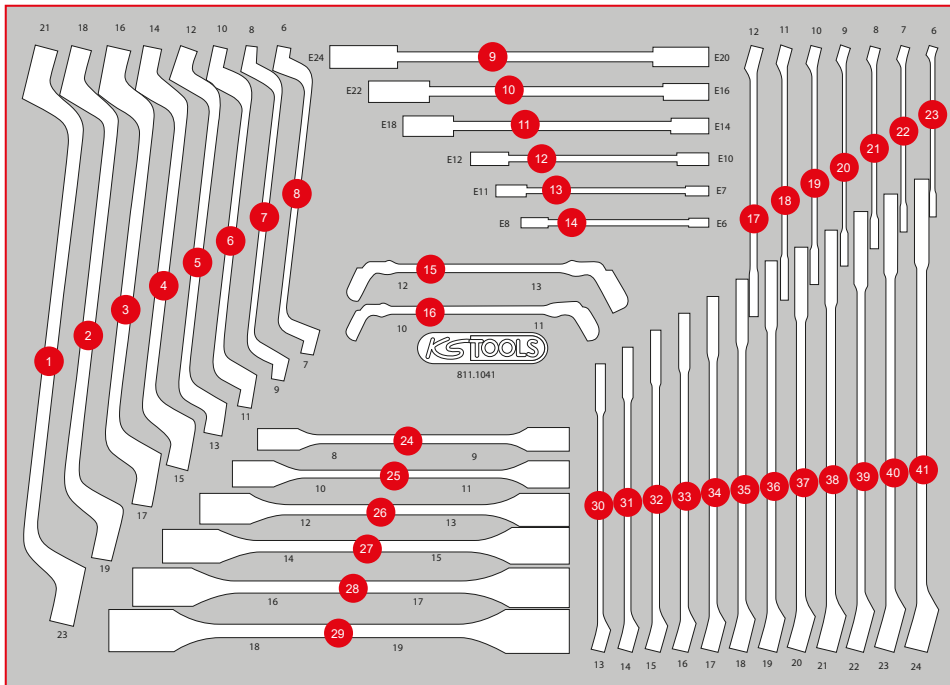

**M** Screw spanner set

Pos.	Code	Description	pcs
1	517.0815	Double ring spanner, offset, 21 x 23 mm	1
2	517.0812	Double ring spanner, offset, 18 x 19 mm	1
3	517.0810	Double ring spanner, offset, 16 x 17 mm	1
4	517.0809	Double ring spanner, offset, 14 x 15 mm	1
5	517.0807	Double ring spanner, offset, 12 x 13 mm	1
6	517.0804	Double ring spanner, offset, 10 x 11 mm	1
7	517.0802	Double ring spanner, offset, 8 x 9 mm	1
8	517.0801	Double ring spanner, offset, 6 x 7 mm	1
9	911.0376	Double ring spanner for Torx E profile, E20 x E24	1
10	911.0375	Double ring spanner for Torx E profile, E16 x E22	1
11	911.0374	Double ring spanner for Torx E profile, E14 x E18	1
12	911.0373	Double ring spanner for Torx E profile, E10 x E12	1
13	911.0372	Double ring spanner for Torx E profile, E7 x E11	1
14	911.0371	Double ring spanner for Torx E profile, E6 x E8	1
15	518.0529	Open double ring spanner, with double joint, 12 x 13 mm	1
16	518.0528	Open double ring spanner, with double joint, 10 x 11	1
17	517.0612	Combination spanners, offset, 12 mm	1
18	517.0611	Combination spanners, offset, 11 mm	1
19	517.0610	Combination spanners, offset, 10 mm	1
20	517.0609	Combination spanners, offset, 9 mm	1
21	517.0608	Combination spanners, offset, 8 mm	1
22	517.0607	Combination spanners, offset, 7 mm	1
23	517.0606	Combination spanners, offset, 6 mm	1
24	517.0301	Double revolving head spanner, 8 x 9mm	1
25	517.0302	Double revolving head spanner, 10 x 11 mm	1
26	517.0303	Double revolving head spanner, 12 x 13 mm	1
27	517.0304	Double revolving head spanner, 14 x 15 mm	1
28	517.0305	Double revolving head spanner, 16 x 17 mm	1
29	517.0306	Double revolving head spanner, 18 x 19 mm	1
30	517.0613	Combination spanners, offset, 13 mm	1
31	517.0614	Combination spanners, offset, 14 mm	1
32	517.0615	Combination spanners, offset, 15 mm	1
33	517.0616	Combination spanners, offset, 16 mm	1
34	517.0617	Combination spanners, offset, 17 mm	1
35	517.0618	Combination spanners, offset, 18 mm	1
36	517.0619	Combination spanners, offset, 19 mm	1
37	517.0620	Combination spanners, offset, 20 mm	1
38	517.0621	Combination spanners, offset, 21 mm	1
39	517.0622	Combination spanners, offset, 22 mm	1
40	517.0623	Combination spanners, offset, 23 mm	1
41	517.0624	Combination spanners, offset, 24 mm	1