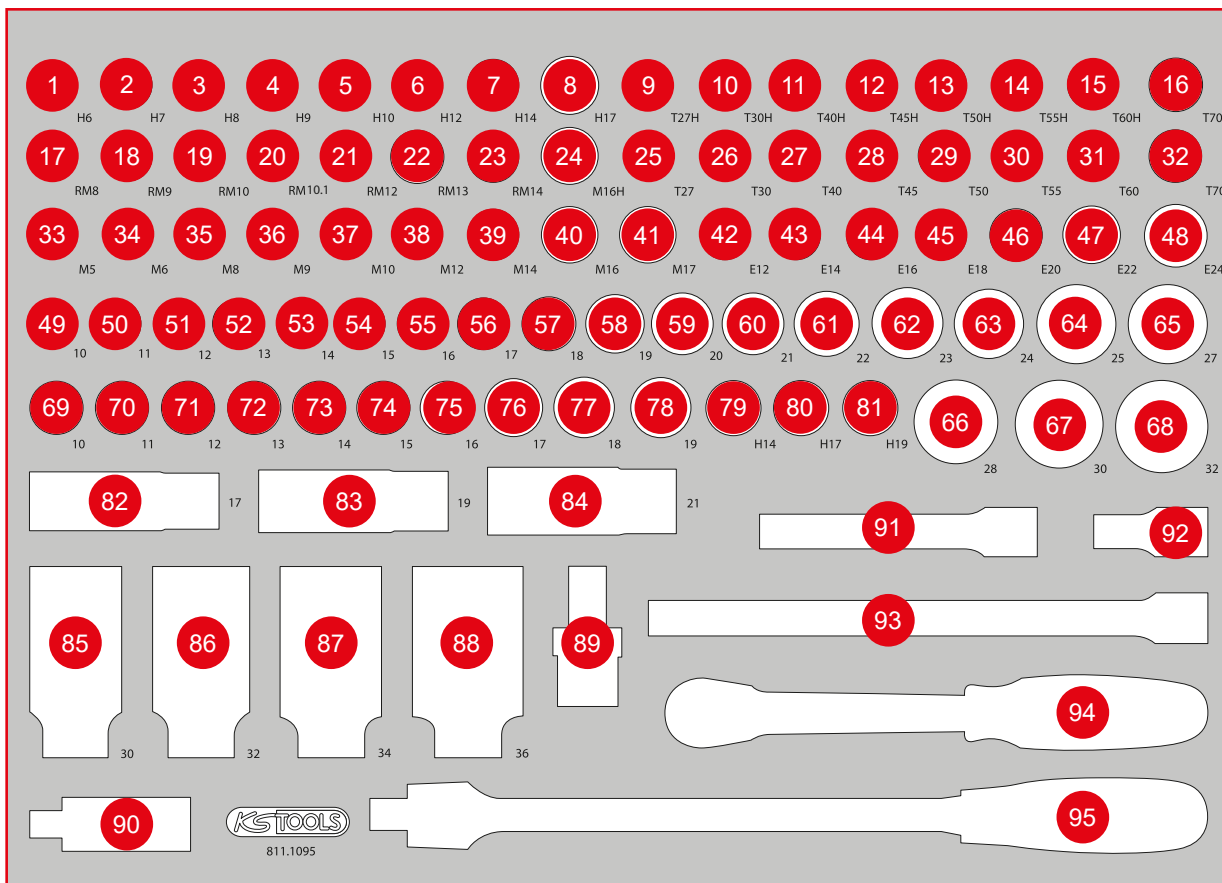

Pos.	Code	Description	pcs	Pos.	Code	Description	pcs	Pos.	Code	Description	pcs
48	911.4326	1/2" Torx E Socket, E24	1	64	917.1343	1/2" Hexagonal socket, 26 mm	1	80	911.0909	1/2" Impact bit socket, hexagon, short, 17 mm	1
49	917.1210	1/2" Hexagonal socket, 10 mm	1	65	917.1227	1/2" Hexagonal socket, 27 mm	1	81	911.0911	1/2" Impact bit socket, hexagon, short, 19 mm	1
50	917.1211	1/2" Hexagonal socket, 11 mm	1	66	917.1344	1/2" Hexagonal socket, 28 mm	1	82	515.0992	SlimPOWER 1/2" Alloy rim impact socket, 17mm	1
51	917.1212	1/2" Hexagonal socket, 12 mm	1	67	917.1230	1/2" Hexagonal socket, 30 mm	1	83	515.0993	SlimPOWER 1/2" Alloy rim impact socket, 19 mm	1
52	917.1213	1/2" Hexagonal socket, 13 mm	1	68	917.1232	1/2" Hexagonal socket, 32 mm	1	84	515.0994	SlimPOWER 1/2" Alloy rim impact socket, 21 mm	1
53	917.1214	1/2" Hexagonal socket, 14 mm	1	69	515.1010	1/2" Hexagon impact socket short, 10 mm	1	85	150.1705	Special drive shaft impact socket, 1/2", 30 mm	1
54	917.1215	1/2" Hexagonal socket, 15 mm	1	70	515.1011	1/2" Hexagon impact socket short, 11 mm	1	86	150.1706	Special drive shaft impact socket, 1/2", 32 mm	1
55	917.1216	1/2" Hexagonal socket, 16 mm	1	71	515.1012	1/2" Hexagon impact socket short, 12 mm	1	87	150.1704	Special drive shaft impact socket, 1/2", 34 mm	1
56	917.1217	1/2" Hexagonal socket, 17 mm	1	72	515.1013	1/2" Hexagon impact socket short, 13 mm	1	88	150.1707	Special drive shaft impact socket, 1/2", 36 mm	1
57	917.1218	1/2" Hexagonal socket, 18 mm	1	73	515.1014	1/2" Hexagon impact socket short, 14 mm	1	89	515.1133	1/2" Impact universal ball joint	1
58	917.1219	1/2" Hexagonal socket, 19 mm	1	74	515.1015	1/2" Hexagon impact socket short, 15 mm	1	90	911.1250	1/2" Universal joint	1
59	917.1220	1/2" Hexagonal socket, 20 mm	1	75	515.1016	1/2" Hexagon impact socket short, 16 mm	1	91	911.1202	1/2" Extensions, 125 mm	1
60	917.1221	1/2" Hexagonal socket, 21 mm	1	76	515.1017	1/2" Hexagon impact socket short, 17 mm	1	92	911.1381	Wobble extension, 1/2", 50 mm	1
61	917.1222	1/2" Hexagonal socket, 22 mm	1	77	515.1018	1/2" Hexagon impact socket short, 18 mm	1	93	911.1203	1/2" Extensions, 250 mm	1
62	917.1223	1/2" Hexagonal socket, 23 mm	1	78	515.1019	1/2" Hexagon impact socket short, 19 mm	1	94	920.1290	1/2" SlimPOWER Reversible ratchet, 72 teeth	1
63	917.1224	1/2" Hexagonal socket, 24 mm	1	79	911.0908	1/2" Impact bit socket, hexagon, short, 14 mm	1	95	917.1455	1/2" Flexi head drive handle	1