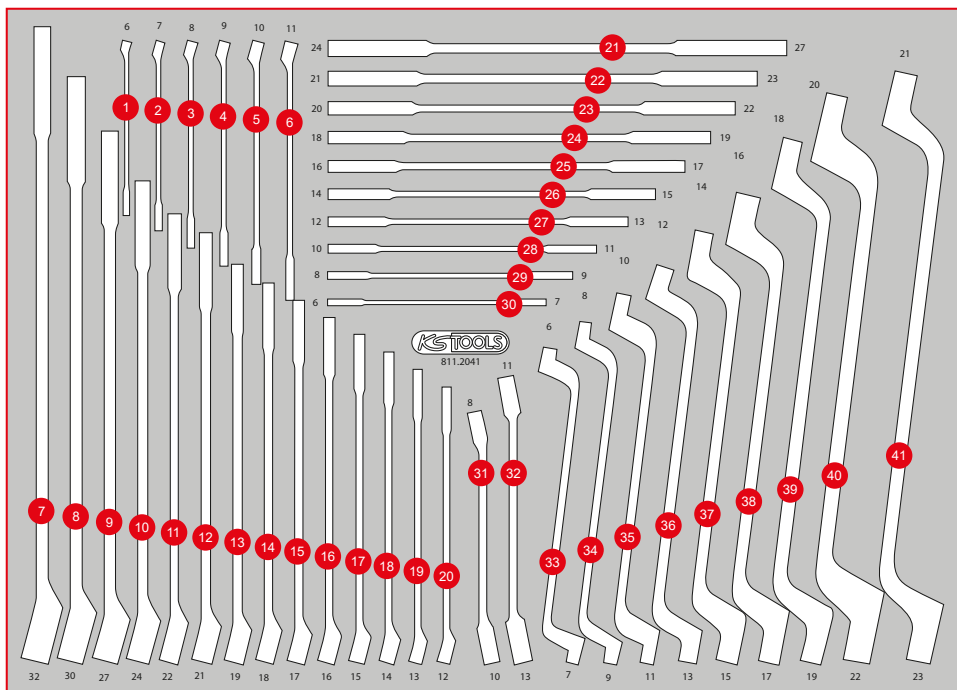

P35

P45

Pos.	Code	Description	pcs
1	517.0606	Combination spanners, offset, 6 mm	1
2	517.0607	Combination spanners, offset, 7 mm	1
3	517.0608	Combination spanners, offset, 8 mm	1
4	517.0609	Combination spanners, offset, 9 mm	1
5	517.0610	Combination spanners, offset, 10 mm	1
6	517.0611	Combination spanners, offset, 11 mm	1
7	517.0632	Combination spanners, offset, 32 mm	1
8	517.0630	Combination spanners, offset, 30 mm	1
9	517.0627	Combination spanners, offset, 27 mm	1
10	517.0624	Combination spanners, offset, 24 mm	1
11	517.0622	Combination spanners, offset, 22 mm	1
12	517.0621	Combination spanners, offset, 21 mm	1
13	517.0619	Combination spanners, offset, 19 mm	1
14	517.0618	Combination spanners, offset, 18 mm	1
15	517.0617	Combination spanners, offset, 17 mm	1
16	517.0616	Combination spanners, offset, 16 mm	1
17	517.0615	Combination spanners, offset, 15 mm	1
18	517.0614	Combination spanners, offset, 14 mm	1
19	517.0613	Combination spanners, offset, 13 mm	1
20	517.0612	Combination spanners, offset, 12 mm	1
21	517.0716	Double open ended spanners, 24 x 27 mm	1
22	517.0715	Double open ended spanners, 21 x 23 mm	1
23	517.0714	Double open ended spanners, 20 x 22 mm	1
24	517.0712	Double open ended spanners, 18 x 19 mm	1
25	517.0710	Double open ended spanners, 16 x 17 mm	1
26	517.0709	Double open ended spanners, 14 x 15 mm	1
27	517.0707	Double open ended spanners, 12 x 13 mm	1
28	517.0704	Double open ended spanners, 10 x 11 mm	1
29	517.0702	Double open ended spanners, 8 x 9 mm	1
30	517.0701	Double open ended spanners, 6 x 7 mm	1
31	517.0252	Open double ring spanner, offset, 8 x 10 mm	1
32	517.9244	Open double ring spanner, offset, 11 x 13 mm	1
33	517.0801	Double ring spanner, offset, 6 x 7 mm	1
34	517.0802	Double ring spanner, offset, 8 x 9 mm	1
35	517.0804	Double ring spanner, offset, 10 x 11 mm	1
36	517.0807	Double ring spanner, offset, 12 x 13 mm	1
37	517.0809	Double ring spanner, offset, 14 x 15 mm	1
38	517.0810	Double ring spanner, offset, 16 x 17 mm	1
39	517.0812	Double ring spanner, offset, 18 x 19 mm	1
40	517.0813	Double ring spanner, offset, 20 x 22 mm	1
41	517.0815	Double ring spanner, offset, 21 x 23 mm	1