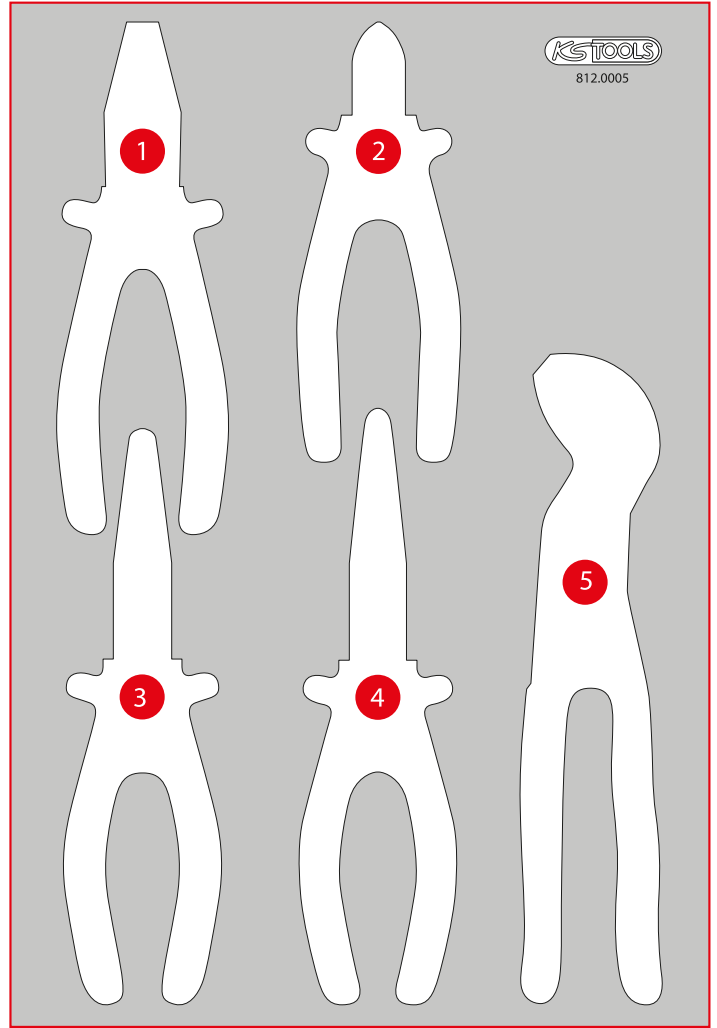

812.0005

S Spanner set

Pos.	Code	Description	pcs
1	115.1021	ERGOTORQUE combination pliers,180 mm	1
2	115.1012	ERGOTORQUE diagonal side cutter, 160mm	1
3	115.1019	ERGOTORQUE bent nose pliers serrated, 210 mm	1
4	115.1024	ERGOTORQUE long nose pliers serrated cutter, 200 mm	1
5	115.2010	Water pump pliers, 240mm	1