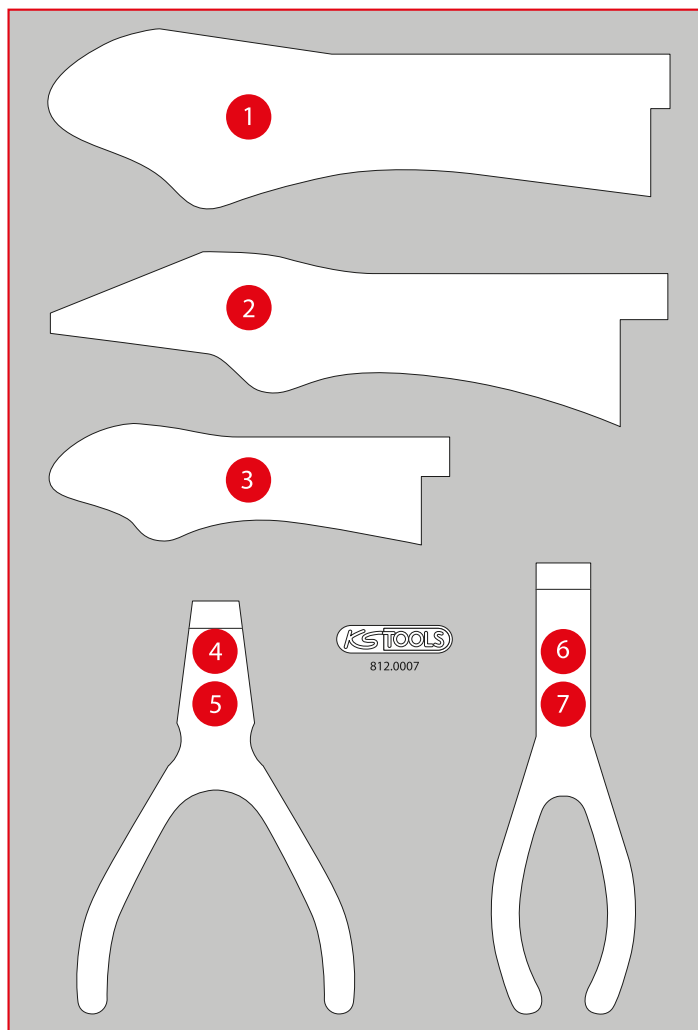

812.0007

**S** Spanner set

Pos.	Code	Description	pcs
1	115.1033	Locking pliers, 60mm, L = 220 mm	1
2	115.1035	Longbacken-Locking pliers, 210 mm	1
3	115.1031	Locking pliers, 50 mm, L = 140 mm	1
4	500.1029	Circlip pliers for external circlips, 160mm	1
5	500.1026	Circlip pliers for external circlips, angled, 160mm	1
6	500.1035	Circlip pliers for internal circlips, 160mm	1
7	500.1032	Circlip pliers for internal circlips, angled, 160mm	1

P 10  
P 15  
P 20  
P 25  
P 30  
P 35  
P 40  
P 45  
Individual parts S XL L M  
Accessories