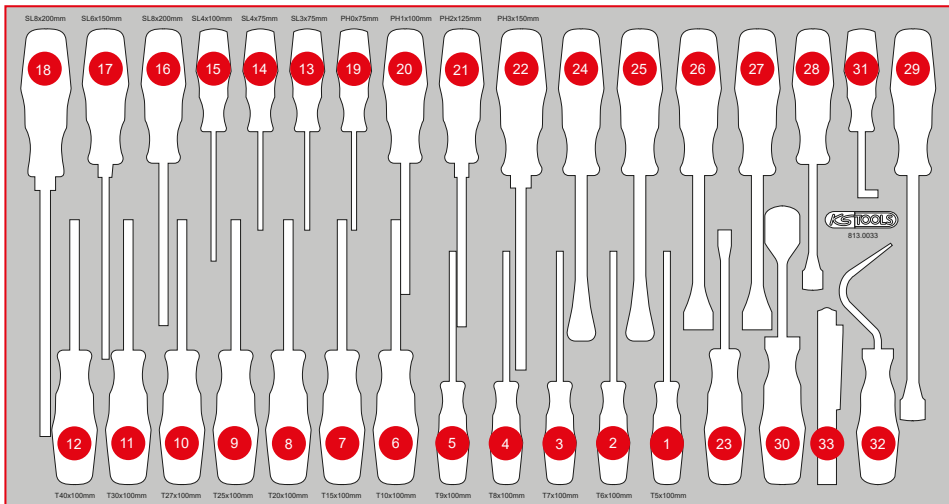

813.0033

L Screwdriver set

Pos.	Code	Description	pcs
1	159.1133	ERGOTORQUEplus screwdriver, Torx, T5	1
2	159.1134	ERGOTORQUEplus screwdriver, Torx, T6	1
3	159.1135	ERGOTORQUEplus screwdriver, Torx, T7	1
4	159.1030	ERGOTORQUEplus screwdriver, Torx, T8	1
5	159.1031	ERGOTORQUEplus screwdriver, Torx, T9	1
6	159.1032	ERGOTORQUEplus screwdriver, Torx, T10	1
7	159.1033	ERGOTORQUEplus screwdriver, Torx, T15	1
8	159.1034	ERGOTORQUEplus screwdriver, Torx, T20	1
9	159.1035	ERGOTORQUEplus screwdriver, Torx, T25	1
10	159.1036	ERGOTORQUEplus screwdriver, Torx, T27	1
11	159.1037	ERGOTORQUEplus screwdriver, Torx, T30	1
12	159.1038	ERGOTORQUEplus screwdriver, Torx, T40	1
13	159.1002	ERGOTORQUEplus screwdriver for slotted screws, 3 mm, 155 mm long	1
14	159.1003	ERGOTORQUEplus screwdriver for slotted screws, 4 mm, 155 mm long	1
15	159.1004	ERGOTORQUEplus screwdriver for slotted screws, 4 mm, 180 mm long	1
16	159.1006	ERGOTORQUEplus screwdriver for slotted screws, 5,5 mm, 230 mm long	1
17	159.1009	ERGOTORQUEplus screwdriver for slotted screws, 6,5 mm, 255 mm long	1
18	159.1011	ERGOTORQUEplus screwdriver for slotted screws, 8 mm, 315 mm long	1
19	159.1027	ERGOTORQUEplus screwdriver, Torx, PH0, 155 mm	1
20	159.1029	ERGOTORQUEplus screwdriver, Torx, PH1, 205 mm	1
21	159.1022	ERGOTORQUEplus screwdriver, Torx, PH2, 230 mm	1
22	159.1024	ERGOTORQUEplus screwdriver, Torx, PH3, 265 mm	1
23	140.2617	Clip remover short, length 240 mm, opening 5 mm	1
24	140.2373	Clip remover short, length 245 mm, opening 10 mm	1
25	140.2371	Clip remover short, length 245 mm, opening 4 mm	1
26	140.2616	Clip remover, short 7,5 mm	1
27	140.2615	Clip remover, short 9 mm	1
28	911.8101	Pry bar, 11 x 115 mm	1
29	911.8102	Pry bar, 15 x 185 mm	1
30	907.2232	Gasket scraper, 25 x 200 mm	1
31	550.1048	Hook, 90° offset	1
32	550.1073	Hook, large, sickle	1
33	150.4370	perfectLight torch 85 lumen	1