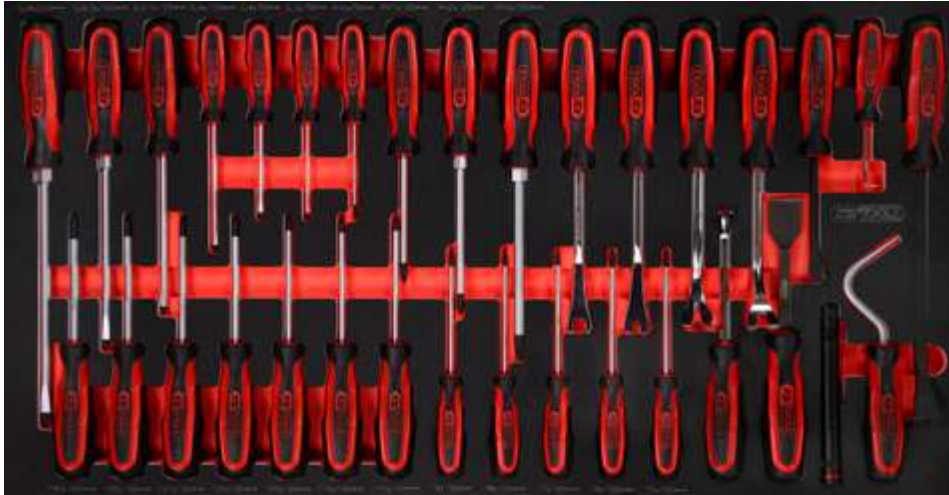

813.0033

L Screwdriver set

Pos.	Code	Description	pcs
1	159.1133	ERGOTORQUEplus screwdriver, Torx, T5	1
2	159.1134	ERGOTORQUEplus screwdriver, Torx, T6	1
3	159.1135	ERGOTORQUEplus screwdriver, Torx, T7	1
4	159.1030	ERGOTORQUEplus screwdriver, Torx, T8	1
5	159.1031	ERGOTORQUEplus screwdriver, Torx, T9	1
6	159.1032	ERGOTORQUEplus screwdriver, Torx, T10	1
7	159.1033	ERGOTORQUEplus screwdriver, Torx, T15	1
8	159.1034	ERGOTORQUEplus screwdriver, Torx, T20	1
9	159.1035	ERGOTORQUEplus screwdriver, Torx, T25	1
10	159.1036	ERGOTORQUEplus screwdriver, Torx, T27	1
11	159.1037	ERGOTORQUEplus screwdriver, Torx, T30	1
12	159.1038	ERGOTORQUEplus screwdriver, Torx, T40	1
13	159.1002	ERGOTORQUEplus screwdriver for slotted screws, 3 mm, 155 mm long	1
14	159.1003	ERGOTORQUEplus screwdriver for slotted screws, 4 mm, 155 mm long	1
15	159.1004	ERGOTORQUEplus screwdriver for slotted screws, 4 mm, 180 mm long	1
16	159.1006	ERGOTORQUEplus screwdriver for slotted screws, 5,5 mm, 230 mm long	1
17	159.1009	ERGOTORQUEplus screwdriver for slotted screws, 6,5 mm, 255 mm long	1
18	159.1011	ERGOTORQUEplus screwdriver for slotted screws, 8 mm, 315 mm long	1
19	159.1027	ERGOTORQUEplus screwdriver, Torx, PH0, 155 mm	1
20	159.1029	ERGOTORQUEplus screwdriver, Torx, PH1, 205 mm	1
21	159.1022	ERGOTORQUEplus screwdriver, Torx, PH2, 230 mm	1
22	159.1024	ERGOTORQUEplus screwdriver, Torx, PH3, 265 mm	1
23	140.2617	Clip remover short, length 240 mm, opening 5 mm	1
24	140.2373	Clip remover short, length 245 mm, opening 10 mm	1
25	140.2371	Clip remover short, length 245 mm, opening 4 mm	1
26	140.2616	Clip remover, short 7,5 mm	1
27	140.2615	Clip remover, short 9 mm	1
28	911.8101	Pry bar, 11 x 115 mm	1
29	911.8102	Pry bar, 15 x 185 mm	1
30	907.2232	Gasket scraper, 25 x 200 mm	1
31	550.1048	Hook, 90° offset	1
32	550.1073	Hook, large, sickle	1
33	150.4370	perfectLight torch 85 lumen	1