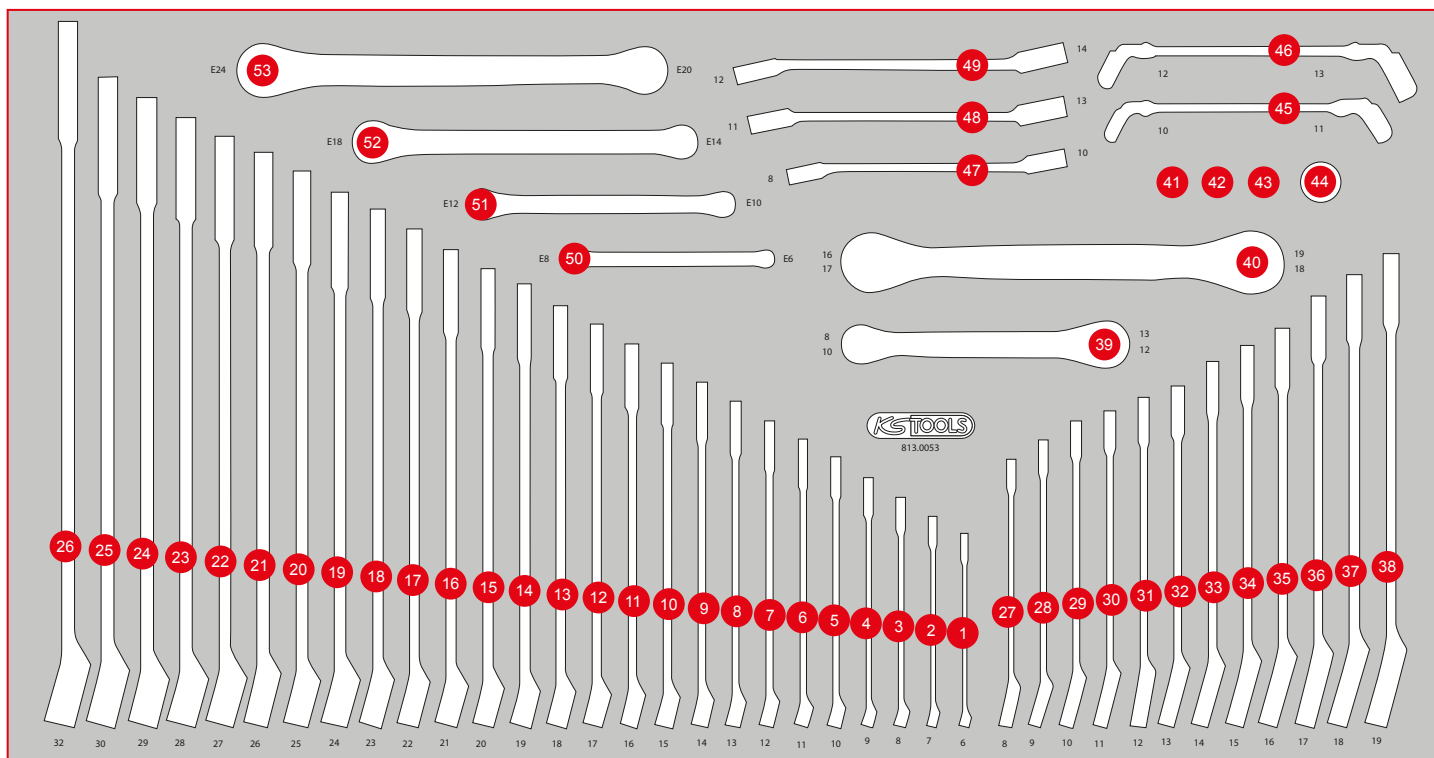

813.0053

L Screw spanner set

IPCS
53

755 x 398

P25

Pos.	Code	Description	pcs	Pos.	Code	Description	pcs	Pos.	Code	Description	pcs
1	517.0606	Combination spanners, offset, 6 mm	1	13	517.0618	Combination spanners, offset, 18 mm	1	25	517.0630	Combination spanners, offset, 30 mm	1
2	517.0607	Combination spanners, offset, 7 mm	1	14	517.0619	Combination spanners, offset, 19 mm	1	26	517.0632	Combination spanners, offset, 32 mm	1
3	517.0608	Combination spanners, offset, 8 mm	1	15	517.0620	Combination spanners, offset, 20 mm	1	27	503.4608	GEARplus reversing combination ratcheting spanner, 8 mm	1
4	517.0609	Combination spanners, offset, 9 mm	1	16	517.0621	Combination spanners, offset, 21 mm	1	28	503.4609	GEARplus reversing combination ratcheting spanner, 9 mm	1
5	517.0610	Combination spanners, offset, 10 mm	1	17	517.0622	Combination spanners, offset, 22 mm	1	29	503.4610	GEARplus reversing combination ratcheting spanner, 10 mm	1
6	517.0611	Combination spanners, offset, 11 mm	1	18	517.0623	Combination spanners, offset, 23 mm	1	30	503.4611	GEARplus reversing combination ratcheting spanner, 11 mm	1
7	517.0612	Combination spanners, offset, 12 mm	1	19	517.0624	Combination spanners, offset, 24 mm	1	31	503.4612	GEARplus reversing combination ratcheting spanner, 12 mm	1
8	517.0613	Combination spanners, offset, 13 mm	1	20	517.0625	Combination spanners, offset, 25 mm	1	32	503.4613	GEARplus reversing combination ratcheting spanner, 13 mm	1
9	517.0614	Combination spanners, offset, 14 mm	1	21	517.0626	Combination spanners, offset, 26 mm	1				
10	517.0615	Combination spanners, offset, 15 mm	1	22	517.0627	Combination spanners, offset, 27 mm	1				
11	517.0616	Combination spanners, offset, 16 mm	1	23	517.0628	Combination spanners, offset, 28 mm	1				
12	517.0617	Combination spanners, offset, 17 mm	1	24	517.0629	Combination spanners, offset, 29 mm	1				