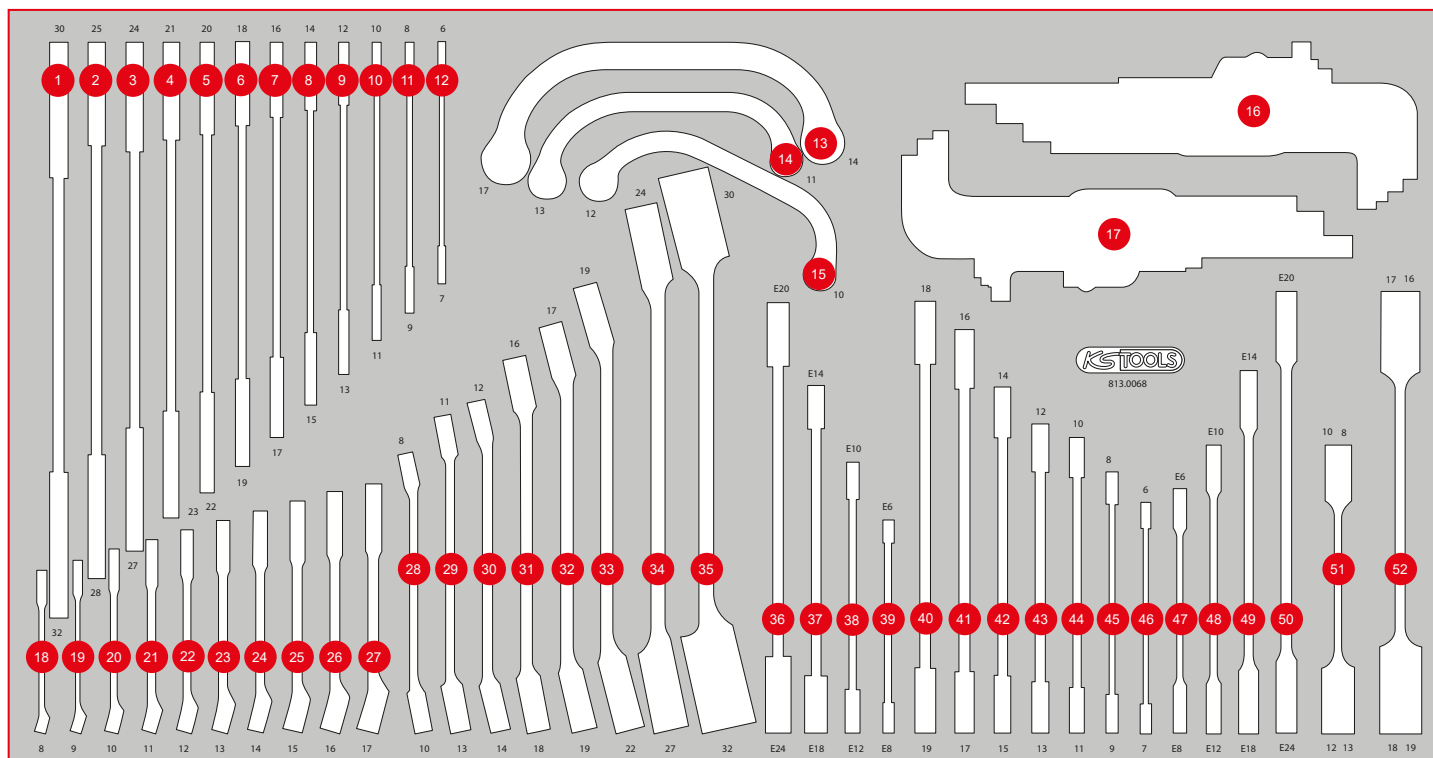

813.0068

L Screw spanner set

IPCS
68

755 x 398

P25

Pos.	Code	Description	pcs	Pos.	Code	Description	pcs	Pos.	Code	Description	pcs
1	517.0718	Double open ended spanners, 30 x 32 mm	1	13	518.0856	CHROMEplus Starter and block spanner, 14 x 17 mm	1	20	518.0010	CHROMEplus Combination spanner, stubby, 10 mm	1
2	517.0737	Double open ended spanners, 25 x 28 mm	1	14	518.0853	CHROMEplus Starter and block spanner, 11 x 13 mm	1	21	518.0011	CHROMEplus Combination spanner, stubby, 11 mm	1
3	517.0716	Double open ended spanners, 24 x 27 mm	1	15	518.0852	CHROMEplus Starter and block spanner, 10 x 12 mm	1	22	518.0012	CHROMEplus Combination spanner, stubby, 12 mm	1
4	517.0715	Double open ended spanners, 21 x 23 mm	1	16	151.4530	Ball ended Torx key wrench set, extra long and bent 108°, 9 pcs	9	23	518.0013	CHROMEplus Combination spanner, stubby, 13 mm	1
5	517.0714	Double open ended spanners, 20 x 22 mm	1	17	151.4420	Ball ended hexagon key wrench set, extra long, 9 pcs	9	24	518.0014	CHROMEplus Combination spanner, stubby, 14 mm	1
6	517.0712	Double open ended spanners, 18 x 19 mm	1	18	518.0007	CHROMEplus Combination spanner, stubby, 8 mm	1	25	518.0015	CHROMEplus Combination spanner, stubby, 15 mm	1
7	517.0710	Double open ended spanners, 16 x 17 mm	1	19	518.0008	CHROMEplus Combination spanner, stubby, 9 mm	1	26	518.0016	CHROMEplus Combination spanner, stubby, 16 mm	1
8	517.0709	Double open ended spanners, 14 x 15 mm	1								
9	517.0707	Double open ended spanners, 12 x 13 mm	1								
10	517.0704	Double open ended spanners, 10 x 11 mm	1								
11	517.0702	Double open ended spanners, 8 x 9 mm	1								
12	517.0701	Double open ended spanners, 6 x 7 mm	1								