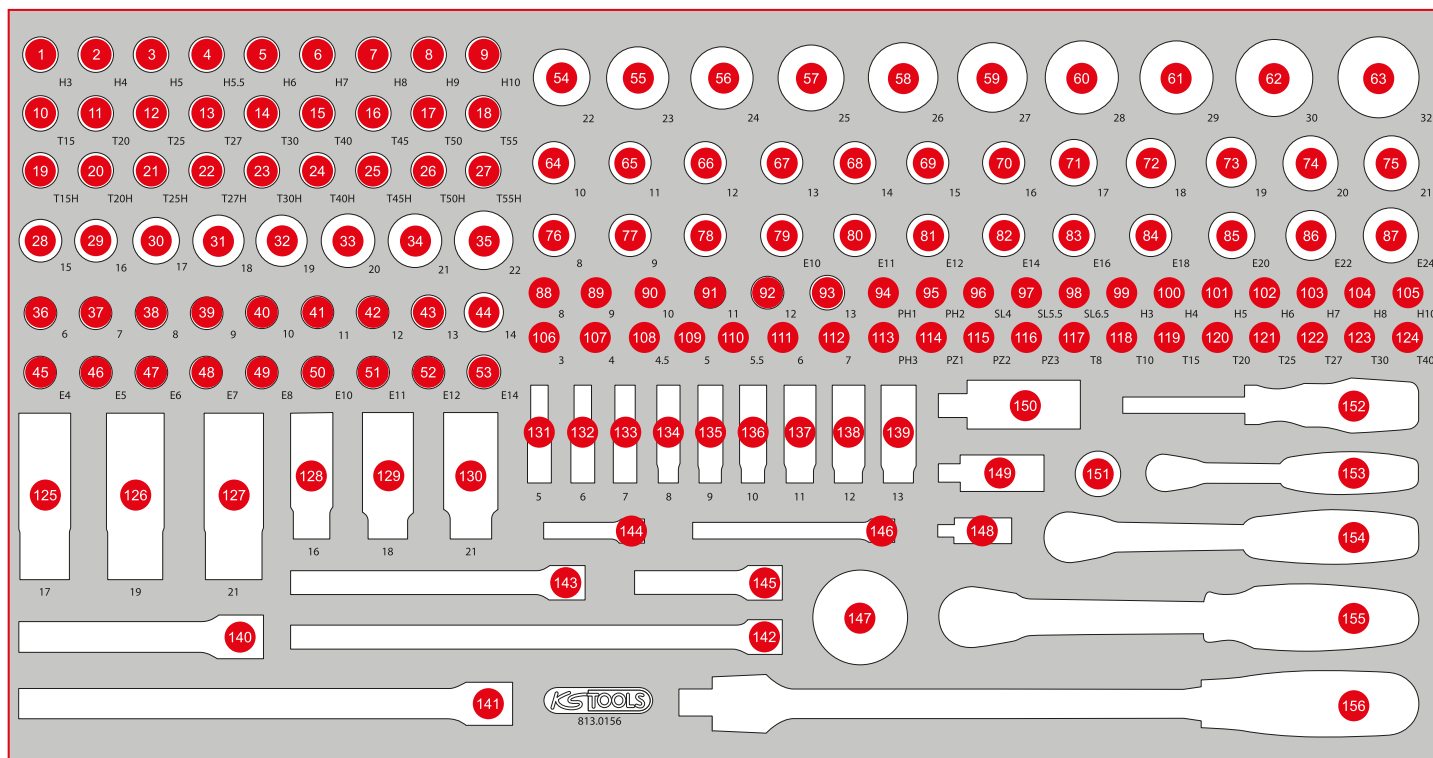

813.0156

**L** 1/4" + 3/8" + 1/2" Socket spanner set

1PCS  
156

755 x 398

P25

Pos.	Code	Description	pcs	Pos.	Code	Description	pcs	Pos.	Code	Description	pcs
1	911.3863	3/8" Bit socket hexagon, 3 mm	1	27	911.3969	3/8" Bit socket Torx tamperproof, TB55	1	53	911.4321	3/8" Torx E Socket, E14	1
2	911.3864	3/8" Bit socket hexagon, 4 mm	1	28	917.3815	3/8" Hexagonal socket, 15 mm	1	54	917.1222	1/2" Hexagonal socket, 22 mm	1
3	911.3865	3/8" Bit socket hexagon, 5 mm	1	29	917.3816	3/8" Hexagonal socket, 16 mm	1	55	917.1223	1/2" Hexagonal socket, 23 mm	1
4	911.38655	3/8" Bit socket hexagon, 5,5 mm	1	30	917.3817	3/8" Hexagonal socket, 17 mm	1	56	917.1224	1/2" Hexagonal socket, 24 mm	1
5	911.3866	3/8" Bit socket hexagon, 6 mm	1	31	917.3818	3/8" Hexagonal socket, 18 mm	1	57	917.1342	1/2" Hexagonal socket, 25 mm	1
6	911.3867	3/8" Bit socket hexagon, 7 mm	1	32	917.3819	3/8" Hexagonal socket, 19 mm	1	58	917.1343	1/2" Hexagonal socket, 26 mm	1
7	911.3868	3/8" Bit socket hexagon, 8 mm	1	33	917.3820	3/8" Hexagonal socket, 20 mm	1	59	917.1227	1/2" Hexagonal socket, 27 mm	1
8	917.3969	3/8" Bit socket hexagon, 9 mm	1	34	917.3821	3/8" Hexagonal socket, 21 mm	1	60	917.1344	1/2" Hexagonal socket, 28 mm	1
9	917.3857	3/8" Bit socket hexagon, 10 mm	1	35	917.3822	3/8" Hexagonal socket, 22 mm	1	61	917.1345	1/2" Hexagonal socket, 29 mm	1
10	911.3869	3/8" Bit socket Torx, T15	1	36	917.3806	3/8" Hexagonal socket, 6 mm	1	62	917.1230	1/2" Hexagonal socket, 30 mm	1
11	911.3870	3/8" Bit socket Torx, T20	1	37	917.3807	3/8" Hexagonal socket, 7 mm	1	63	917.1232	1/2" Hexagonal socket, 32 mm	1
12	911.3871	3/8" Bit socket Torx, T25	1	38	917.3808	3/8" Hexagonal socket, 8 mm	1	64	917.1210	1/2" Hexagonal socket, 10 mm	1
13	911.3872	3/8" Bit socket Torx, T27	1	39	917.3809	3/8" Hexagonal socket, 9 mm	1	65	917.1211	1/2" Hexagonal socket, 11 mm	1
14	911.3873	3/8" Bit socket Torx, T30	1	40	917.3810	3/8" Hexagonal socket, 10 mm	1	66	917.1212	1/2" Hexagonal socket, 12 mm	1
15	911.3874	3/8" Bit socket Torx, T40	1	41	917.3811	3/8" Hexagonal socket, 11 mm	1	67	917.1213	1/2" Hexagonal socket, 13 mm	1
16	911.3885	3/8" Bit socket Torx, T45	1	42	917.3812	3/8" Hexagonal socket, 12 mm	1	68	917.1214	1/2" Hexagonal socket, 14 mm	1
17	911.3884	3/8" Bit socket Torx, T50	1	43	917.3813	3/8" Hexagonal socket, 13 mm	1	69	917.1215	1/2" Hexagonal socket, 15 mm	1
18	911.3888	3/8" Bit socket Torx, T55	1	44	917.3814	3/8" Hexagonal socket, 14 mm	1	70	917.1216	1/2" Hexagonal socket, 16 mm	1
19	911.3961	3/8" Bit socket Torx tamperproof, TB15	1	45	911.4338	3/8" Torx E Socket, E4	1	71	917.1217	1/2" Hexagonal socket, 17 mm	1
20	911.3962	3/8" Bit socket Torx tamperproof, TB20	1	46	911.4339	3/8" Torx E Socket, E5	1	72	917.1218	1/2" Hexagonal socket, 18 mm	1
21	911.3963	3/8" Bit socket Torx tamperproof, TB25	1	47	911.4340	3/8" Torx E Socket, E6	1	73	917.1219	1/2" Hexagonal socket, 19 mm	1
22	911.3964	3/8" Bit socket Torx tamperproof, TB27	1	48	911.4341	3/8" Torx E Socket, E7	1	74	917.1220	1/2" Hexagonal socket, 20 mm	1
23	911.3965	3/8" Bit socket Torx tamperproof, TB30	1	49	911.4342	3/8" Torx E Socket, E8	1	75	917.1221	1/2" Hexagonal socket, 21 mm	1
24	911.3966	3/8" Bit socket Torx tamperproof, TB40	1	50	911.4318	3/8" Torx E Socket, E10	1	76	917.1340	1/2" Hexagonal socket, 8 mm	1
25	911.3967	3/8" Bit socket Torx tamperproof, TB45	1	51	911.4319	3/8" Torx E Socket, E11	1	77	917.1341	1/2" Hexagonal socket, 9 mm	1
26	911.3968	3/8" Bit socket Torx tamperproof, TB50	1	52	911.4320	3/8" Torx E Socket, E12	1	78	911.1233	1/2" Reducing adaptor, 1/2" F x 3/8" M	1