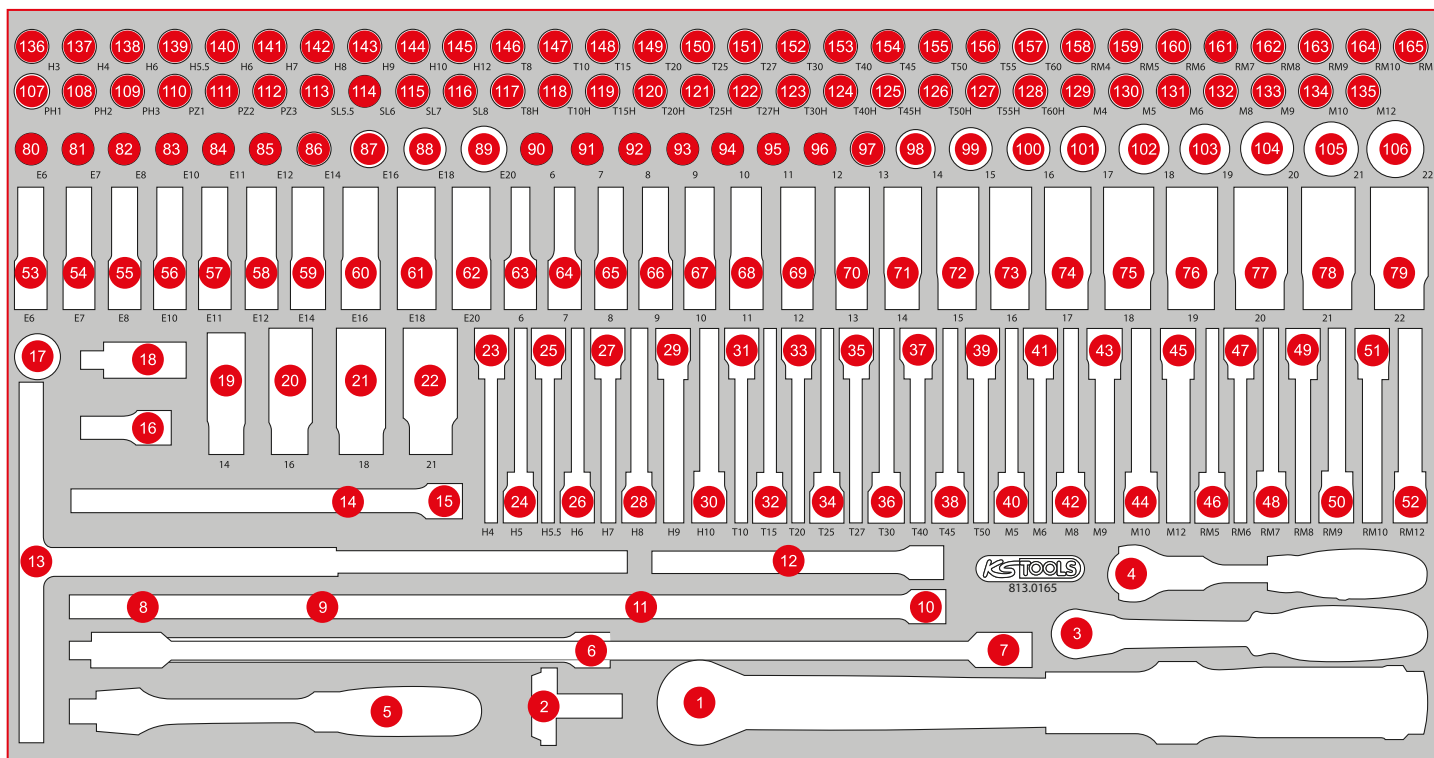

813.0165

**L** 3/8" Socket spanner set

**165**

**755 x 398** **P25**

Pos.	Code	Description	pcs	Pos.	Code	Description	pcs	Pos.	Code	Description	pcs
1	516.1432	1/2" ERGOTORQUE® precision torque wrench with rotary mushroom ratchet head, 20-100Nm	1	27	911.1564	3/8" Bit socket hexagon, long, 7 mm	1	56	911.4390	3/8" Torx E socket, E10, long	1
2	516.1428	Rotary square box wrench, 1/2"x3/8"	1	28	911.1565	3/8" Bit socket hexagon, long, 8 mm	1	57	911.4391	3/8" Torx E socket, E11, long	1
3	920.3890	3/8" SlimPOWER Reversible ratchet, 72 teeth	1	29	917.1594	3/8" Bit socket hexagon, long, 9 mm	1	58	911.4392	3/8" Torx E socket, E12, long	1
4	914.3815	3/8" MODIFIX mini T-handle swivel head ratchet, 72 teeth, 0°+90°	1	30	911.1566	3/8" Bit socket hexagon, long, 10 mm	1	59	911.4394	3/8" Torx E socket, E14, long	1
5	917.3939	3/8" Flexi head drive handle	1	31	917.1577	3/8" Bit socket Torx, long, T10	1	60	911.4396	3/8" Torx E socket, E16, long	1
6	911.3803	3/8" Extension with knurling, 250 mm	1	32	917.1579	3/8" Bit socket Torx, long, T15	1	61	911.4398	3/8" Torx E socket, E18, long	1
7	517.1126	T-Handle universal wrench for sockets, extra long, 3/8"	1	33	911.1551	3/8" Bit socket Torx, long, T20	1	62	911.4399	3/8" Torx E socket, E20, long	1
8	911.3852	3/8" Extension with knurling, 45 mm	1	34	911.1552	3/8" Bit socket Torx, long, T25	1	63	917.4806	3/8" Hexagonal socket, deep, 6 mm	1
9	911.3801	3/8" Extension with knurling, 75 mm	1	35	911.1553	3/8" Bit socket Torx, long, T27	1	64	917.4807	3/8" Hexagonal socket, deep, 7 mm	1
10	911.0030	Wobble extension, 3/8", 300 mm	1	36	911.1554	3/8" Bit socket Torx, long, T30	1	65	917.3828	3/8" Hexagonal socket, deep, 8 mm	1
11	911.0045	Wobble extension, 3/8", 450 mm	1	37	911.1555	3/8" Bit socket Torx, long, T40	1	66	917.3829	3/8" Hexagonal socket, deep, 9 mm	1
12	911.3802	3/8" Extension with knurling, 150 mm	1	38	911.1556	3/8" Bit socket Torx, long, T45	1	67	917.3830	3/8" Hexagonal socket, deep, 10 mm	1
13	911.3931	3/8" T-Handle-Spinner	1	39	911.1557	3/8" Bit socket Torx, long, T50	1	68	917.3831	3/8" Hexagonal socket, deep, 11 mm	1
14	911.3912	Wobble extension, 3/8", 150 mm	1	40	917.3904	XZN spline bit socket, 3/8", M5, long	1	69	917.3832	3/8" Hexagonal socket, deep, 12 mm	1
15	911.3913	Wobble extension, 3/8", 200 mm	1	41	917.3905	XZN spline bit socket, 3/8", M6, long	1	70	917.3833	3/8" Hexagonal socket, deep, 13 mm	1
16	911.3910	Wobble extension, 3/8", 45 mm	1	42	917.3906	XZN spline bit socket, 3/8", M8, long	1	71	917.3834	3/8" Hexagonal socket, deep, 14 mm	1
17	911.3826	3/8" Sliding / reducing adaptor, 1/2" F x 3/8" M	1	43	917.3907	XZN spline bit socket, 3/8", M9, long	1	72	917.3835	3/8" Hexagonal socket, deep, 15 mm	1
18	911.3850	3/8" Universal joint	1	44	917.3908	XZN spline bit socket, 3/8", M10, long	1	73	917.3836	3/8" Hexagonal socket, deep, 16 mm	1
19	911.3990	3/8" Special spark plug socket, thin-walled, 14 mm	1	45	917.3909	XZN spline bit socket, 3/8", M12, long	1	74	917.3837	3/8" Hexagonal socket, deep, 17 mm	1
20	911.3804	3/8" Spark plug socket, 16 mm	1	46	917.3930	3/8" RIBE® Bit socket, long, M5	1	75	917.3838	3/8" Hexagonal socket, deep, 18 mm	1
21	911.3823	3/8" Spark plug socket, 18 mm	1	47	917.3931	3/8" RIBE® Bit socket, long, M6	1	76	917.3839	3/8" Hexagonal socket, deep, 19 mm	1
22	911.3805	3/8" Spark plug socket, 21 mm	1	48	917.3932	3/8" RIBE® Bit socket, long, M7	1	77	917.3840	3/8" Hexagonal socket, deep, 20 mm	1
23	911.1561	3/8" Bit socket hexagon, long, 4 mm	1	49	917.3933	3/8" RIBE® Bit socket, long, M8	1	78	917.3841	3/8" Hexagonal socket, deep, 21 mm	1
24	911.1562	3/8" Bit socket hexagon, long, 5 mm	1	50	917.3934	3/8" RIBE® Bit socket, long, M9	1	79	917.3842	3/8" Hexagonal socket, deep, 22 mm	1
25	911.15625	3/8" Bit socket hexagon, long, 5,5 mm	1	51	917.3935	3/8" RIBE® Bit socket, long, M10	1	80	911.4340	3/8" Torx E Socket, E6	1
26	911.1563	3/8" Bit socket hexagon, long, 6 mm	1	52	917.3936	3/8" RIBE® Bit socket, long, M12	1	81	911.4341	3/8" Torx E Socket, E7	1
				53	911.4386	3/8" Torx E socket, E6, long	1	82	911.4342	3/8" Torx E Socket, E8	1
				54	911.4387	3/8" Torx E socket, E7, long	1	83	911.4318	3/8" Torx E Socket, E10	1
				55	911.4388	3/8" Torx E socket, E8, long	1	84	911.4319	3/8" Torx E Socket, E11	1