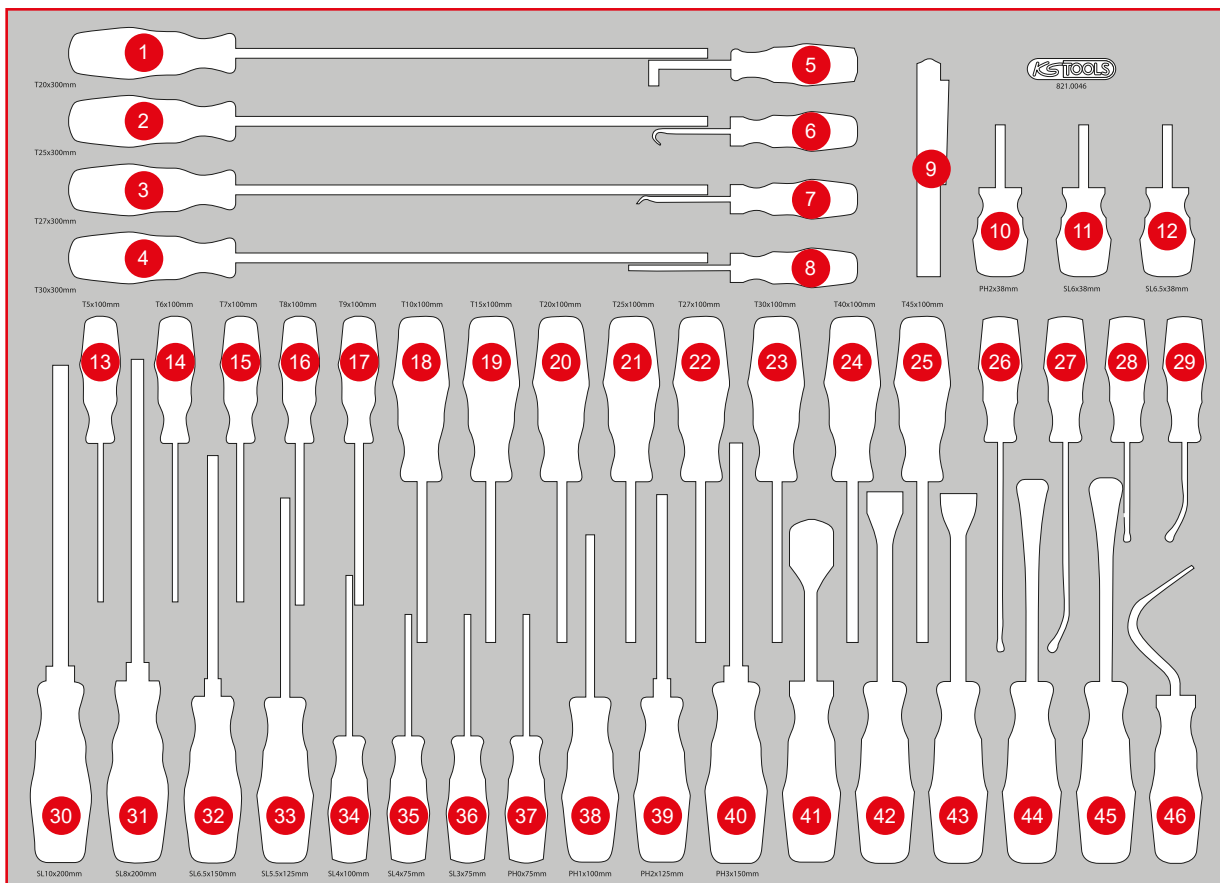

Pos.	Code	Description	pcs	Pos.	Code	Description	pcs	Pos.	Code	Description	pcs
26	140.2612	Panel lever 3 x 133 mm	1	34	159.1004	ERGOTORQUEplus screwdriver for slotted screws, 4 mm, 180 mm long	1	40	159.1024	ERGOTORQUEplus screwdriver, Torx, PH3, 265 mm	1
27	140.2614	Panel lever 3 x 133 mm, bent	1	35	159.1003	ERGOTORQUEplus screwdriver for slotted screws, 4 mm, 155 mm long	1	41	907.2232	Gasket scraper, 25 x 200 mm	1
28	140.2611	Panel lever 3 x 63 mm	1	36	159.1002	ERGOTORQUEplus screwdriver for slotted screws, 3 mm, 155 mm long	1	42	140.2616	Clip remover, short 7,5 mm	1
29	140.2613	Panel lever 3 x 63 mm, bent	1	37	159.1027	ERGOTORQUEplus screwdriver, Torx, PH0, 155 mm	1	43	140.2615	Clip remover, short 9 mm	1
30	159.1012	ERGOTORQUEplus screwdriver for slotted screws, 10 mm, 315 mm long	1	38	159.1029	ERGOTORQUEplus screwdriver, Torx, PH1, 205 mm	1	44	140.2371	Clip remover short, length 245 mm, opening 4 mm	1
31	159.1011	ERGOTORQUEplus screwdriver for slotted screws, 8 mm, 315 mm long	1	39	159.1022	ERGOTORQUEplus screwdriver, Torx, PH2, 230 mm	1	45	140.2373	Clip remover short, length 245 mm, opening 10 mm	1
32	159.1009	ERGOTORQUEplus screwdriver for slotted screws, 6,5 mm, 255 mm long	1					46	550.1073	Hook, large, sickle	1
33	159.1006	ERGOTORQUEplus screwdriver for slotted screws, 5,5 mm, 230 mm long	1								

P 10
P 15
P 20
P 25
P 30
P 35
P 40
P 45
S
XL
L
M
Individual parts
Accessories