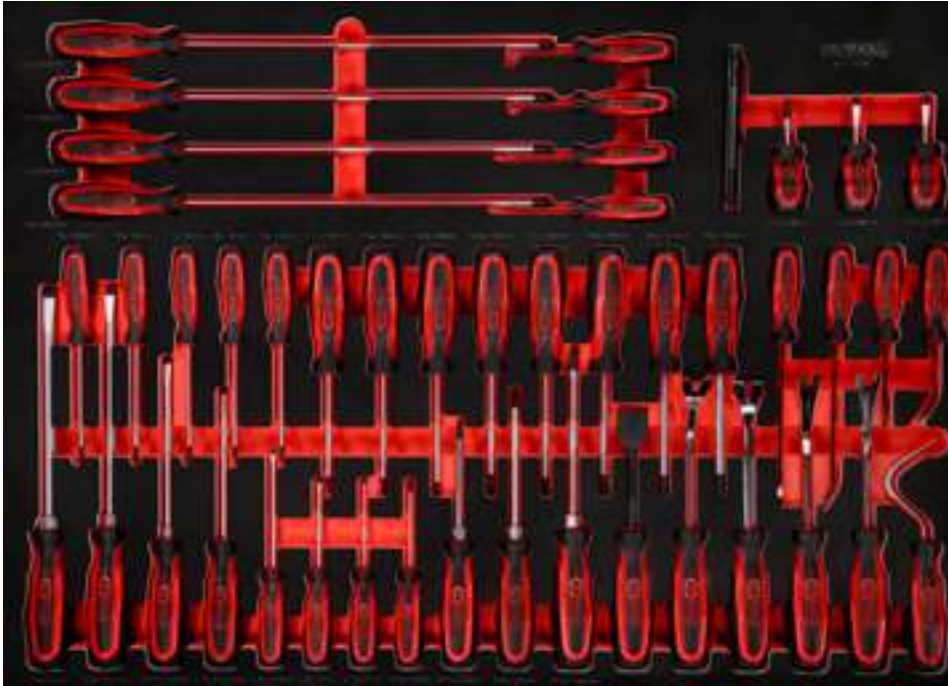

821.0046

**XL** Screwdriver set

46 PCS

790 x 568

Pos.	Code	Description	pcs
1	159.1261	ERGOTORQUEplus screwdriver, Torx, T20, long	1
2	159.1262	ERGOTORQUEplus screwdriver, Torx, T25, long	1
3	159.1263	ERGOTORQUEplus screwdriver, Torx, T27, long	1
4	159.1264	ERGOTORQUEplus screwdriver, Torx, T30, long	1
5	550.1048	Hook, 90° offset	1
6	550.1049	Hook, 135° bent	1
7	550.1047	Hook, 45° offset	1

Pos.	Code	Description	pcs
8	550.1046	Hook, straight	1
9	150.4370	perfectLight torch 85 lumen	1
10	159.1026	ERGOTORQUEplus screwdriver, Torx, short, PH2	1
11	159.1001	ERGOTORQUEplus screwdriver for slotted screws, short, 6 mm	1
12	159.1123	ERGOTORQUEplus screwdriver for slotted screws, short, 6,5 mm	1
13	159.1133	ERGOTORQUEplus screwdriver, Torx, T5	1
14	159.1134	ERGOTORQUEplus screwdriver, Torx, T6	1
15	159.1135	ERGOTORQUEplus screwdriver, Torx, T7	1

P 10  
P 15  
P 20  
P 25  
P 30  
P 35  
P 40  
P 45  
S  
XL  
L  
M  
Individual parts  
Accessories