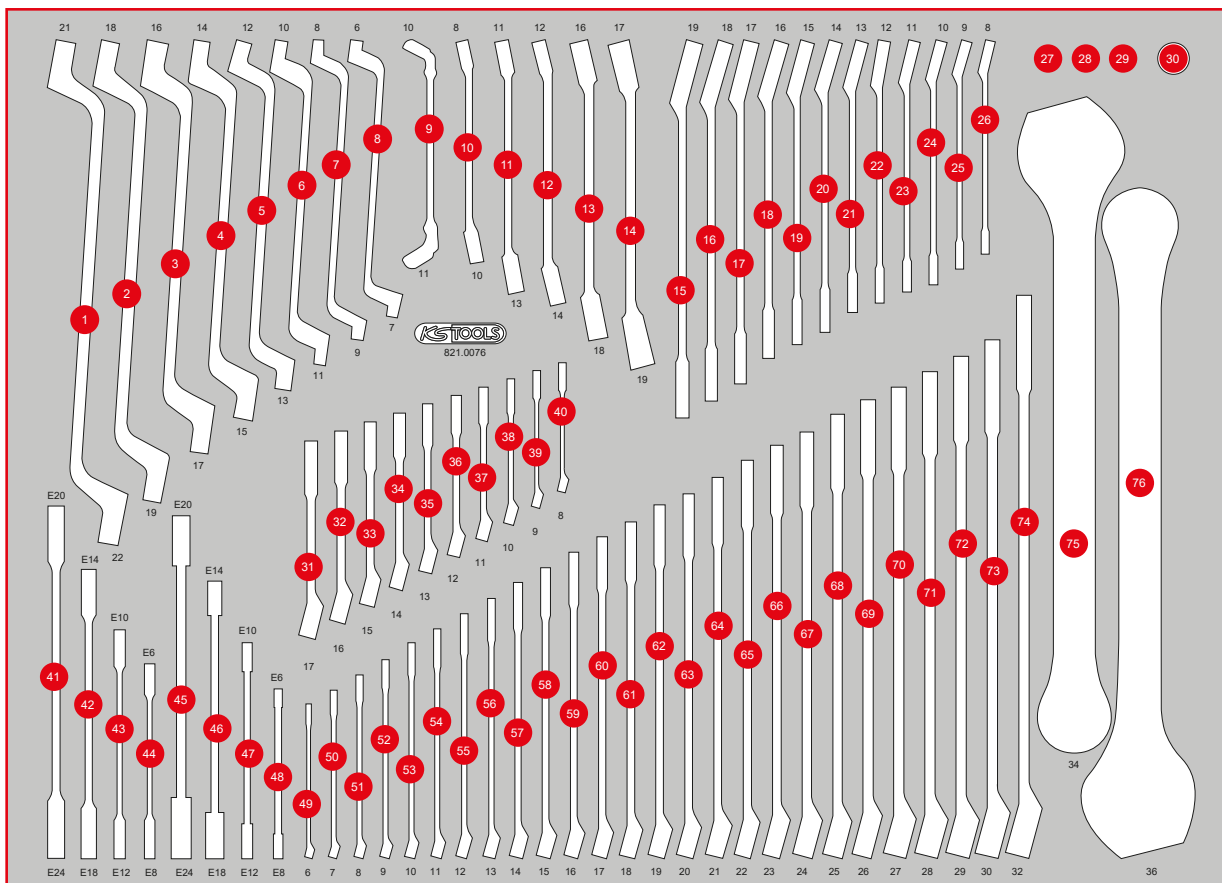

Pos.	Code	Description	pcs	Pos.	Code	Description	pcs	Pos.	Code	Description	pcs
37	518.0011	CHROMEplus Combination spanner, stubby, 11 mm	1	49	517.0606	Combination spanners, offset, 6 mm	1	66	517.0623	Combination spanners, offset, 23 mm	1
38	518.0010	CHROMEplus Combination spanner, stubby, 10 mm	1	50	517.0607	Combination spanners, offset, 7 mm	1	67	517.0624	Combination spanners, offset, 24 mm	1
39	518.0008	CHROMEplus Combination spanner, stubby, 9 mm	1	51	517.0608	Combination spanners, offset, 8 mm	1	68	517.0625	Combination spanners, offset, 25 mm	1
40	518.0007	CHROMEplus Combination spanner, stubby, 8 mm	1	52	517.0609	Combination spanners, offset, 9 mm	1	69	517.0626	Combination spanners, offset, 26 mm	1
41	503.4357	GEARplus Double ring ratchet spanner, E20 x E24	1	53	517.0610	Combination spanners, offset, 10 mm	1	70	517.0627	Combination spanners, offset, 27 mm	1
42	503.4355	GEARplus Double ring ratchet spanner, E14 x E18	1	54	517.0611	Combination spanners, offset, 11 mm	1	71	517.0628	Combination spanners, offset, 28 mm	1
43	503.4353	GEARplus Double ring ratchet spanner, E10 x E12	1	55	517.0612	Combination spanners, offset, 12 mm	1	72	517.0629	Combination spanners, offset, 29 mm	1
44	503.4351	GEARplus Double ring ratchet spanner, E6 x E8	1	56	517.0613	Combination spanners, offset, 13 mm	1	73	517.0630	Combination spanners, offset, 30 mm	1
45	911.0376	Double ring spanner for Torx E profile, E20 x E24	1	57	517.0614	Combination spanners, offset, 14 mm	1	74	517.0632	Combination spanners, offset, 32 mm	1
46	911.0374	Double ring spanner for Torx E profile, E14 x E18	1	58	517.0615	Combination spanners, offset, 15 mm	1	75	517.0634	Combination spanners, offset, 34 mm	1
47	911.0373	Double ring spanner for Torx E profile, E10 x E12	1	59	517.0616	Combination spanners, offset, 16 mm	1	76	517.0636	Combination spanners, offset, 36 mm	1
48	911.0371	Double ring spanner for Torx E profile, E6 x E8	1	60	517.0617	Combination spanners, offset, 17 mm	1				
				61	517.0618	Combination spanners, offset, 18 mm	1				
				62	517.0619	Combination spanners, offset, 19 mm	1				
				63	517.0620	Combination spanners, offset, 20 mm	1				
				64	517.0621	Combination spanners, offset, 21 mm	1				
				65	517.0622	Combination spanners, offset, 22 mm	1				

P 10
P 15
P 20
P 25
P 30
P 35
P 40
P 45
Accessories Individual parts S XL L M