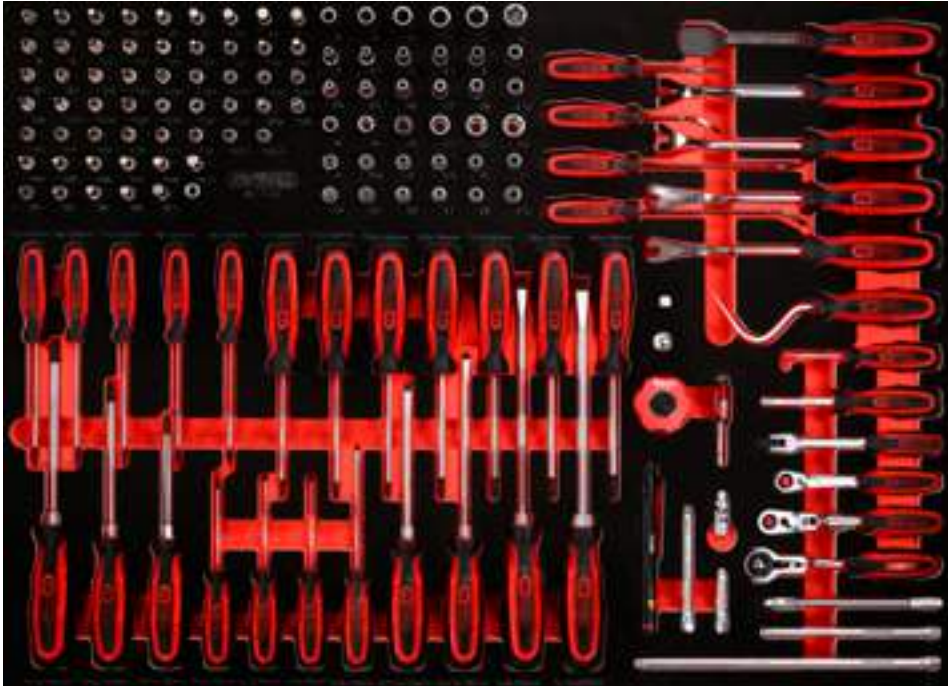

XL 1/4" Socket spanner and screwdriver set

1PCS
142

790 x 568