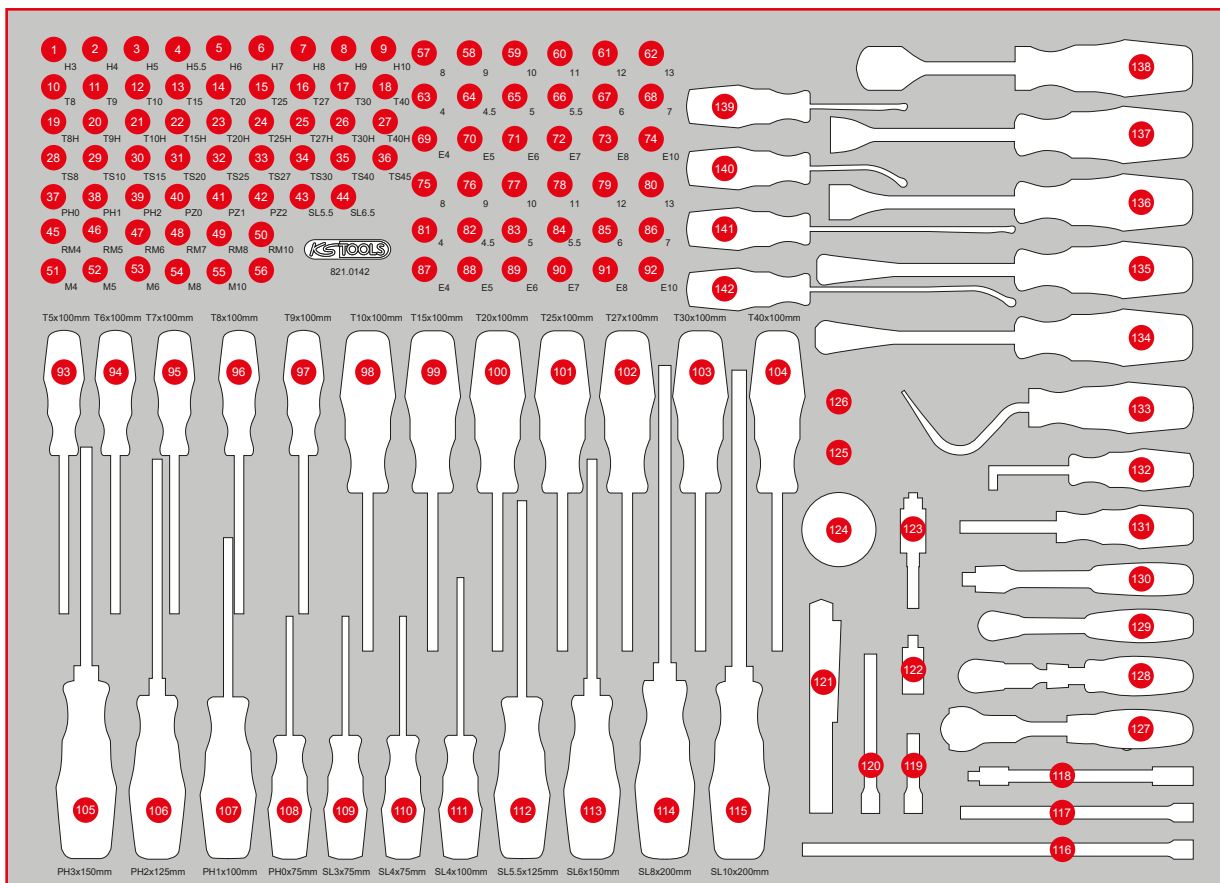

Pos.	Code	Description	pcs	Pos.	Code	Description	pcs	Pos.	Code	Description	pcs
81	917.1404	1/4" Hexagonal socket, 4 mm	1	107	159.1029	ERGOTORQUEplus screwdriver for screws PH1, L = 205 mm	1	127	914.1405	1/4" MODIFIX mini T-handle swivel head ratchet, 72 teeth	1
82	917.14045	1/4" Hexagonal socket, 4,5 mm	1	108	159.1027	ERGOTORQUEplus screwdriver for screws PH0, L = 155 mm	1	128	914.1420	1/4" SlimPOWER telescopic-joint reversible ratchet, 72 teeth	1
83	917.1405	1/4" Hexagonal socket, 5 mm	1	109	159.1002	ERGOTORQUEplus screwdriver for slotted screws, 3 mm, L = 155 mm	1	129	920.1490	1/4" SlimPOWER Reversible ratchet, 72 teeth	1
84	917.14055	1/4" Hexagonal socket, 5,5 mm	1	110	159.1003	ERGOTORQUEplus screwdriver for slotted screws, 4 mm, L = 155 mm	1	130	917.1488	1/4" Flexi head drive handle	1
85	917.1406	1/4" Hexagonal socket, 6 mm	1	111	159.1004	ERGOTORQUEplus screwdriver for slotted screws, 4 mm, L = 180 mm	1	131	911.1434	1/4" Square drive screwdriver, 150 mm	1
86	917.1407	1/4" Hexagonal socket, 7 mm	1	112	159.1006	ERGOTORQUEplus screwdriver for slotted screws, 5,5 mm, L = 230 mm	1	132	550.1048	Hook, 90° offset	1
87	911.4313	1/4" Torx E Socket, E4	1	113	159.1009	ERGOTORQUEplus screwdriver for slotted screws, 6,5 mm, L = 255 mm	1	133	550.1073	Hook, large, sickle	1
88	911.4314	1/4" Torx E Socket, E5	1	114	159.1011	ERGOTORQUEplus screwdriver for slotted screws, 8 mm, L = 315 mm	1	134	140.2373	Clip remover short, length 245 mm, opening 10 mm	1
89	911.4315	1/4" Torx E Socket, E6	1	115	159.1012	ERGOTORQUEplus screwdriver for slotted screws, 10 mm, L = 315 mm	1	135	140.2371	Clip remover short, length 245 mm, opening 4 mm	1
90	911.4316	1/4" Torx E Socket, E7	1	116	911.1504	1/4" Extension with hexagon drive, 250 mm	1	136	140.2615	Clip remover, short 9 mm	1
91	911.4317	1/4" Torx E Socket, E8	1	117	911.1451	1/4" Extension with hexagon drive, 150 mm	1	137	140.2616	Clip remover, short 7,5 mm	1
92	911.4332	1/4" Torx E Socket, E10	1	118	911.1422	1/4" Flexible Extensions, 150 mm	1	138	907.2222	Gasket scraper, 25 x 200 mm	1
93	159.1133	ERGOTORQUEplus screwdriver, Torx T5	1	119	911.1423	1/4" Extension with hexagon drive, 50 mm	1	139	140.2613	Panel lever 3 x 63 mm, bent	1
94	159.1134	ERGOTORQUEplus screwdriver, Torx T6	1	120	911.1424	1/4" Extension with hexagon drive, 100 mm	1	140	140.2611	Panel lever 3 x 63 mm	1
95	159.1135	ERGOTORQUEplus screwdriver, Torx T7	1	121	150.4370	perfectLight torch 85 lumen	1	141	140.2612	Panel lever 3 x 133 mm	1
96	159.1030	ERGOTORQUEplus screwdriver, Torx, T8	1	122	911.1450	1/4" Universal joint	1	142	140.2614	Panel lever 3 x 133 mm, bent	1
97	159.1031	ERGOTORQUEplus screwdriver, Torx, T9	1	123	514.1126	2in1 quick-replacement bit holder	1				
98	159.1032	ERGOTORQUEplus screwdriver, Torx, T10	1	124	914.1410	1/4" HandReversible ratchet	1				
99	159.1033	ERGOTORQUEplus screwdriver, Torx, T15	1	125	911.3897	3/8" Reducing adaptor, 3/8" F x 1/4" M	1				
100	159.1034	ERGOTORQUEplus screwdriver, Torx, T20	1	126	911.1494	Adaptor, 1/4"Mx3/8"F	1				
101	159.1035	ERGOTORQUEplus screwdriver, Torx, T25	1								
102	159.1036	ERGOTORQUEplus screwdriver, Torx, T27	1								
103	159.1037	ERGOTORQUEplus screwdriver, Torx, T30	1								
104	159.1038	ERGOTORQUEplus screwdriver, Torx, T40	1								
105	159.1024	ERGOTORQUEplus screwdriver for screws PH3, L = 265 mm	1								
106	159.1022	ERGOTORQUEplus screwdriver for screws PH2, L = 230 mm	1								