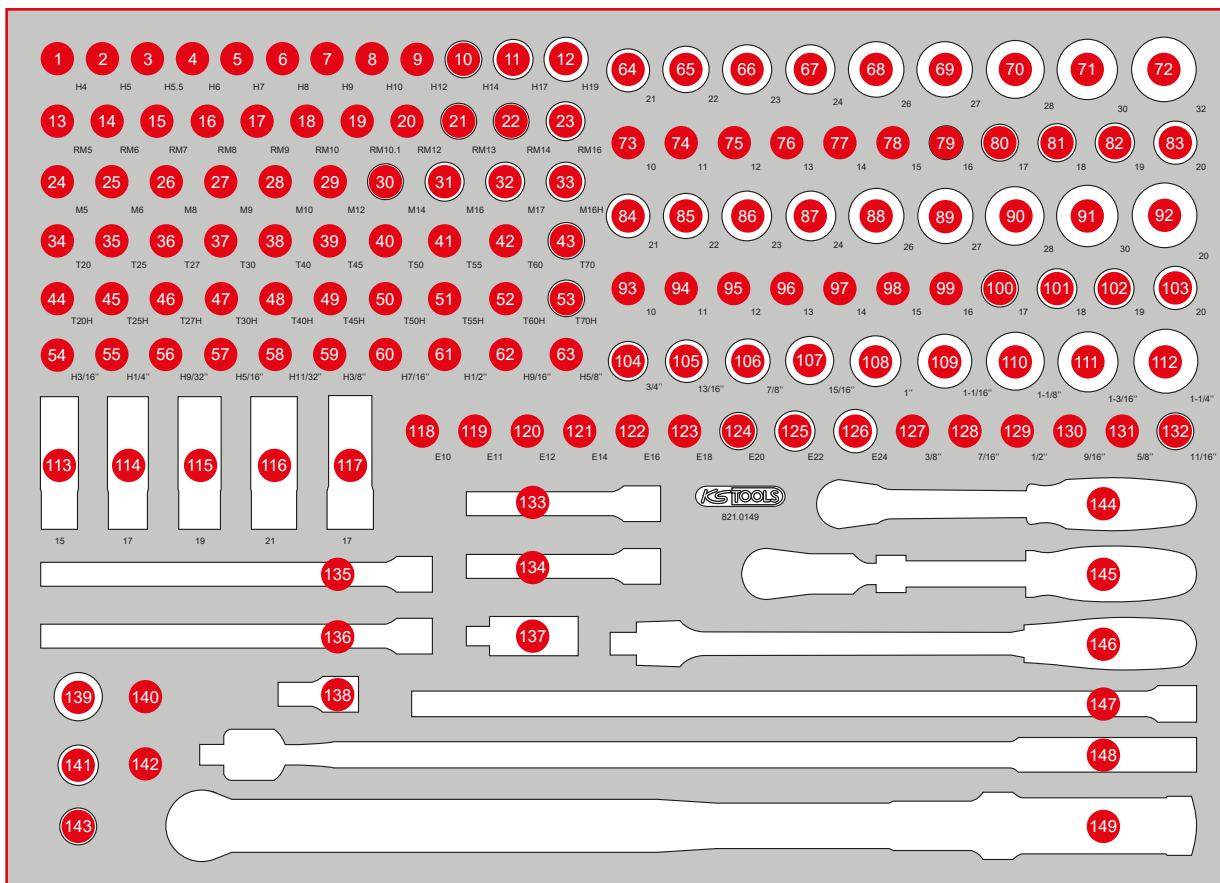

Pos.	Code	Description	pcs	Pos.	Code	Description	pcs	Pos.	Code	Description	pcs
81	911.1578	1/2" 12 Point socket, 18 mm	1	108	917.1383	1/2" 12 Point socket, 1"	1	134	911.1383	Wobble extension, 1/2", 125 mm	1
82	911.1579	1/2" 12 Point socket, 19 mm	1	109	917.1384	1/2" 12 Point socket, 1.1/16"	1	135	911.1203	1/2" Extensions, 250 mm	1
83	911.1580	1/2" 12 Point socket, 20 mm	1	110	917.1385	1/2" 12 Point socket, 1.1/8"	1	136	911.1384	Wobble extension, 1/2", 250 mm	1
84	917.1221	1/2" Hexagonal socket, 21 mm	1	111	917.1386	1/2" 12 Point socket, 1.3/16"	1	137	911.1250	1/2" Universal joint	1
85	917.1222	1/2" Hexagonal socket, 22 mm	1	112	917.1387	1/2" 12 Point socket, 1.1/4"	1	138	911.1381	Wobble extension, 1/2", 50 mm	1
86	917.1223	1/2" Hexagonal socket, 23 mm	1	113	515.0991	SlimPOWER 1/2"Alloy rim impact socket, 15 mm	1	139	911.3412	Reducing adaptor 3/4" F x 1/2" M	1
87	917.1224	1/2" Hexagonal socket, 24 mm	1	114	515.0992	SlimPOWER 1/2"Alloy rim impact socket, 17 mm	1	140	911.1233	Reducing adaptor, 1/2"F x 3/8"M	1
88	917.1343	1/2" Hexagonal socket, 26 mm	1	115	515.0993	SlimPOWER 1/2"Alloy rim impact socket, 19 mm	1	141	911.1234	Adaptor, 1/2"F x 3/4"M	1
89	917.1227	1/2" Hexagonal socket, 27 mm	1	116	515.0994	SlimPOWER 1/2"Alloy rim impact socket, 21 mm	1	142	911.3892	Adaptor, 3/8" Fx1/2" M	1
90	917.1344	1/2" Hexagonal socket, 28 mm	1	117	515.2055	Special aluminium rims special profile impact socket for Mercedes, long, 17 mm	1	143	911.1207	3/8" Sliding adaptor, 3/8" F x 1/2" M	1
91	917.1230	1/2" Hexagonal socket, 30 mm	1	118	911.4333	1/2" Torx E Socket, E10	1	144	920.1290	1/2" SlimPOWER Reversible ratchet, 72 teeth	1
92	917.1232	1/2" Hexagonal socket, 32 mm	1	119	911.4334	1/2" Torx E Socket, E11	1	145	914.1220	1/2" SlimPOWER Telescopic reversible ratchet, 72 teeth	1
93	917.1210	1/2" Hexagonal socket, 10 mm	1	120	911.4335	1/2" Torx E Socket, E12	1	146	917.1455	1/2" Flexi head drive handle	1
94	917.1211	1/2" Hexagonal socket, 11 mm	1	121	911.4336	1/2" Torx E Socket, E14	1	147	911.1836	Wobble extension, 1/2", 500 mm	1
95	917.1212	1/2" Hexagonal socket, 12 mm	1	122	911.4322	1/2" Torx E Socket, E16	1	148	918.1292	1/2" CHROMEplus Flexi head drive handle, 600 mm	1
96	917.1213	1/2" Hexagonal socket, 13 mm	1	123	911.4323	1/2" Torx E Socket, E18	1	149	516.1482	1/2" ERGOTORQUE®precision torque wrench with rotary mushroom ratchet head, 80-420Nm	1
97	917.1214	1/2" Hexagonal socket, 14 mm	1	124	911.4324	1/2" Torx E Socket, E20	1				
98	917.1215	1/2" Hexagonal socket, 15 mm	1	125	911.4325	1/2" Torx E Socket, E22	1				
99	917.1216	1/2" Hexagonal socket, 16 mm	1	126	911.4326	1/2" Torx E Socket, E24	1				
100	917.1217	1/2" Hexagonal socket, 17 mm	1	127	917.1370	1/2" 12 Point socket, 3/8"	1				
101	917.1218	1/2" Hexagonal socket, 18 mm	1	128	917.1372	1/2" 12 Point socket, 7/16"	1				
102	917.1219	1/2" Hexagonal socket, 19 mm	1	129	917.1373	1/2" 12 Point socket, 1/2"	1				
103	917.1220	1/2" Hexagonal socket, 20 mm	1	130	917.1374	1/2" 12 Point socket, 9/16"	1				
104	917.1378	1/2" 12 Point socket, 3/4"	1	131	917.1376	1/2" 12 Point socket, 5/8"	1				
105	917.1380	1/2" 12 Point socket, 13/16"	1	132	917.1377	1/2" 12 Point socket, 11/16"	1				
106	917.1381	1/2" 12 Point socket, 7/8"	1	133	911.1202	1/2" Extensions, 125 mm	1				
107	917.1382	1/2" 12 Point socket, 15/16"	1								