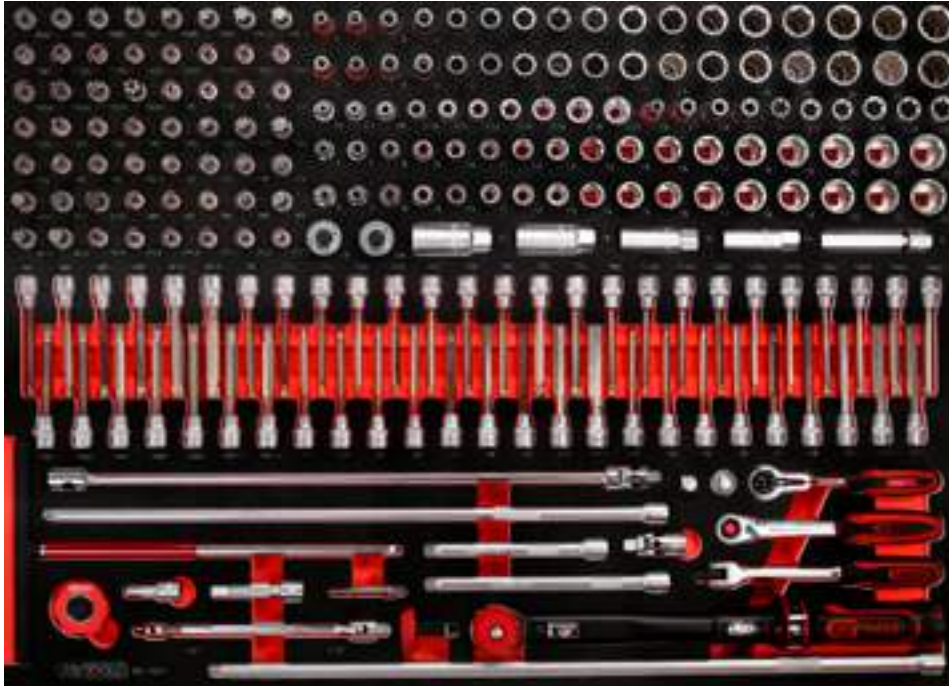

# XL 3/8" Socket spanner set

790 x 568

P20

P30

P45

Pos.	Code	Description	pcs	Pos.	Code	Description	pcs	Pos.	Code	Description	pcs
1	917.3921	3/8" RIBE® Bit socket, M4	1	39	911.3868	3/8" Bit socket hexagon, 8 mm	1	77	917.3856	3/8" 12 Point socket, deep, 9 mm	1
2	917.3922	3/8" RIBE® Bit socket, M5	1	40	917.3969	3/8" Bit socket hexagon, 9 mm	1	78	917.3970	3/8" 12 Point socket, deep, 10 mm	1
3	917.3923	3/8" RIBE® Bit socket, M6	1	41	917.3857	3/8" Bit socket hexagon, 10 mm	1	79	917.3971	3/8" 12 Point socket, deep, 11 mm	1
4	917.3924	3/8" RIBE® Bit socket, M7	1	42	917.3992	3/8" Bit socket hexagon, 11 mm	1	80	917.3972	3/8" 12 Point socket, deep, 12 mm	1
5	917.3925	3/8" RIBE® Bit socket, M8	1	43	911.3862	3/8" Bit socket hexagon, 12 mm	1	81	917.3973	3/8" 12 Point socket, deep, 13 mm	1
6	917.3926	3/8" RIBE® Bit socket, M9	1	44	911.3918	3/8" Bit socket spline (XZN), M4	1	82	917.3974	3/8" 12 Point socket, deep, 14 mm	1
7	917.3927	3/8" RIBE® Bit socket, M10	1	45	911.3915	3/8" Bit socket spline (XZN), M5	1	83	917.3975	3/8" 12 Point socket, deep, 15 mm	1
8	917.3928	3/8" RIBE® Bit socket, M12	1	46	911.3916	3/8" Bit socket spline (XZN), M6	1	84	917.3976	3/8" 12 Point socket, deep, 16 mm	1
9	917.3929	3/8" Bit socket Torx tamperproof, TB 8	1	47	911.3917	3/8" Bit socket spline (XZN), M8	1	85	917.3977	3/8" 12 Point socket, deep, 17 mm	1
10	911.3960	3/8" Bit socket Torx tamperproof, TB 10	1	48	917.3901	3/9" Bit socket spline (XZN), M9	1	86	917.3978	3/8" 12 Point socket, deep, 18 mm	1
11	911.3961	3/8" Bit socket Torx tamperproof, TB 15	1	49	911.3920	3/8" Bit socket spline (XZN), M10	1	87	917.3979	3/8" 12 Point socket, deep, 19 mm	1
12	911.3962	3/8" Bit socket Torx tamperproof, TB 20	1	50	917.3903	3/12" Bit socket spline (XZN), M12	1	88	917.3980	3/8" 12 Point socket, deep, 20 mm	1
13	911.3963	3/8" Bit socket Torx tamperproof, TB 25	1	51	911.3875	3/8" Bit socket, PH1	1	89	917.3981	3/8" 12 Point socket, deep, 21 mm	1
14	911.3964	3/8" Bit socket Torx tamperproof, TB 27	1	52	911.3876	3/8" Bit socket, PH2	1	90	917.3882	3/8" 12 Point socket, deep, 22 mm	1
15	911.3965	3/8" Bit socket Torx tamperproof, TB 30	1	53	911.3877	3/8" Bit socket, PH3	1	91	911.4340	3/8" Torx E Socket, E6	1
16	911.3966	3/8" Bit socket Torx tamperproof, TB 40	1	54	911.3881	3/8" Bit socket, PZ1	1	92	911.4341	3/8" Torx E Socket, E7	1
17	911.3967	3/8" Bit socket Torx tamperproof, TB 45	1	55	911.3882	3/8" Bit socket, PZ2	1	93	911.4342	3/8" Torx E Socket, E8	1
18	911.3968	3/8" Bit socket Torx tamperproof, TB 50	1	56	911.3883	3/8" Bit socket, PZ3	1	94	911.4318	3/8" Torx E Socket, E10	1
19	911.3969	3/8" Bit socket Torx tamperproof, TB 55	1	57	917.4806	3/8" Hexagonal socket, deep, 6 mm	1	95	911.4319	3/8" Torx E Socket, E11	1
20	911.3970	3/8" Bit socket Torx tamperproof, TB 60	1	58	917.4807	3/8" Hexagonal socket, deep, 7 mm	1	96	911.4320	3/8" Torx E Socket, E12	1
21	911.3934	3/8" Bit socket Torx, T8	1	59	917.3828	3/8" Hexagonal socket, deep, 8 mm	1	97	911.4321	3/8" Torx E Socket, E14	1
22	911.3887	3/8" Bit socket Torx, T10	1	60	917.3829	3/8" Hexagonal socket, deep, 9 mm	1	98	911.4343	3/8" Torx E Socket, E16	1
23	911.3869	3/8" Bit socket Torx, T15	1	61	917.3830	3/8" Hexagonal socket, deep, 10 mm	1	99	911.4344	3/8" Torx E Socket, E18	1
24	911.3870	3/8" Bit socket Torx, T20	1	62	917.3831	3/8" Hexagonal socket, deep, 11 mm	1	100	911.4345	3/8" Torx E Socket, E20	1
25	911.3871	3/8" Bit socket Torx, T25	1	63	917.3832	3/8" Hexagonal socket, deep, 12 mm	1	101	911.4386	3/8" Torx E Socket, E6, long	1
26	911.3872	3/8" Bit socket Torx, T27	1	64	917.3833	3/8" Hexagonal socket, deep, 13 mm	1	102	911.4387	3/8" Torx E Socket, E7, long	1
27	911.3873	3/8" Bit socket Torx, T30	1	65	917.3834	3/8" Hexagonal socket, deep, 14 mm	1	103	911.4388	3/8" Torx E Socket, E8, long	1
28	911.3874	3/8" Bit socket Torx, T40	1	66	917.3835	3/8" Hexagonal socket, deep, 15 mm	1	104	911.4390	3/8" Torx E Socket, E10, long	1
29	911.3885	3/8" Bit socket Torx, T45	1	67	917.3836	3/8" Hexagonal socket, deep, 16 mm	1	105	911.4391	3/8" Torx E Socket, E11, long	1
30	911.3884	3/8" Bit socket Torx, T50	1	68	917.3837	3/8" Hexagonal socket, deep, 17 mm	1	106	911.4392	3/8" Torx E Socket, E12, long	1
31	911.3888	3/8" Bit socket Torx, T55	1	69	917.3838	3/8" Hexagonal socket, deep, 18 mm	1	107	911.4394	3/8" Torx E Socket, E14, long	1
32	911.3889	3/8" Bit socket Torx, T60	1	70	917.3839	3/8" Hexagonal socket, deep, 19 mm	1	108	911.4396	3/8" Torx E Socket, E16, long	1
33	911.3863	3/8" Bit socket hexagon, 3 mm	1	71	917.3840	3/8" Hexagonal socket, deep, 20 mm	1	109	911.4398	3/8" Torx E Socket, E18, long	1
34	911.3864	3/8" Bit socket hexagon, 4 mm	1	72	917.3841	3/8" Hexagonal socket, deep, 21 mm	1	110	911.4399	3/8" Torx E Socket, E20, long	1
35	911.3865	3/8" Bit socket hexagon, 5 mm	1	73	917.3842	3/8" Hexagonal socket, deep, 22 mm	1	111	917.3806	3/8" Hexagonal socket, 6 mm	1
36	911.38655	3/8" Bit socket hexagon, 5, 5 mm	1	74	917.4831	3/8" 12 Point socket, deep, 6 mm	1	112	917.3807	3/8" Hexagonal socket, 7 mm	1
37	911.3866	3/8" Bit socket hexagon, 6 mm	1	75	917.4832	3/8" 12 Point socket, deep, 7 mm	1	113	917.3808	3/8" Hexagonal socket, 8 mm	1
38	911.3867	3/8" Bit socket hexagon, 7 mm	1	76	917.3855	3/8" 12 Point socket, deep, 8 mm	1	114	917.3809	3/8" Hexagonal socket, 9 mm	1